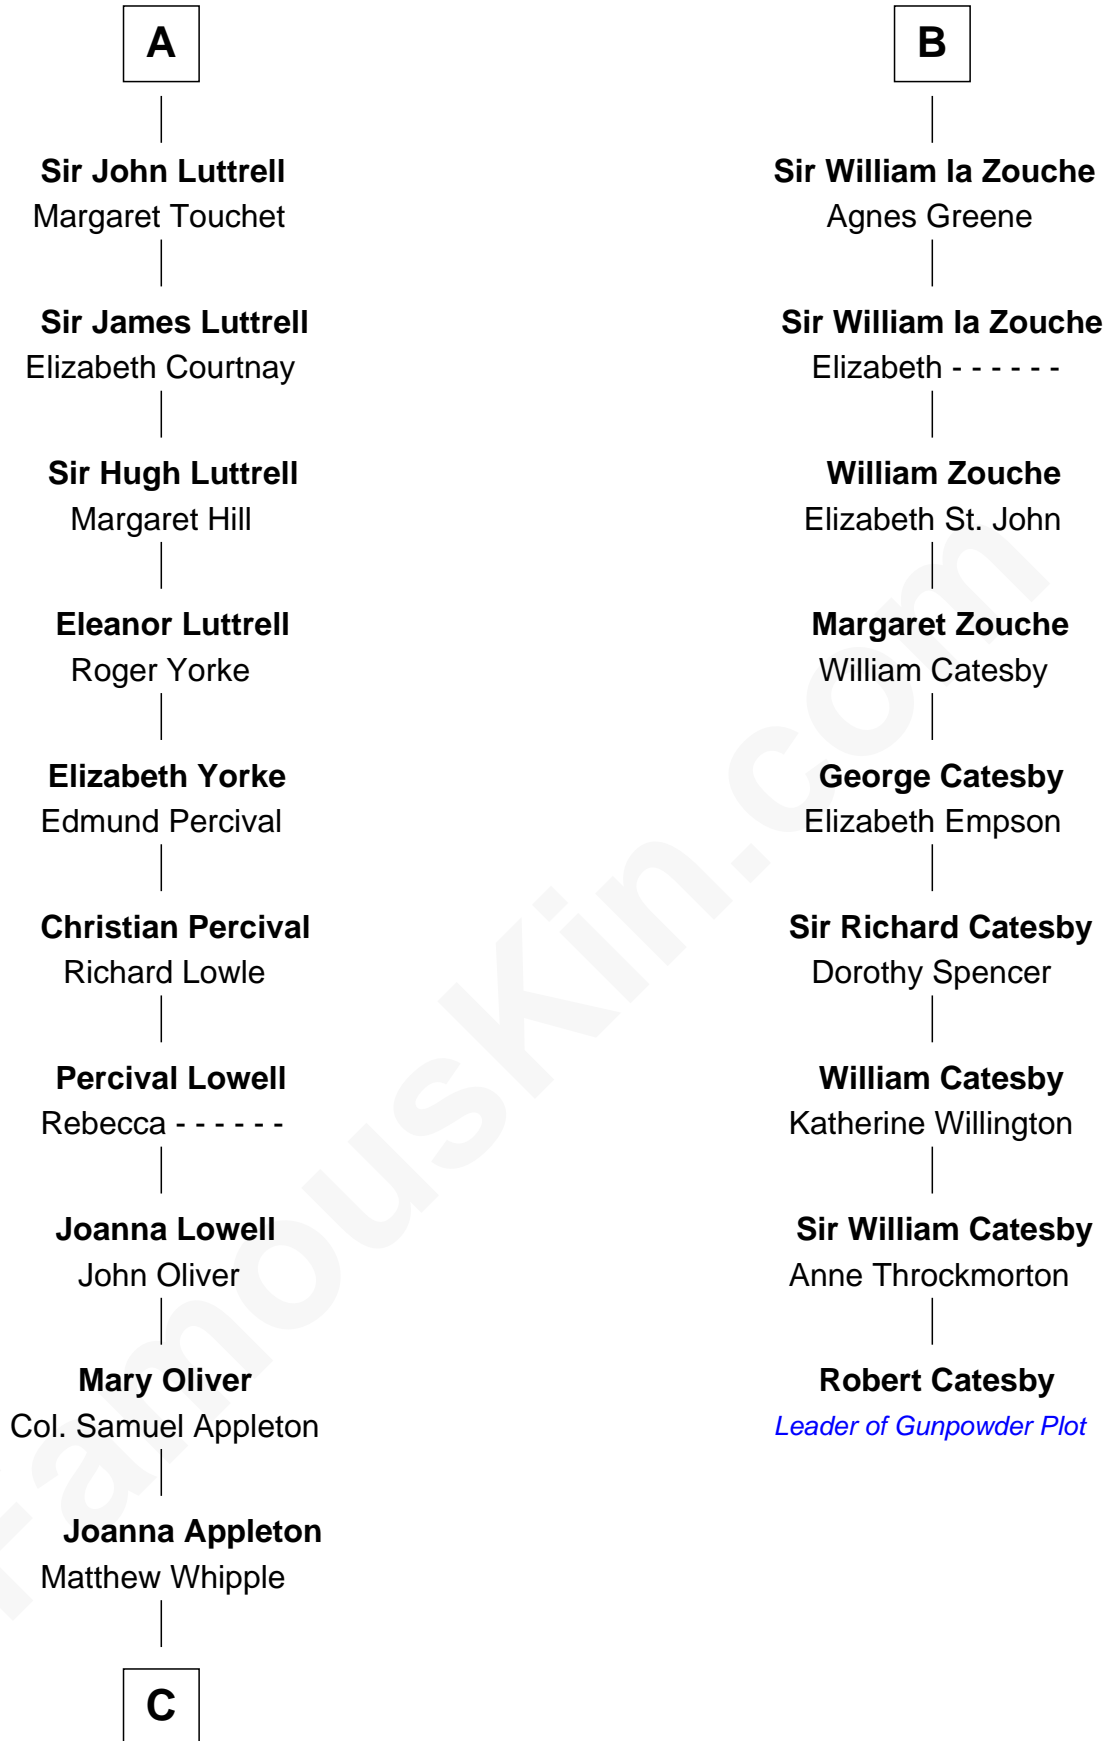

FamousKin.com

Relationship Chart of

General William Whipple

Signer of the Declaration of Independence

15th cousin 3 times removed of

Robert Catesby

Leader of Gunpowder Plot

Saher de Quincy
Margaret de Beaumont

C

William Whipple

Mary Cutts

General William Whipple

Signer of Declaration of Independence

FamousKin.com