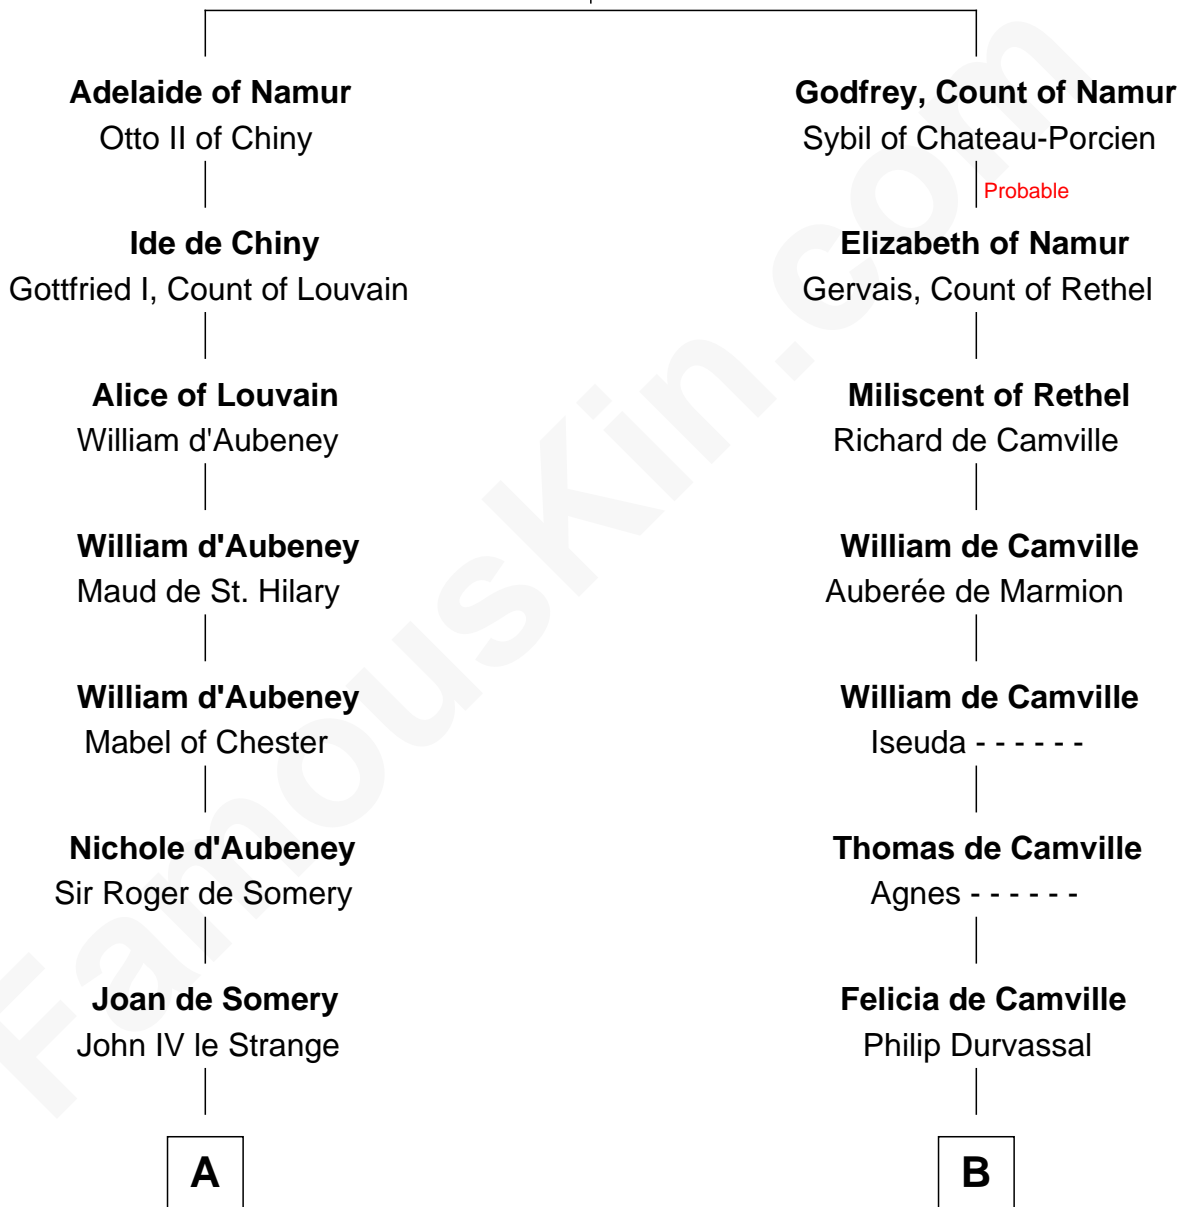

FamousKin.com

Relationship Chart of

General William Whipple

Signer of the Declaration of Independence

17th cousin 4 times removed of

Robert Catesby

Leader of Gunpowder Plot

Albert III, Count of Namur

Ida of Saxony

C

—
Samuel Appleton

Judith Everard

—
Col. Samuel Appleton

Mary Oliver

—
Joanna Appleton

Matthew Whipple

—
William Whipple

Mary Cutts

—
General William Whipple

Signer of Declaration of Independence