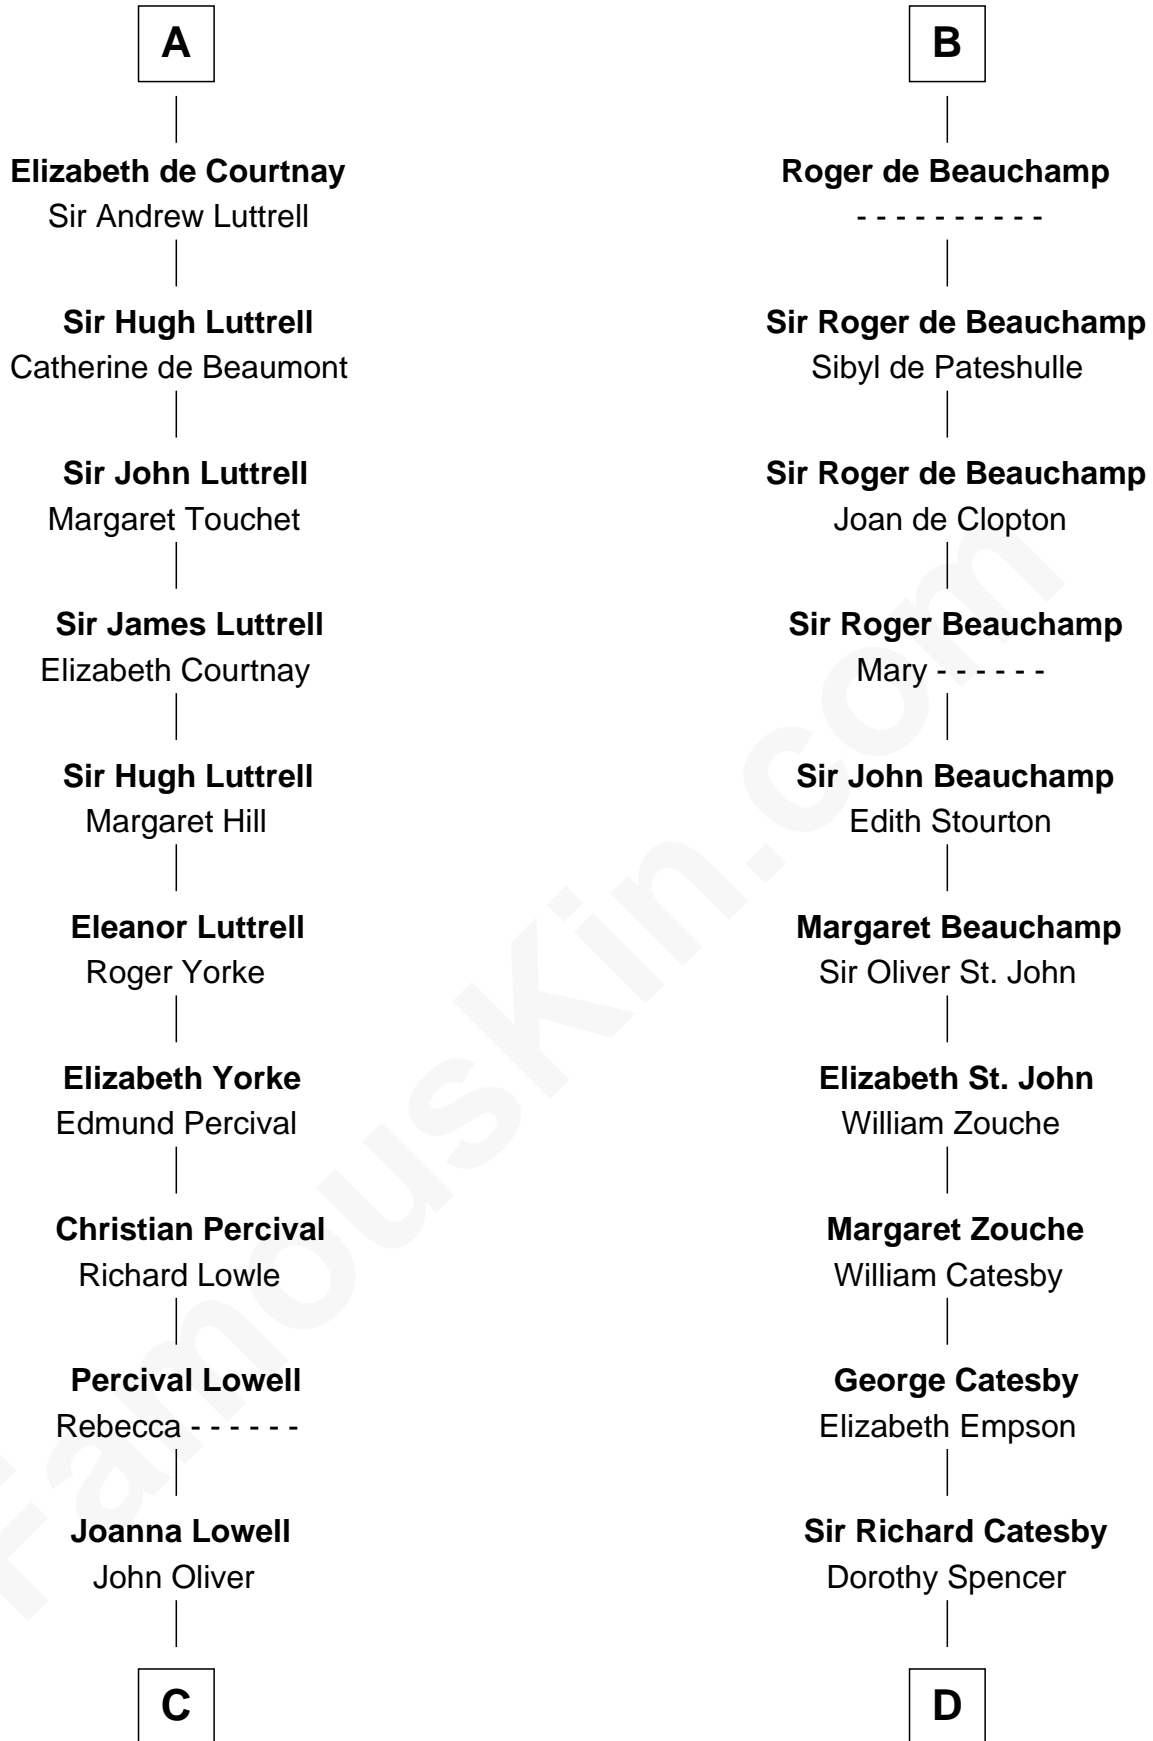

FamousKin.com

Relationship Chart of

General William Whipple

Signer of the Declaration of Independence

19th cousin 1 time removed of

Robert Catesby

Leader of Gunpowder Plot

C

Mary Oliver
Col. Samuel Appleton

Joanna Appleton
Matthew Whipple

William Whipple
Mary Cutts

General William Whipple
Signer of Declaration of Independence

D

William Catesby
Katherine Willington

Sir William Catesby
Anne Throckmorton

Robert Catesby
Leader of Gunpowder Plot

FamousKin.com