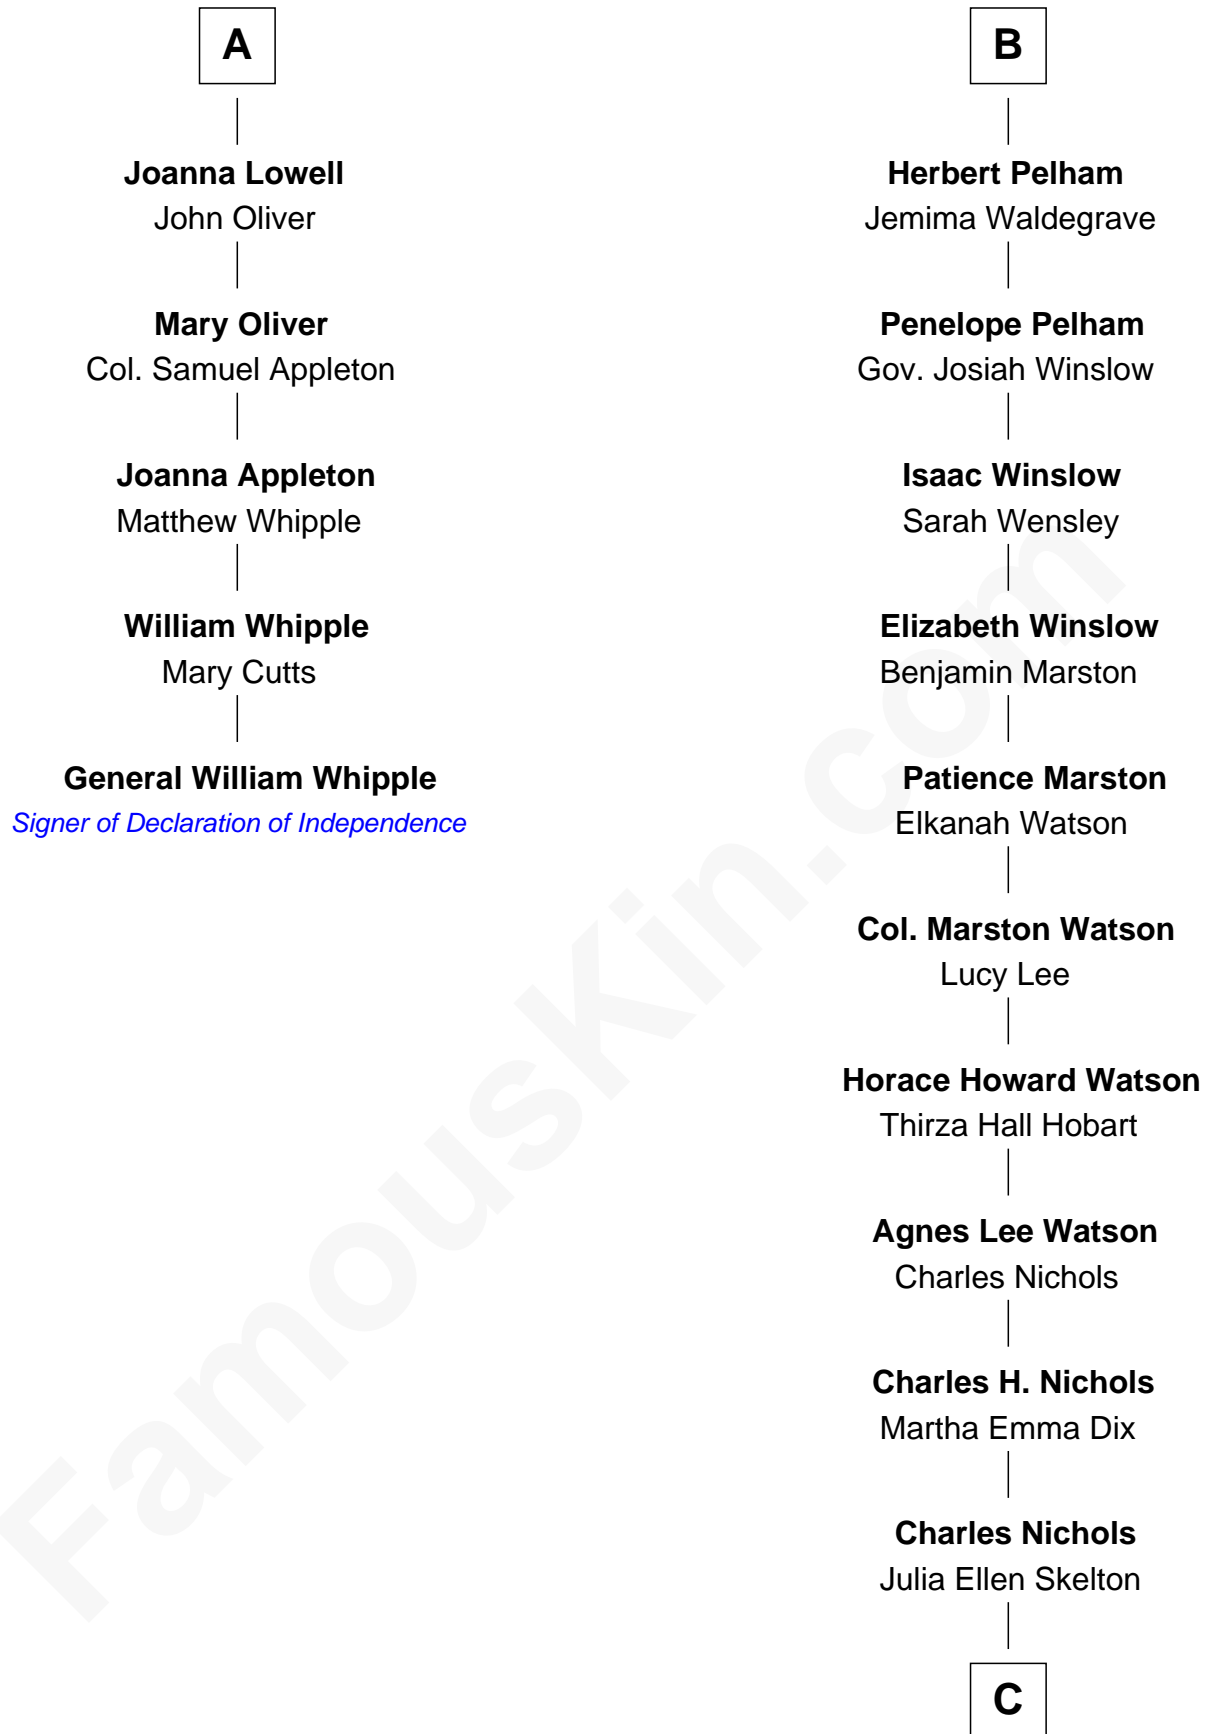

FamousKin.com

Relationship Chart of

General William Whipple

Signer of the Declaration of Independence

11th cousin 8 times removed of

John Cena

Movie Actor and WWE Pro Wrestler

Sir Walter Hungerford

Sir Robert Hungerford

Margaret Botreaux

Katherine Hungerford

Sir Richard West

Sir Thomas West

Eleanor Copley

Sir George West

Elizabeth Morton

Sir William West

Elizabeth Strange

Sir Thomas West

Anne Knollys

Penelope West

Herbert Pelham

B

C