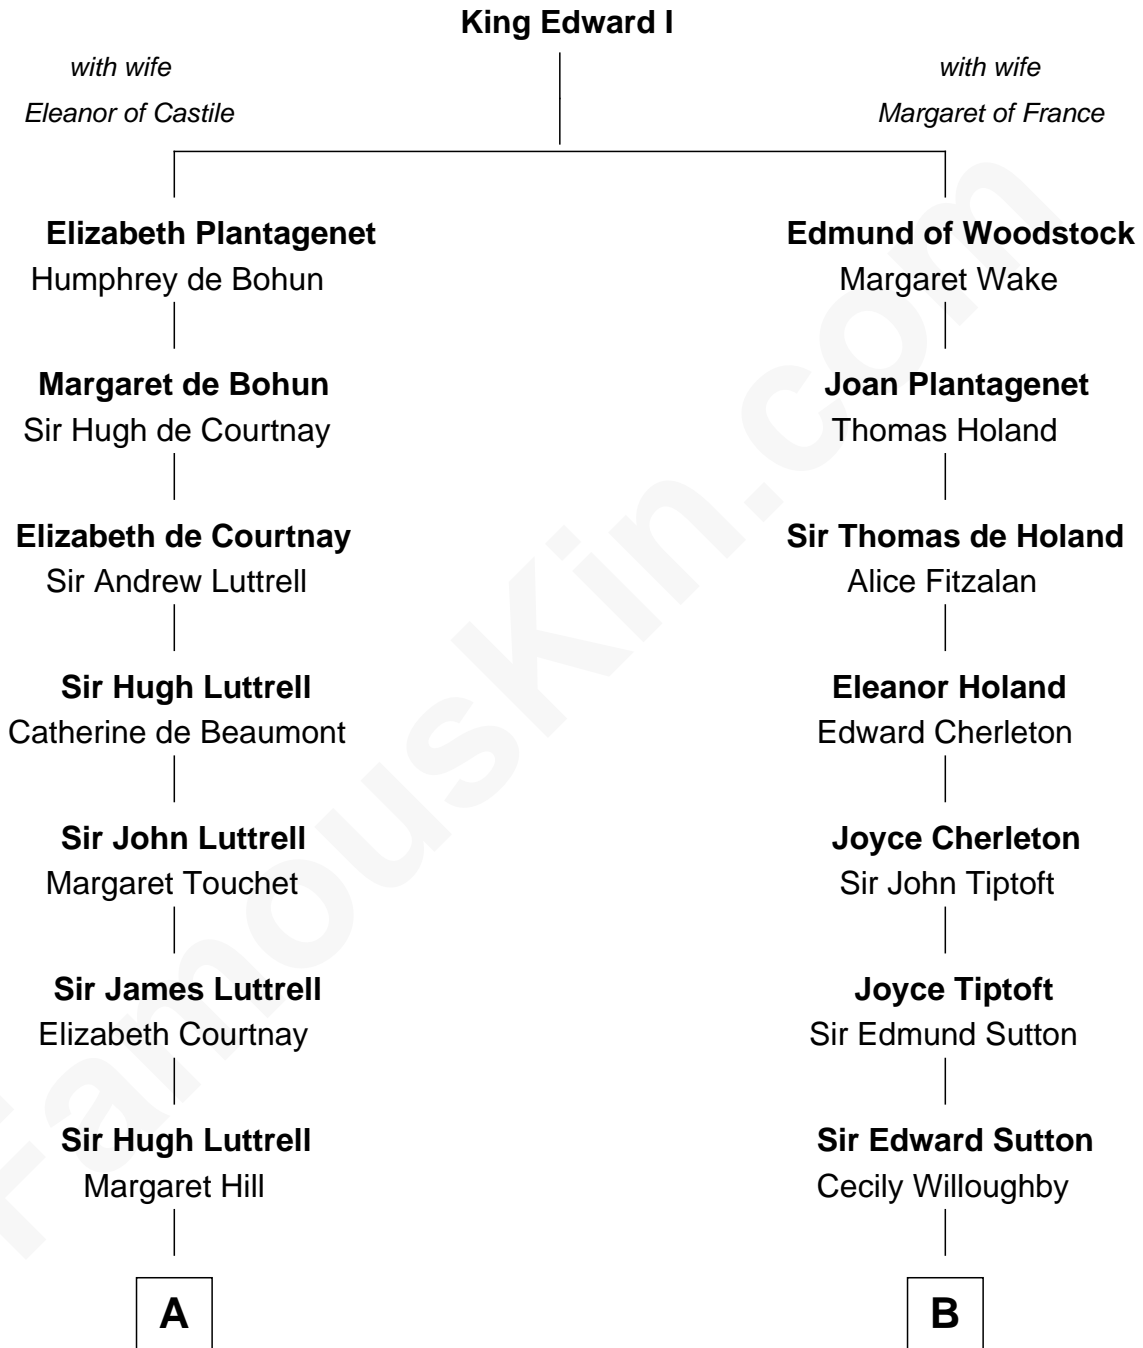

# FamousKin.com

## Relationship Chart of

### General William Whipple

*Signer of the Declaration of Independence*

15th cousin 6 times removed of

**J. K. Simmons**  
*TV and Movie Actor*

**C**

—  
**Sedgwick Russell Hazen**

Mary Isabelle Barr

—  
**Lewis Jacob Hazen**