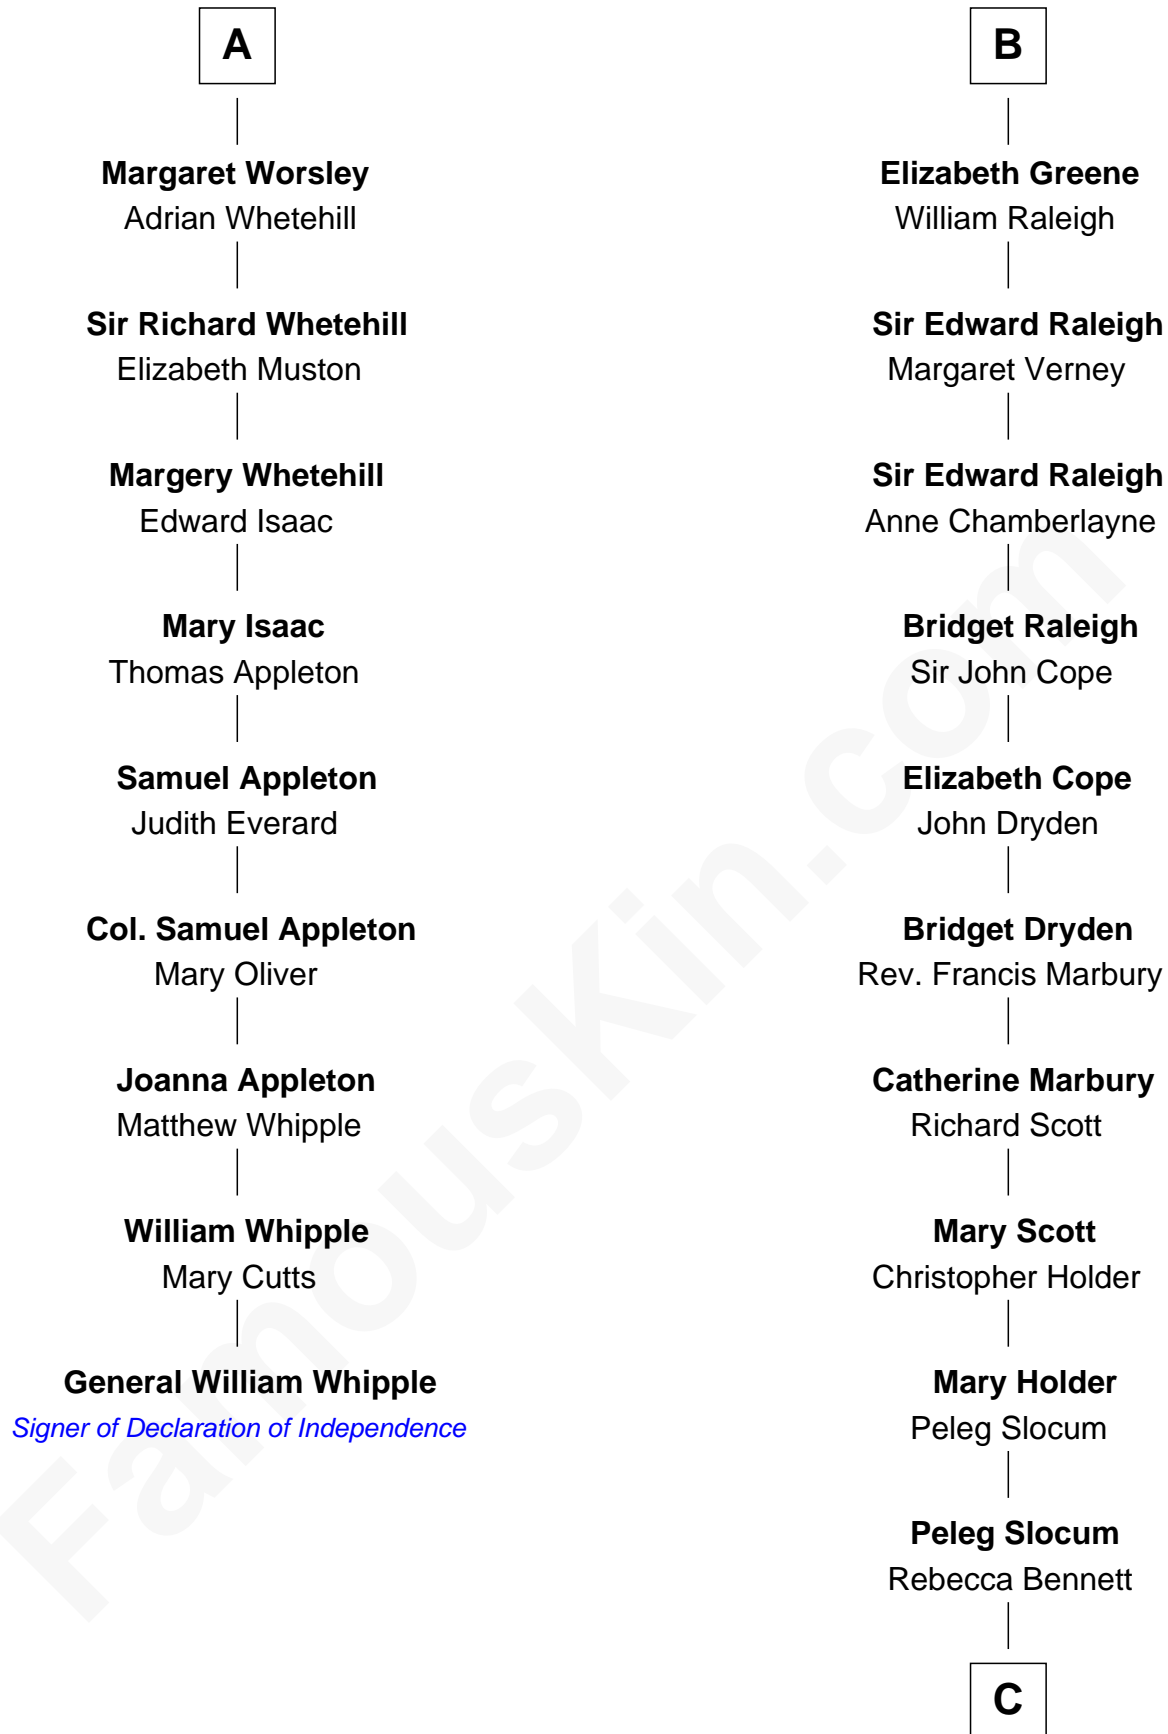

## Relationship Chart of

### General William Whipple

*Signer of the Declaration of Independence*

15th cousin 6 times removed of

### Henry Clay Folger

*Founder of Folger Shakespeare Library and Chairman of Standard Oil*

**Sir Roger de Somery**

Nichole d'Aubenev

**C**

**Peleg Slocum**  
Elizabeth Brown

**Rebecca Slocum**  
George Folger