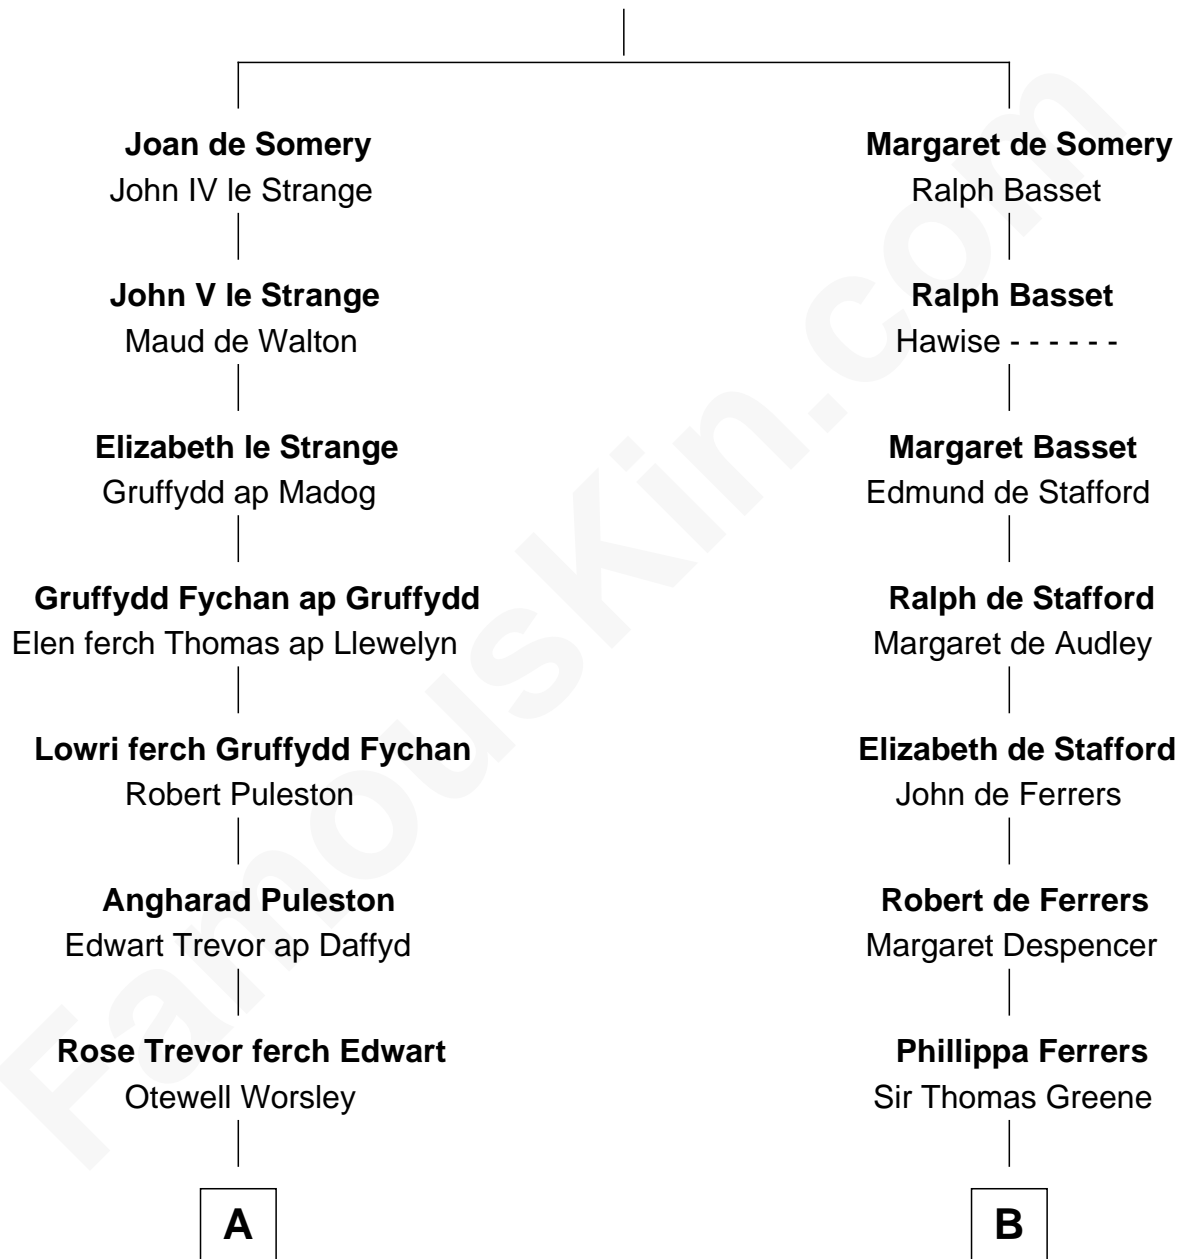

## Relationship Chart of

### General William Whipple

*Signer of the Declaration of Independence*

15th cousin 6 times removed of

### Henry Clay Folger

*Founder of Folger Shakespeare Library and Chairman of Standard Oil*

**Sir Roger de Somery**

Nichole d'Aubenev

**C**

**Peleg Slocum**  
Elizabeth Brown

**Rebecca Slocum**  
George Folger

**Samuel Brown Folger**  
Nancy F. Hiller

**Henry Clay Folger**  
Eliza Jane Clark

**Henry Clay Folger**  
*Chairman of Standard Oil*

FamousKin.com