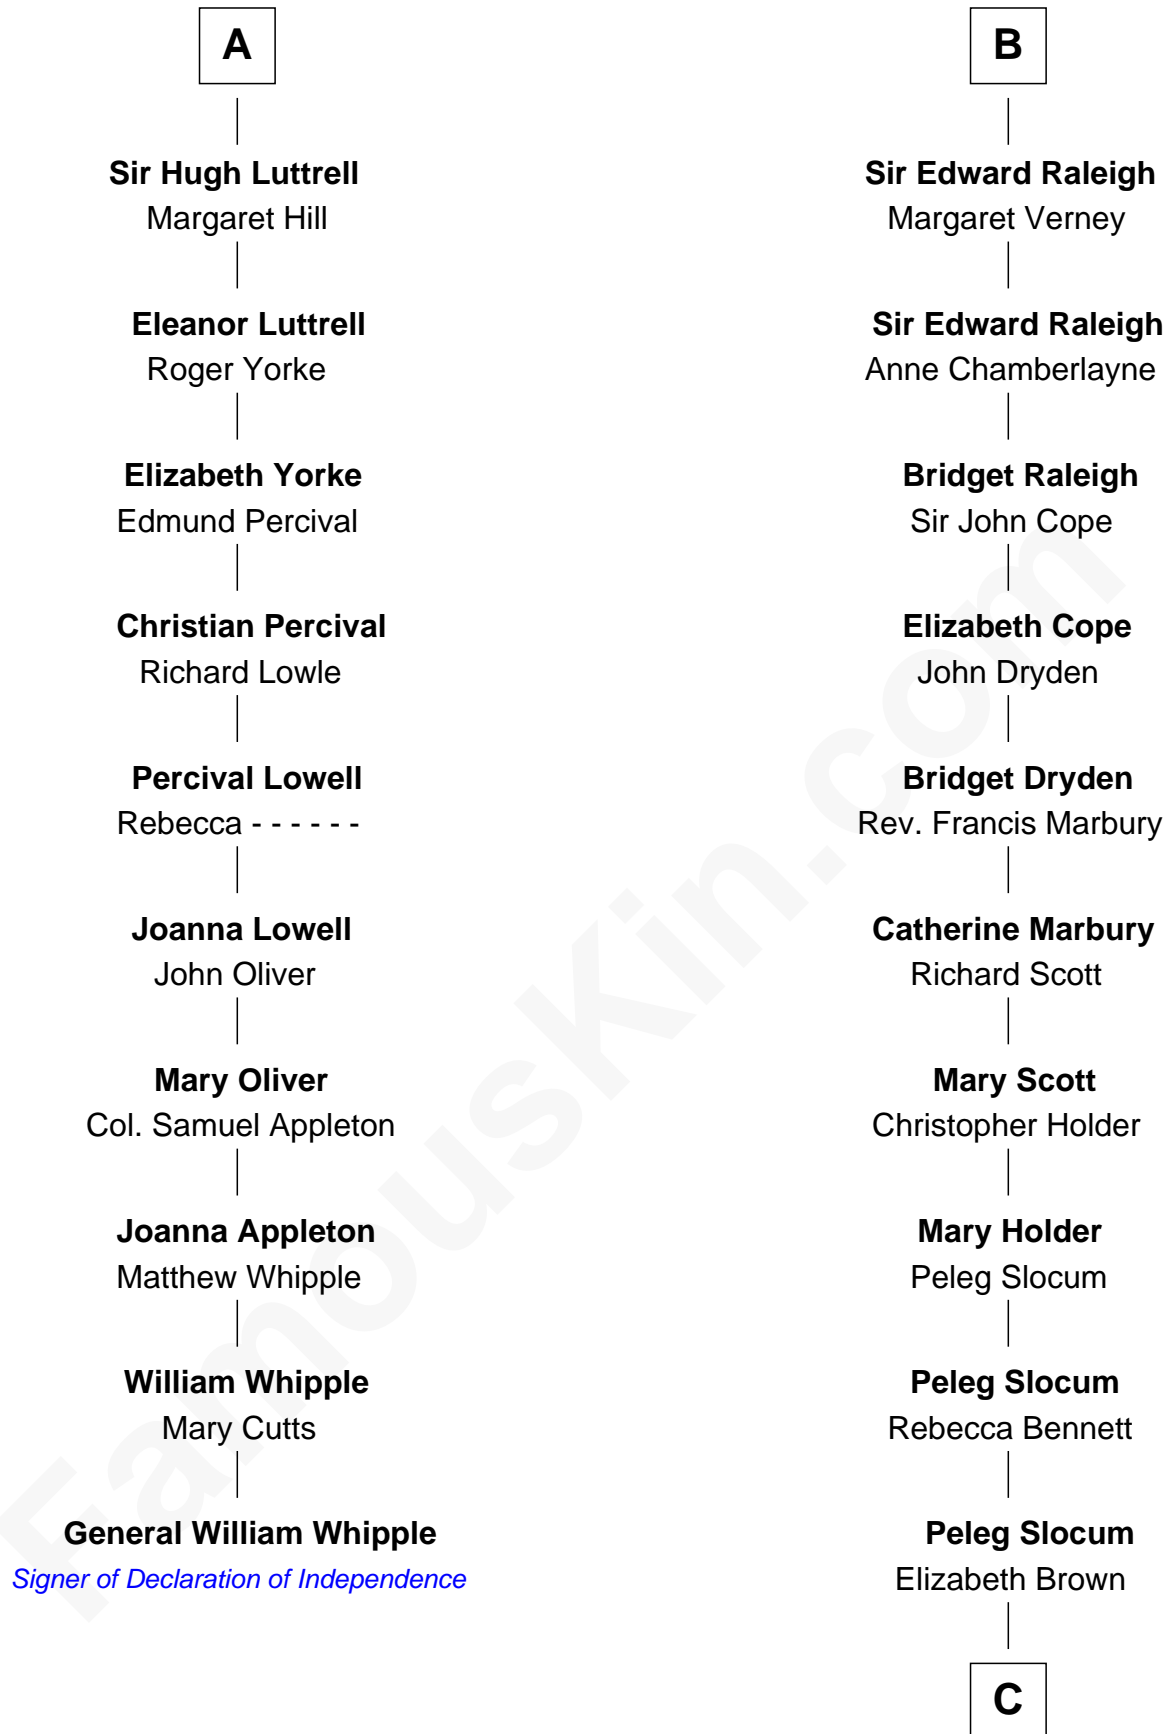

FamousKin.com

Relationship Chart of

General William Whipple

Signer of the Declaration of Independence

16th cousin 4 times removed of

Henry Clay Folger

Founder of Folger Shakespeare Library and Chairman of Standard Oil

Sir Hugh le Despencer

Aveline Basset

Eleanor le Despencer

Sir Hugh de Courtenay

Sir Hugh de Courtenay

Agnes de St. John

Sir Hugh de Courtnay

Margaret de Bohun

Elizabeth Burghersh

Margaret Despencer

Robert de Ferrers

Phillippa Ferrers

Sir Thomas Greene

Elizabeth Greene

William Raleigh

B

C

Rebecca Slocum

George Folger

Samuel Brown Folger

Nancy F. Hiller

Henry Clay Folger

Eliza Jane Clark

Henry Clay Folger