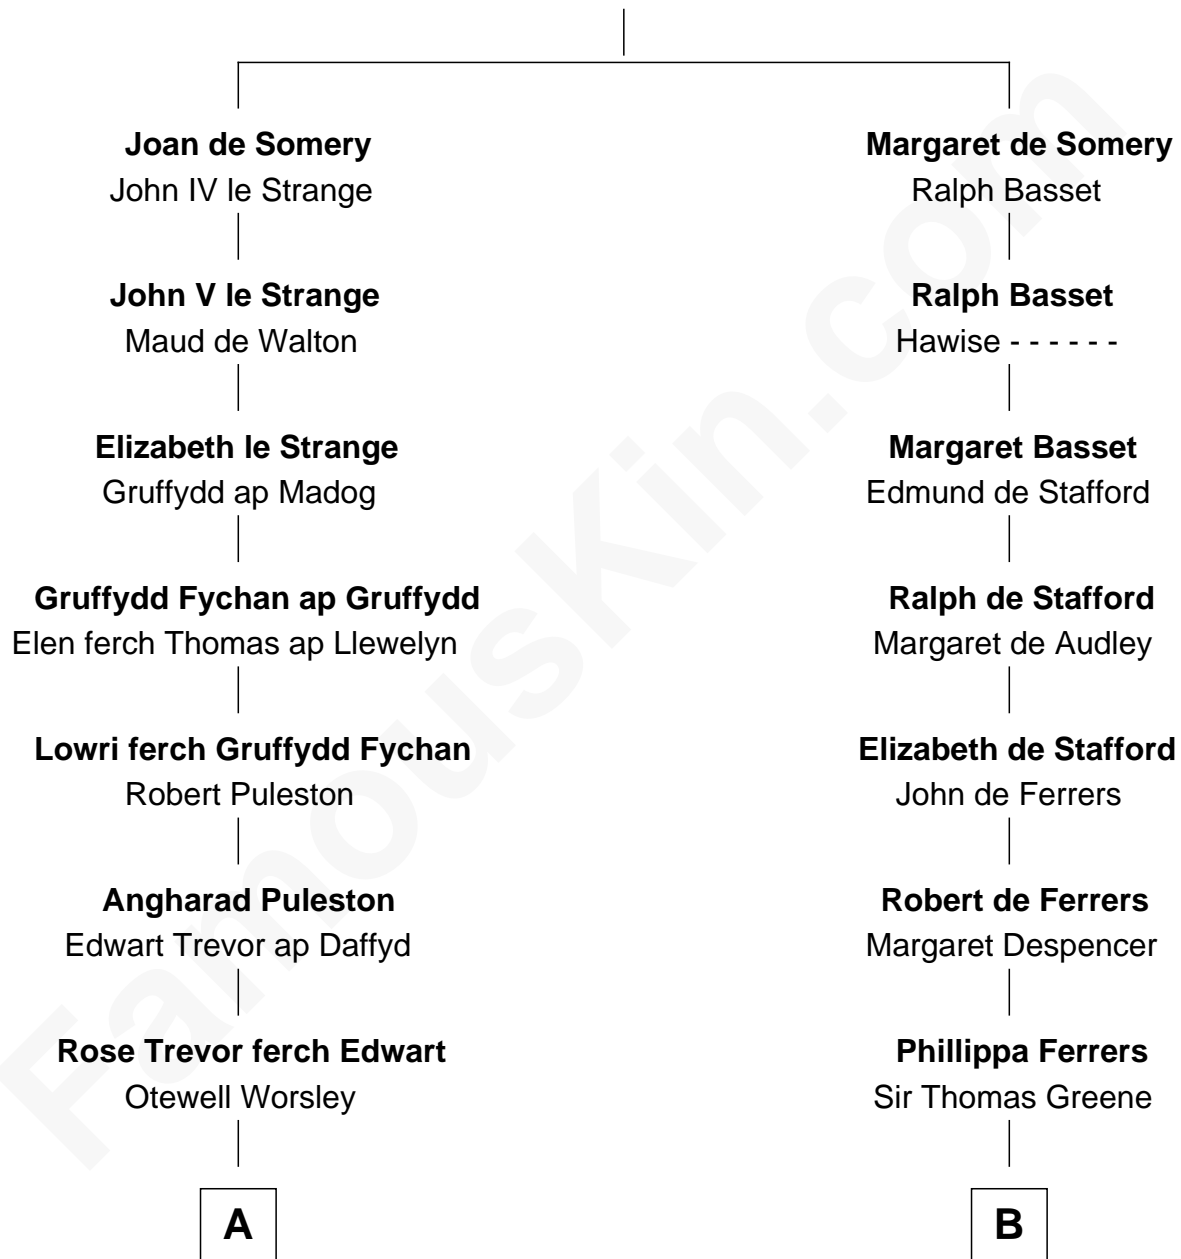

FamousKin.com

Relationship Chart of

General William Whipple

Signer of the Declaration of Independence

15th cousin 5 times removed of

J. A. Folger

Founder of Folger Coffee Company

Sir Roger de Somery

Nichole d'Aubenev

C

Peleg Slocum
Elizabeth Brown

Rebecca Slocum
George Folger

Samuel Brown Folger
Nancy F. Hiller

J. A. Folger
Founder of Folger Coffee Co.

FamousKin.com