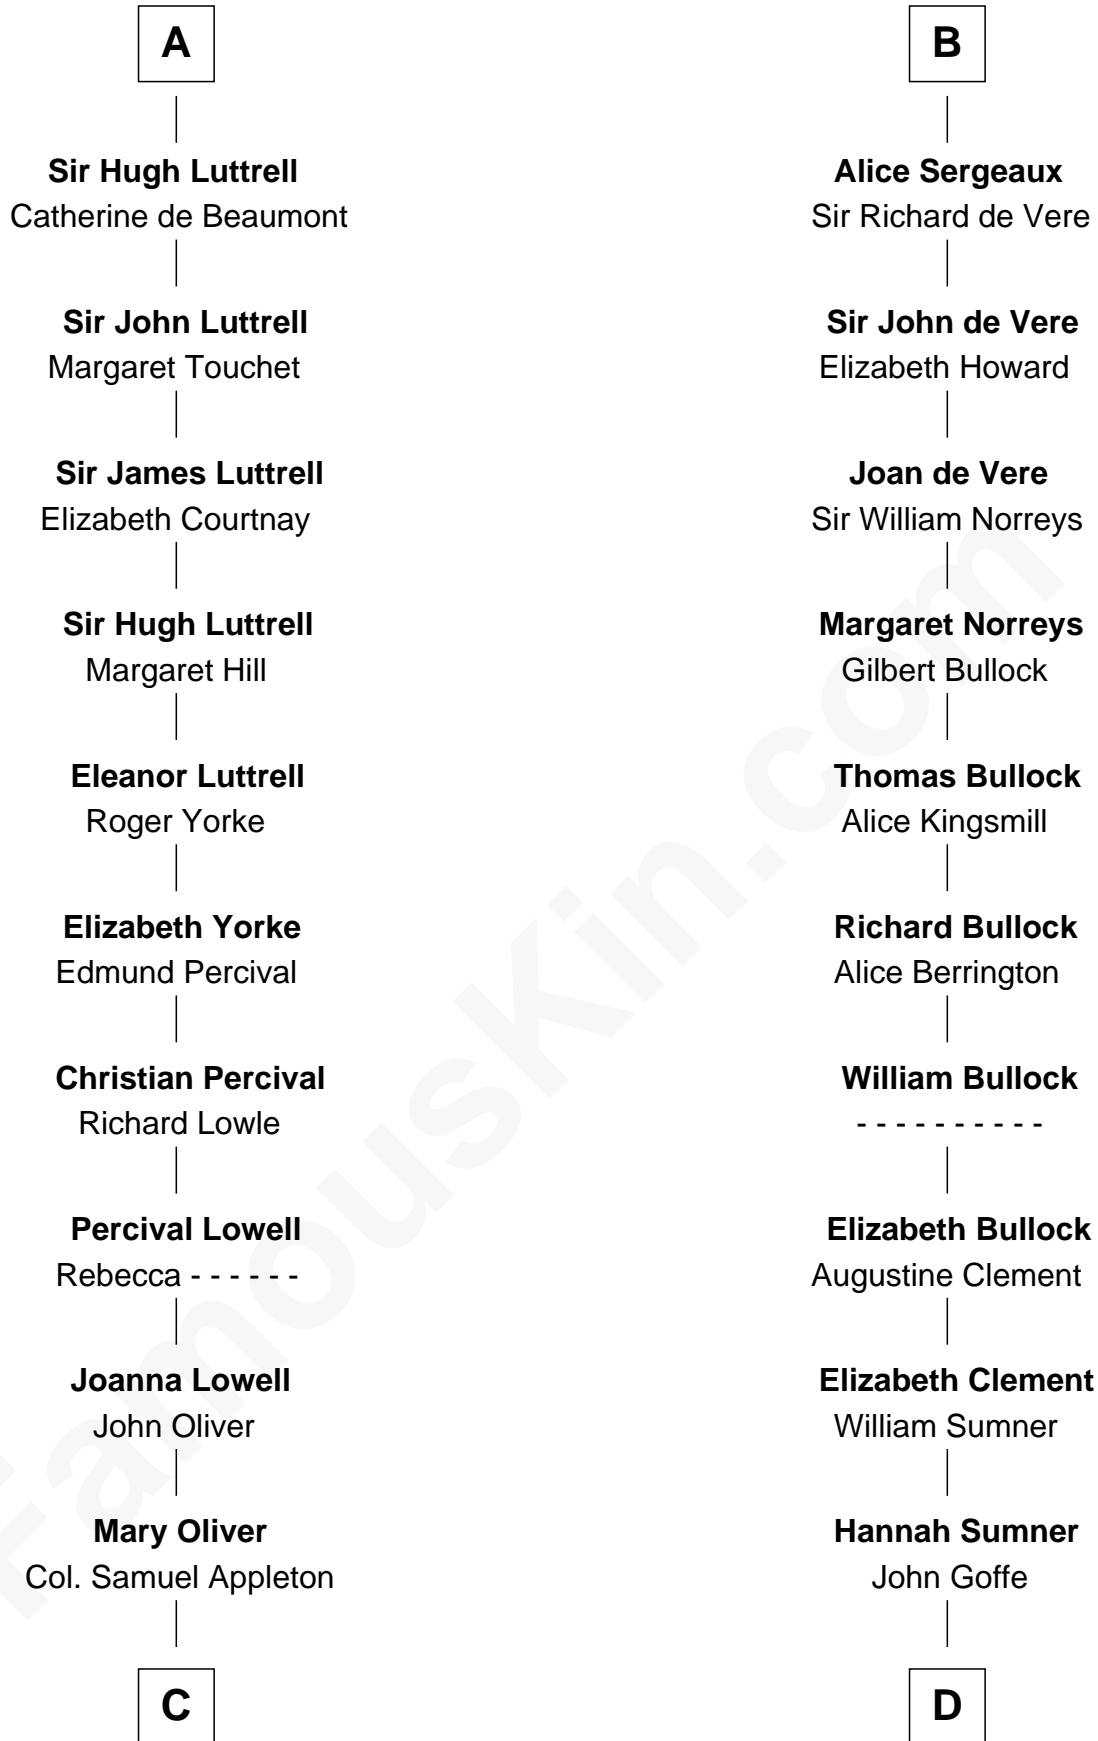

## Relationship Chart of

### General William Whipple

*Signer of the Declaration of Independence*

19th cousin of

### Samuel Howard

*Boston Tea Party Participant*

**C**

**Joanna Appleton**

Matthew Whipple

**William Whipple**

Mary Cutts

**General William Whipple**