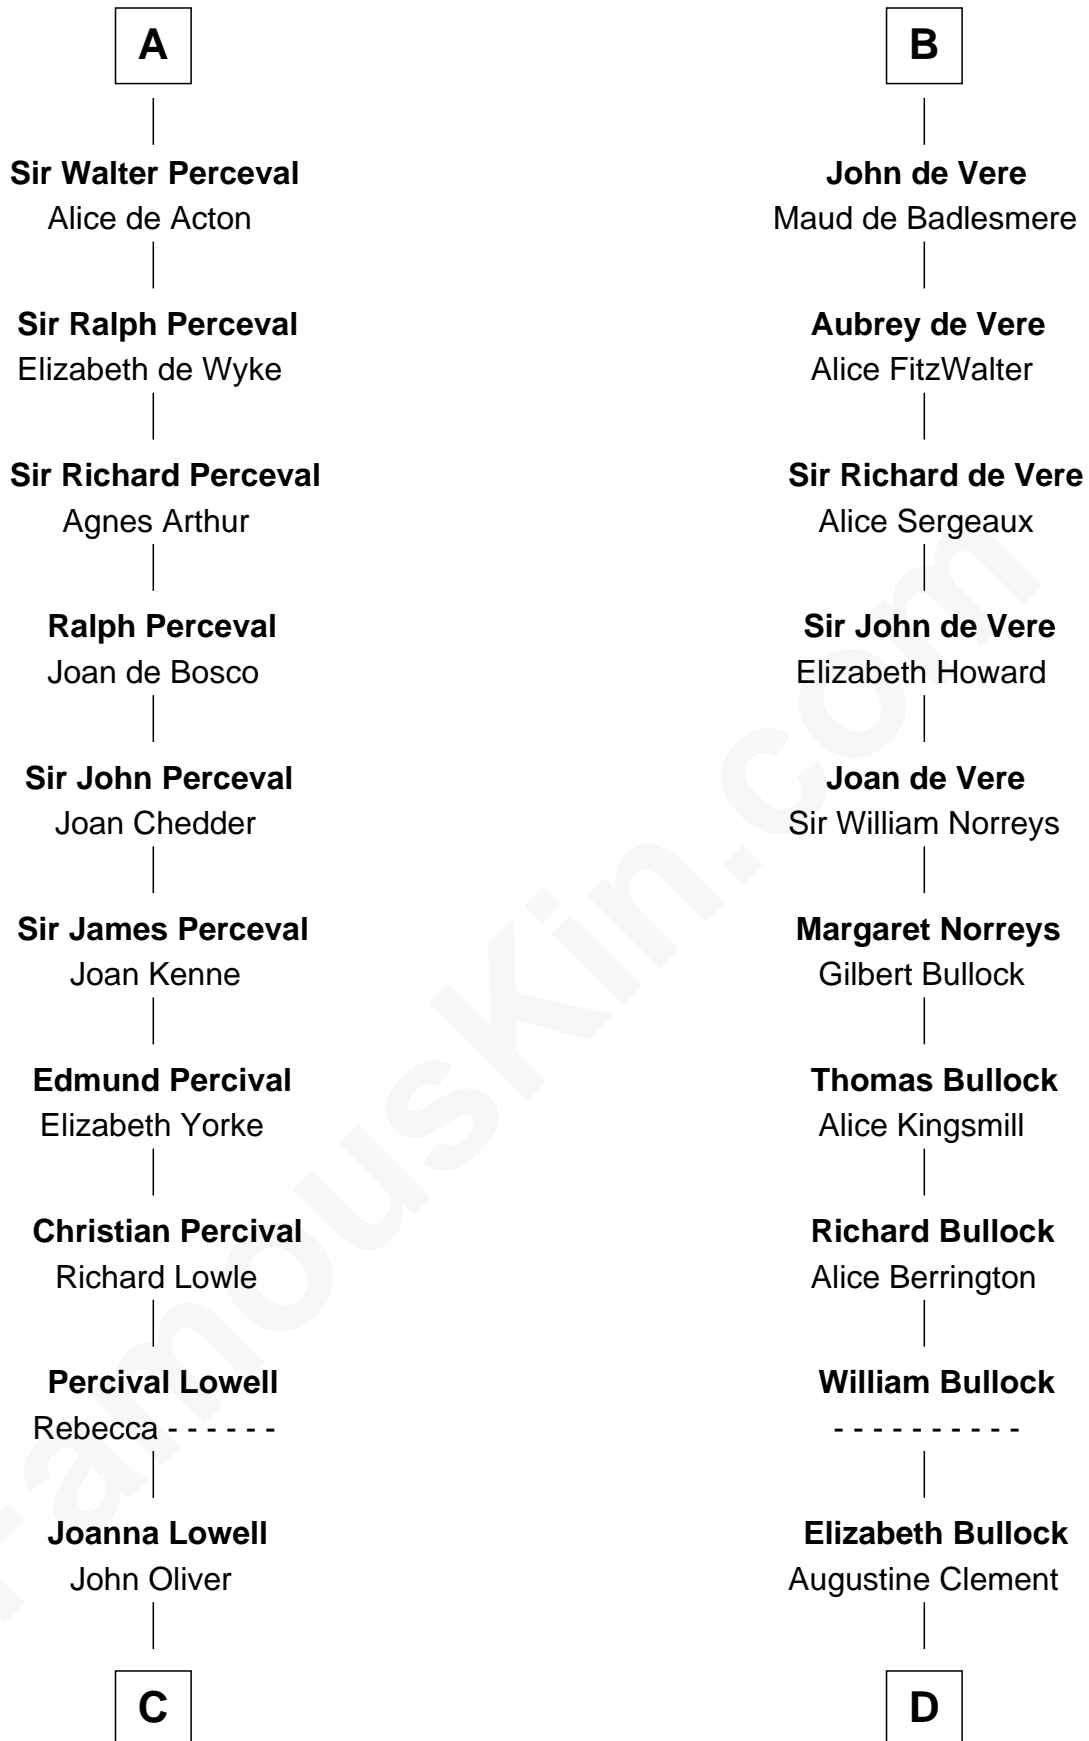

FamousKin.com

Relationship Chart of

General William Whipple

Signer of the Declaration of Independence

20th cousin 1 time removed of

Samuel Howard

Boston Tea Party Participant

Hugh I of Vermandois

Robert de Vere

Alice de Sanford

Sir Alfonso de Vere

Joan Foliot

B

C

Mary Oliver
Col. Samuel Appleton

Joanna Appleton
Matthew Whipple