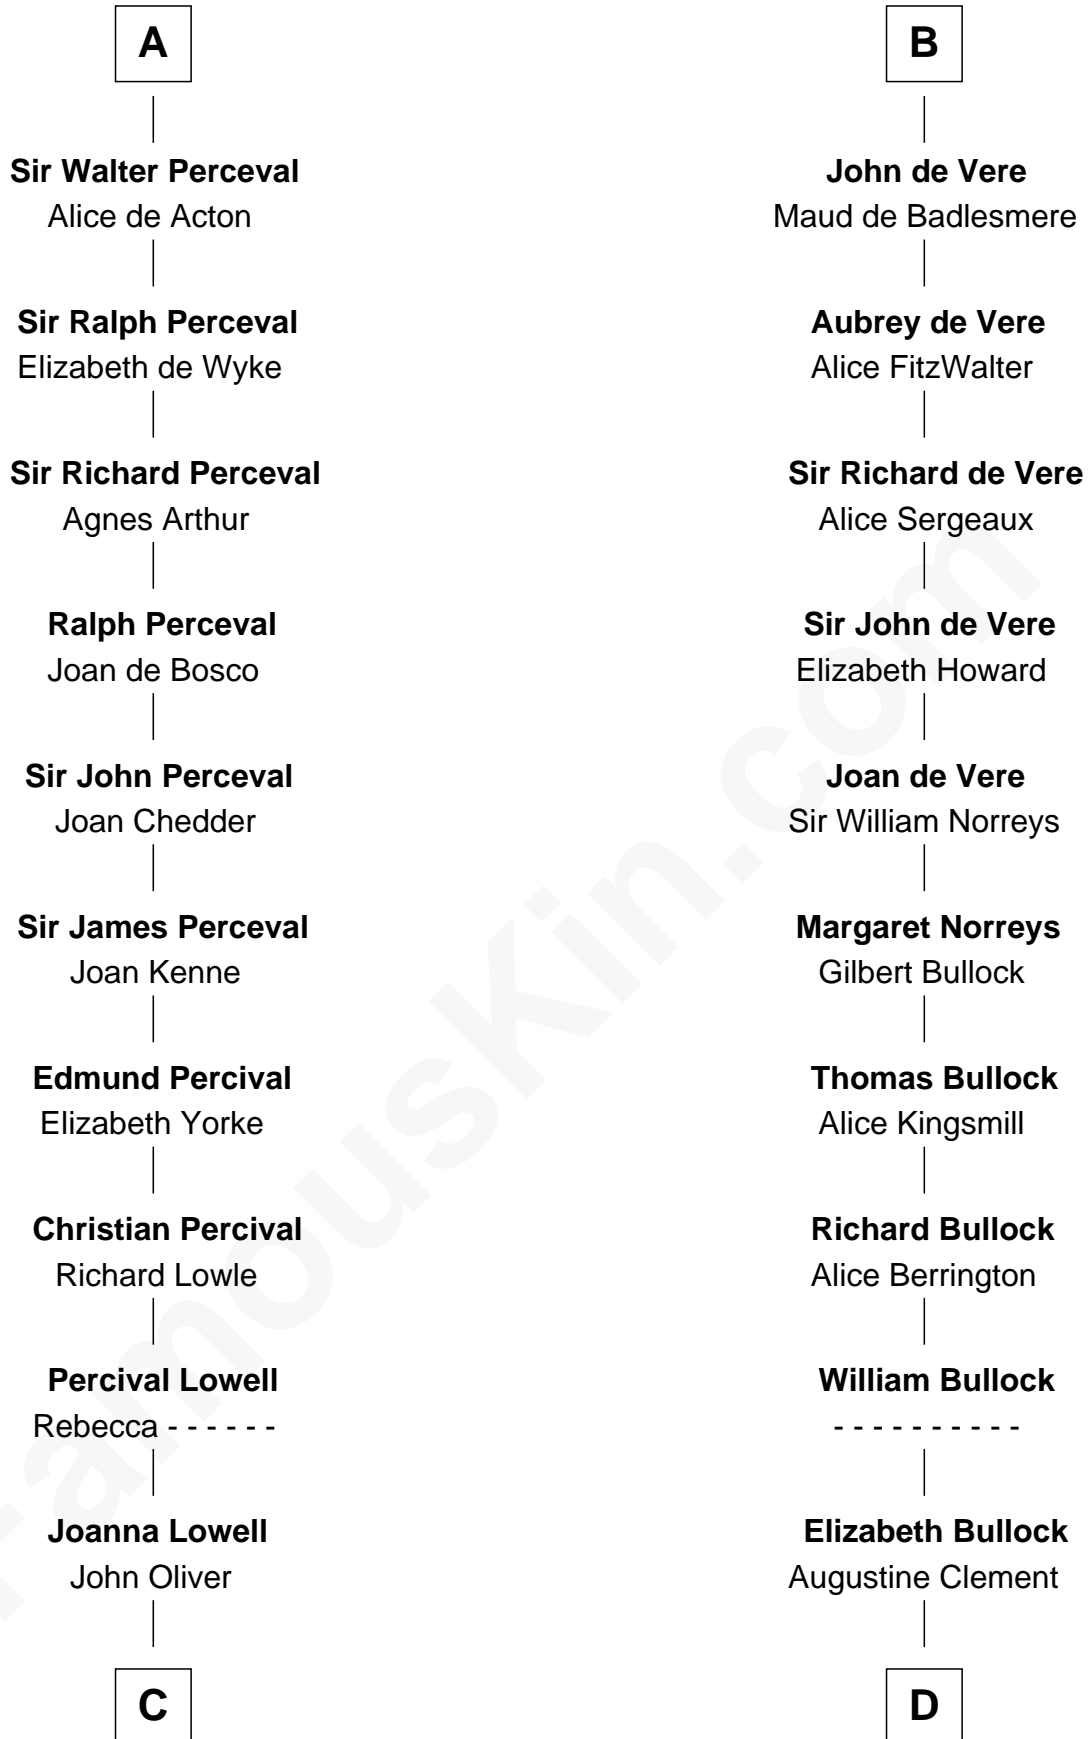

## Relationship Chart of

### General William Whipple

*Signer of the Declaration of Independence*

20th cousin 1 time removed of

**Samuel Howard**

*Boston Tea Party Participant*

**C**

**Mary Oliver**  
Col. Samuel Appleton

**Joanna Appleton**  
Matthew Whipple

**William Whipple**  
Mary Cutts

**General William Whipple**  
*Signer of Declaration of Independence*

**D**

**Elizabeth Clement**  
William Sumner

**Hannah Sumner**  
John Goffe

**William Goffe**  
Abigail Richardson