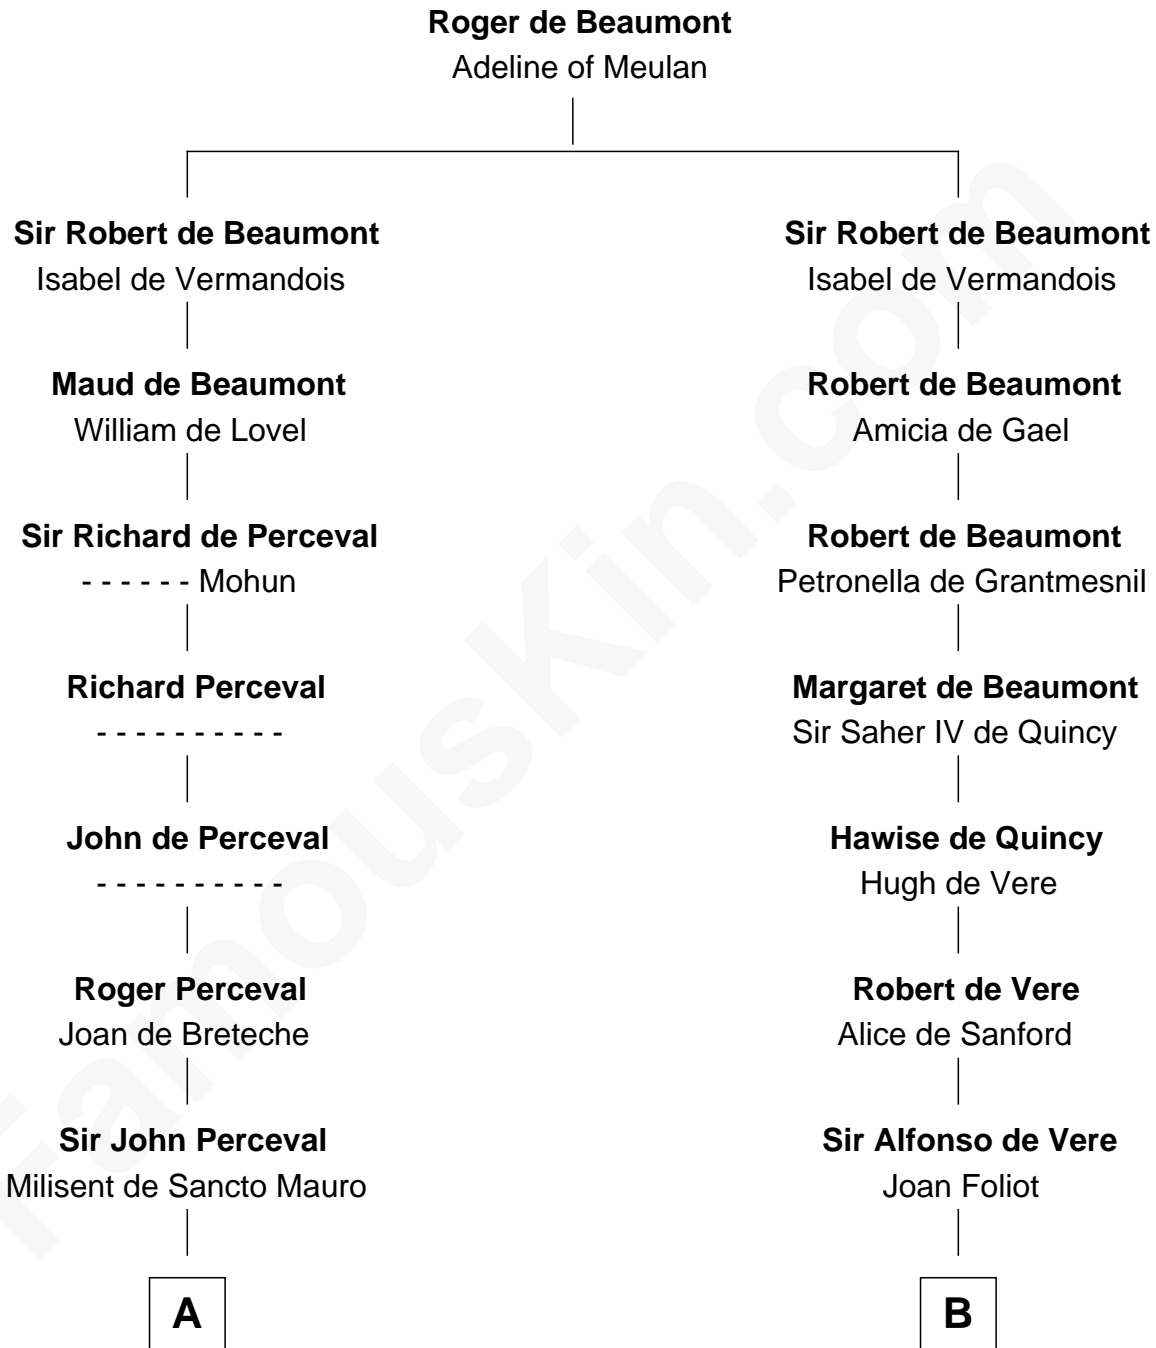

## Relationship Chart of

### General William Whipple

*Signer of the Declaration of Independence*

20th cousin 1 time removed of

**Samuel Howard**

*Boston Tea Party Participant*

**C**

**Mary Oliver**  
Col. Samuel Appleton

**Joanna Appleton**  
Matthew Whipple