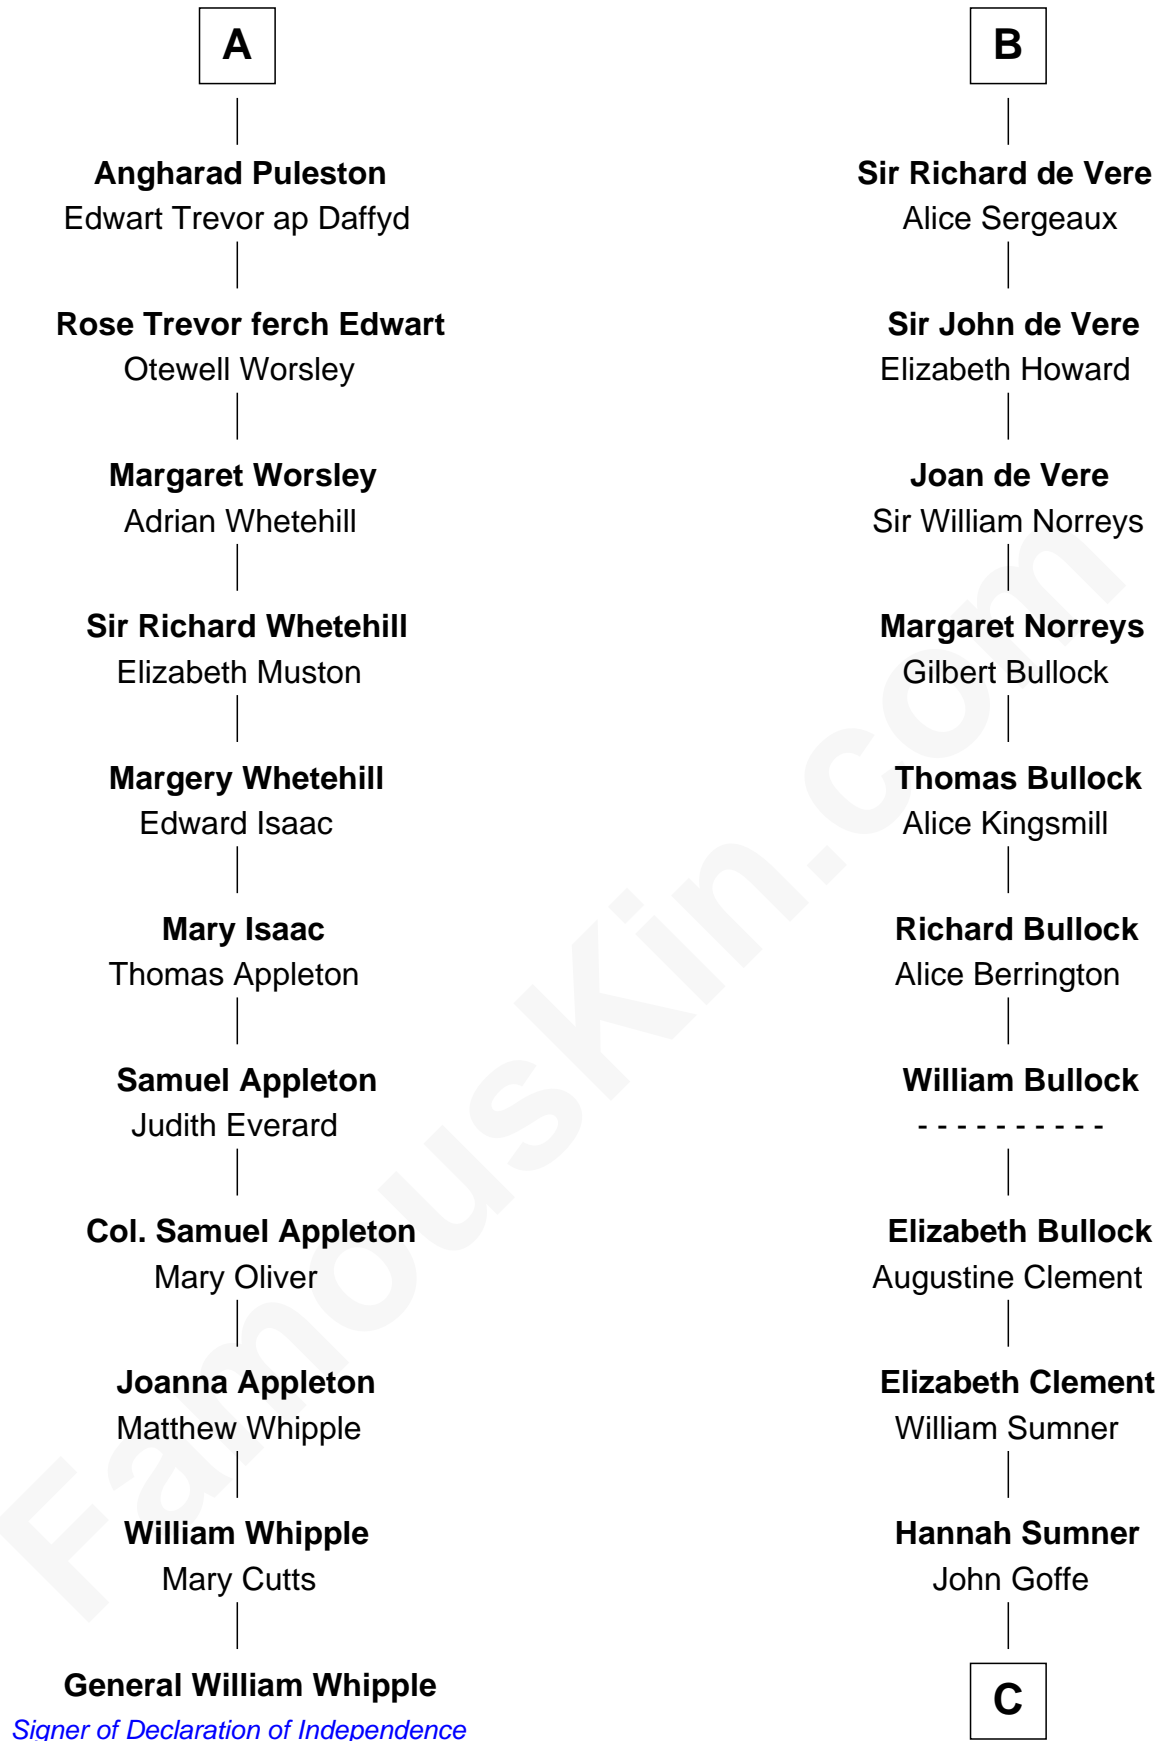

FamousKin.com

Relationship Chart of

General William Whipple

Signer of the Declaration of Independence

17th cousin 2 times removed of

Samuel Howard

Boston Tea Party Participant

C

William Goffe
Abigail Richardson

Martha Goffe
Ebenezer Howard

Samuel Howard
Boston Tea Party Participant

FamousKin.com