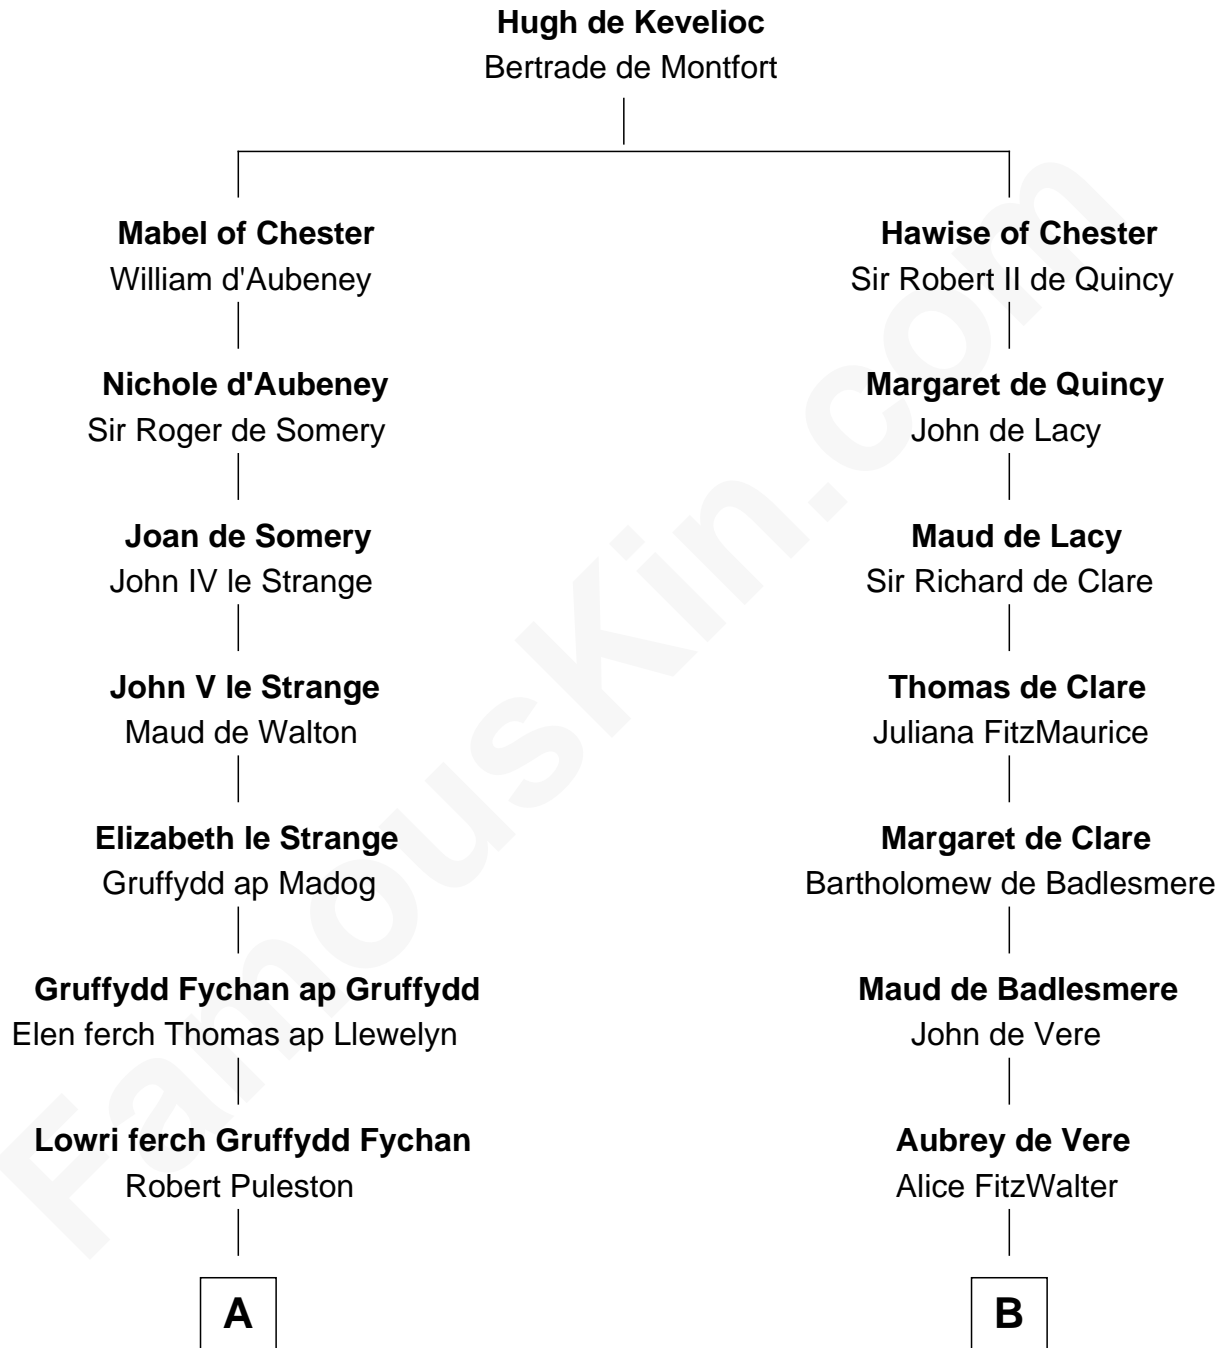

FamousKin.com

Relationship Chart of

General William Whipple

Signer of the Declaration of Independence

17th cousin 2 times removed of

Samuel Howard

Boston Tea Party Participant

C

William Goffe
Abigail Richardson

Martha Goffe
Ebenezer Howard

Samuel Howard
Boston Tea Party Participant

FamousKin.com