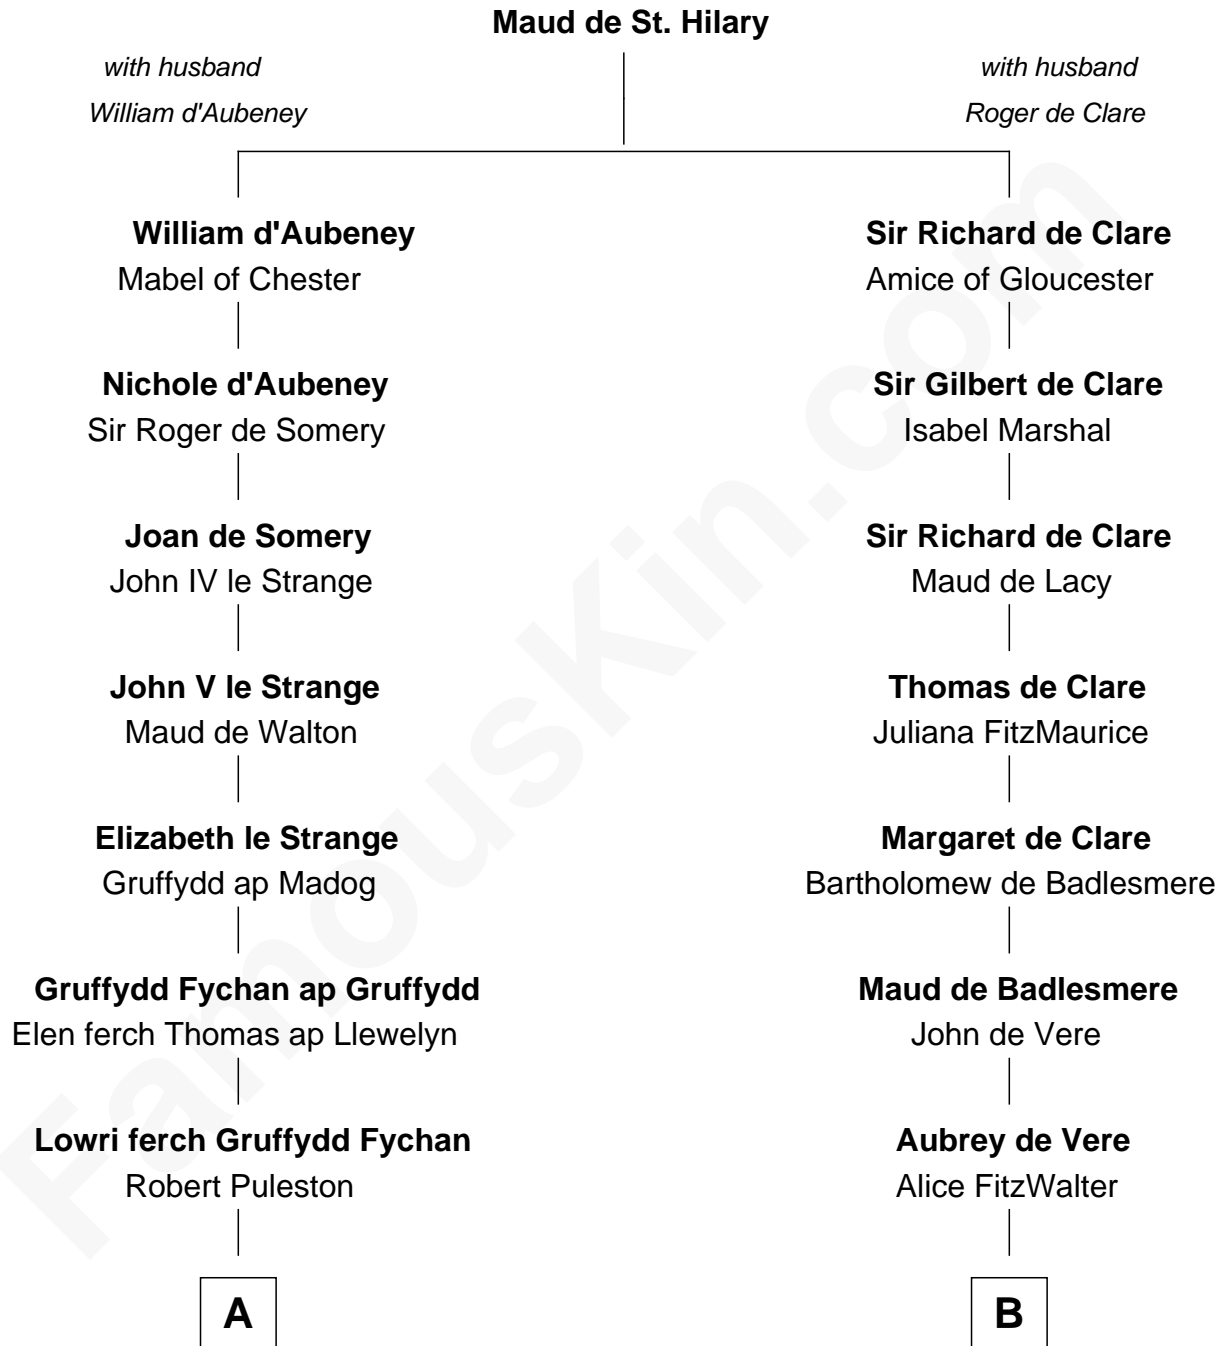

## Relationship Chart of

### General William Whipple

*Signer of the Declaration of Independence*

17th cousin 2 times removed of

**Samuel Howard**

*Boston Tea Party Participant*

**C**

—  
**William Goffe**  
Abigail Richardson

—  
**Martha Goffe**  
Ebenezer Howard

—  
**Samuel Howard**  
*Boston Tea Party Participant*

FamousKin.com