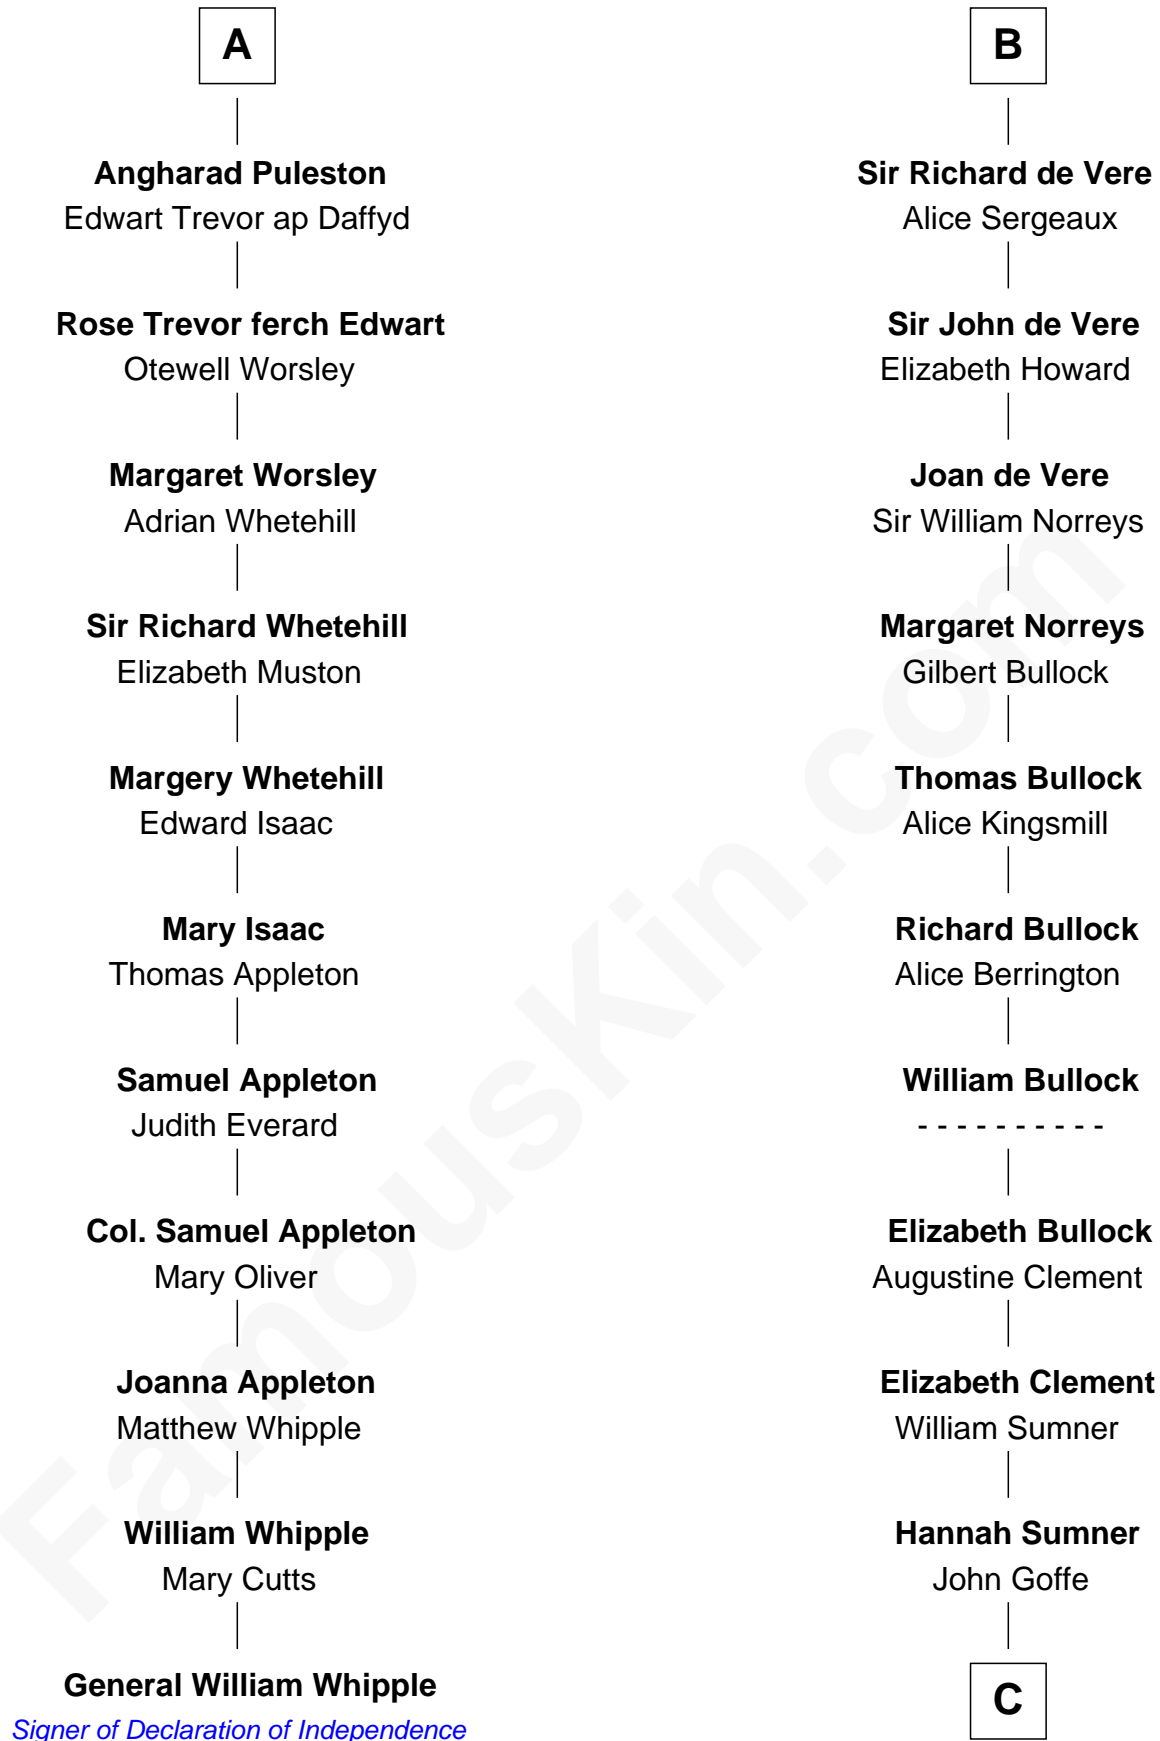

## Relationship Chart of

### General William Whipple

*Signer of the Declaration of Independence*

17th cousin 2 times removed of

**Samuel Howard**

*Boston Tea Party Participant*

**C**

—  
**William Goffe**  
Abigail Richardson

—  
**Martha Goffe**  
Ebenezer Howard

—  
**Samuel Howard**  
*Boston Tea Party Participant*

FamousKin.com