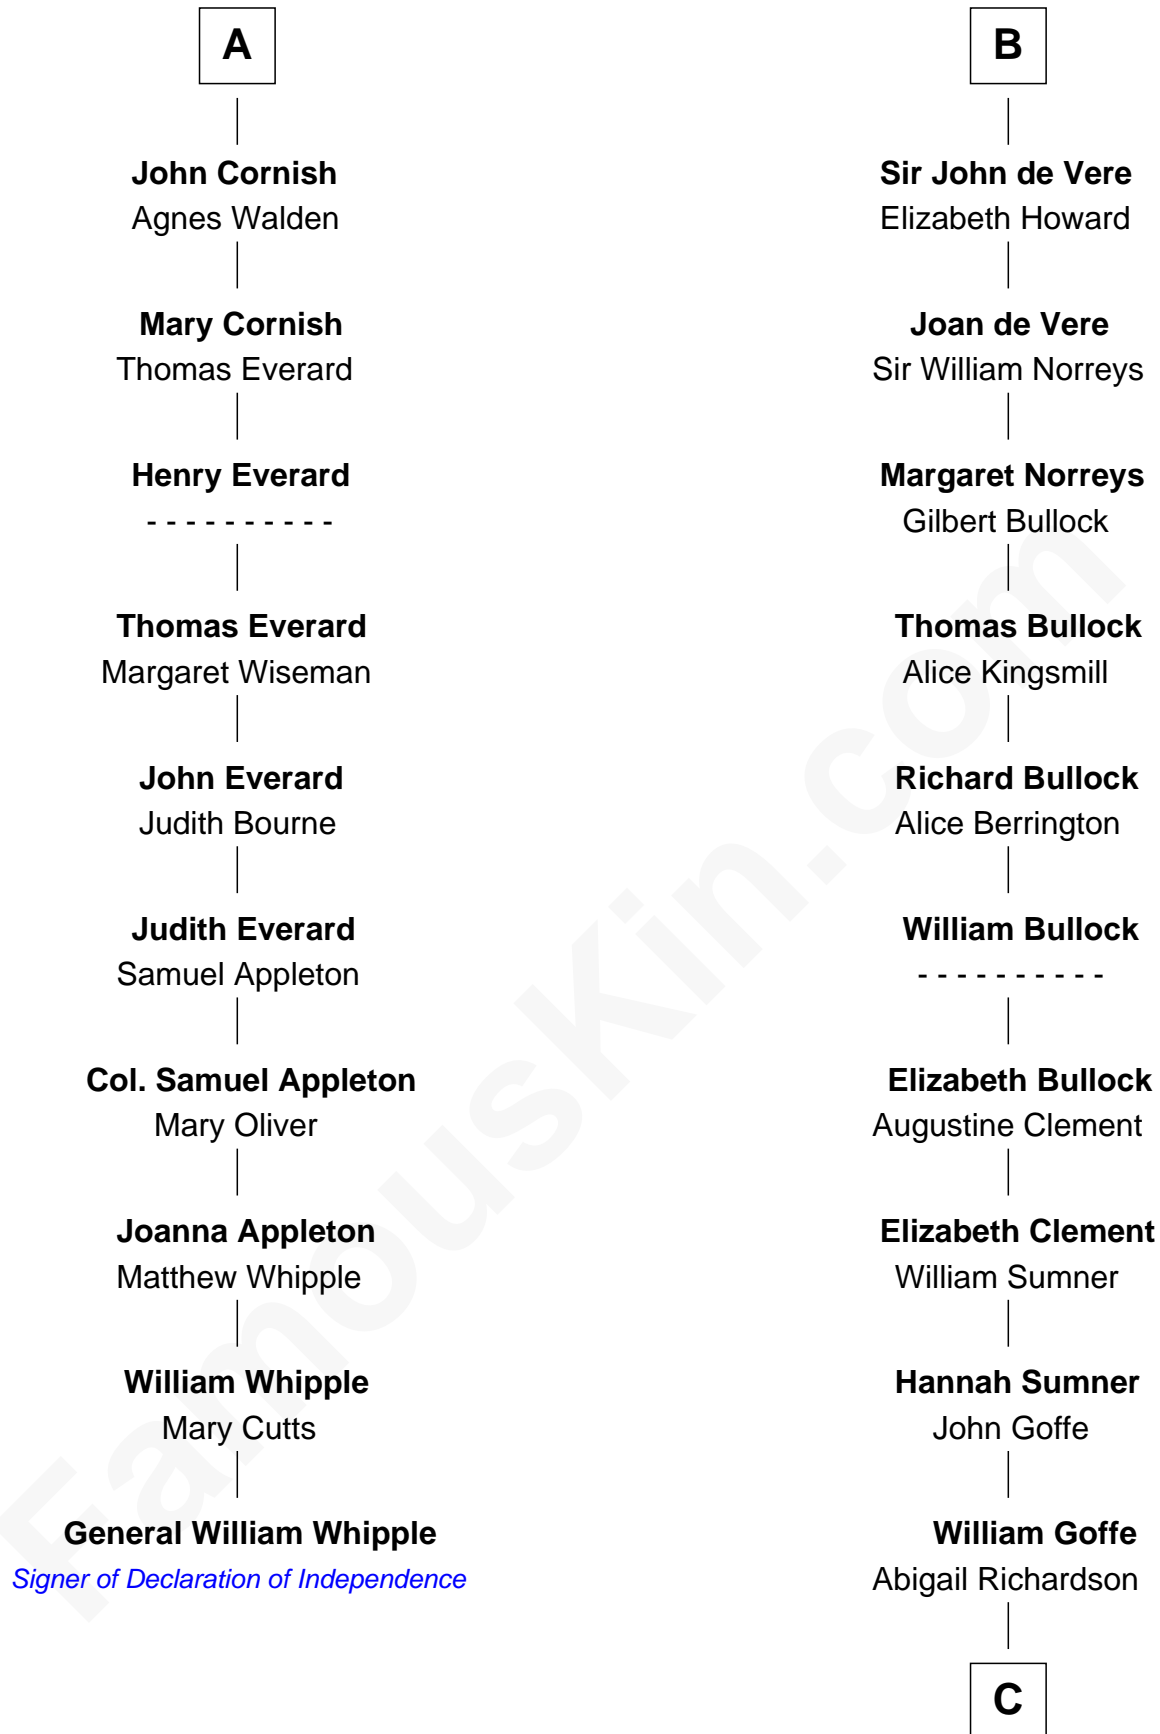

FamousKin.com

Relationship Chart of

General William Whipple

Signer of the Declaration of Independence

16th cousin 2 times removed of

Samuel Howard

Boston Tea Party Participant

C

Martha Goffe
Ebenezer Howard

Samuel Howard
Boston Tea Party Participant

FamousKin.com