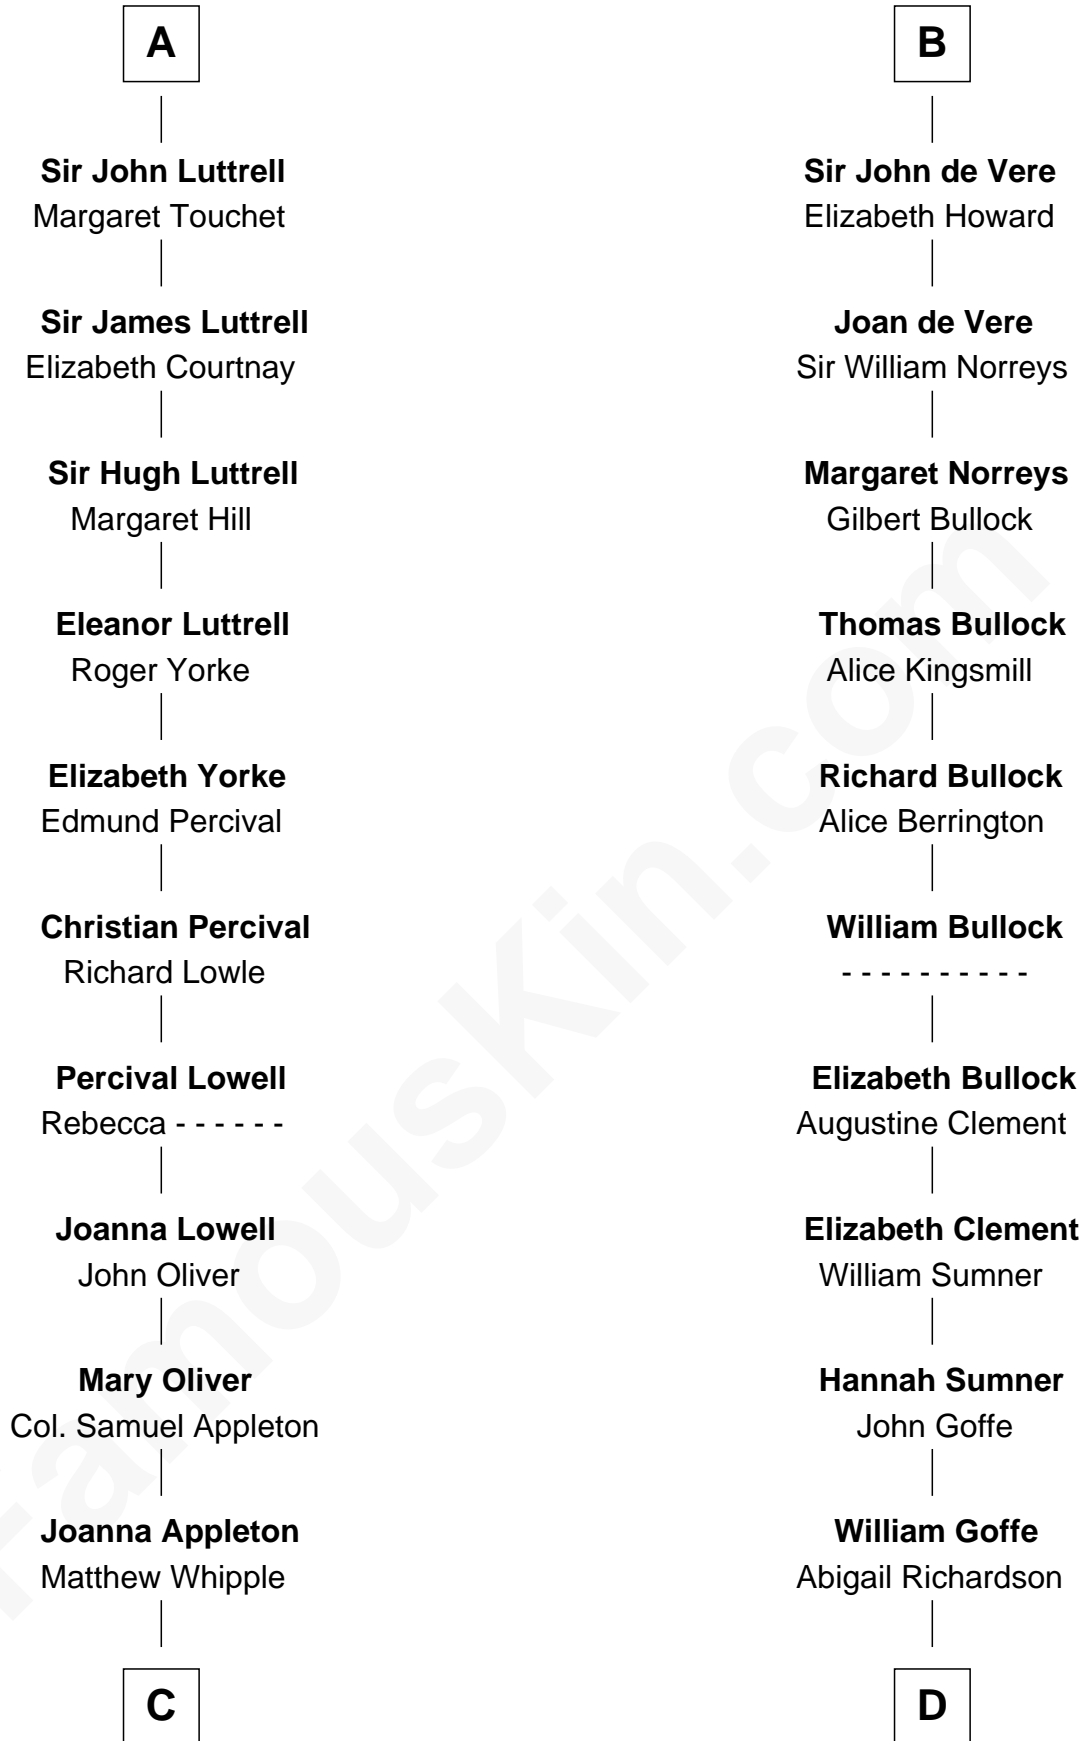

FamousKin.com

Relationship Chart of

General William Whipple

Signer of the Declaration of Independence

18th cousin of

Samuel Howard

Boston Tea Party Participant

Sir William Marshal

Isabel de Clare

C

William Whipple

Mary Cutts

General William Whipple

Signer of Declaration of Independence

D

Martha Goffe

Ebenezer Howard

Samuel Howard

Boston Tea Party Participant

FamousKin.com