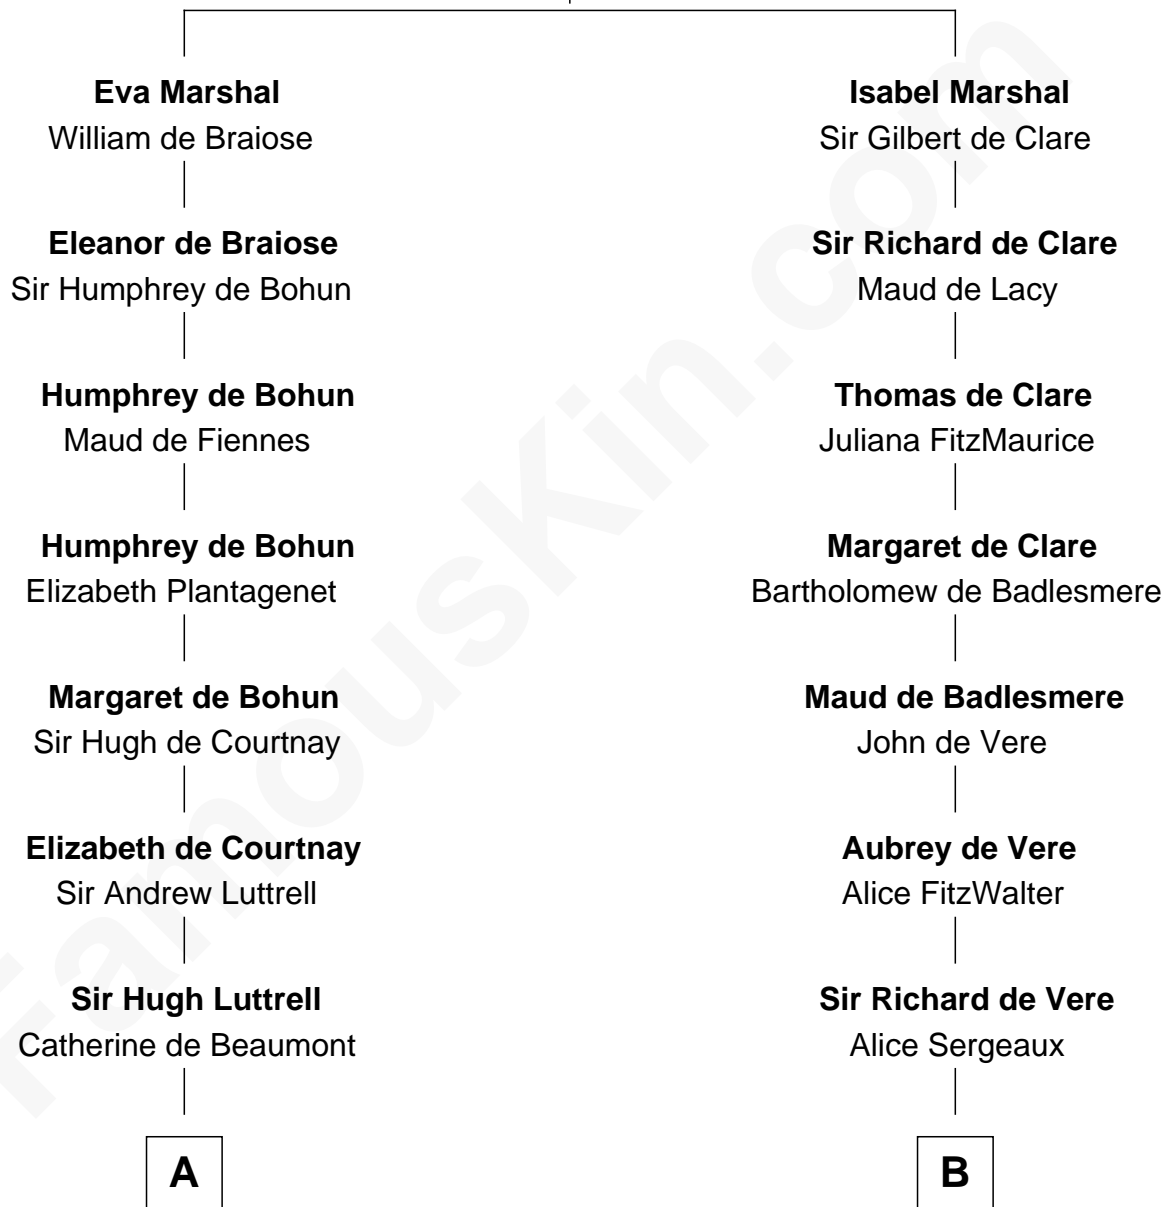

FamousKin.com

Relationship Chart of

General William Whipple

Signer of the Declaration of Independence

18th cousin of

Samuel Howard

Boston Tea Party Participant

Sir William Marshal

Isabel de Clare

C

William Whipple

Mary Cutts

General William Whipple

Signer of Declaration of Independence

D

Martha Goffe

Ebenezer Howard

Samuel Howard

Boston Tea Party Participant

FamousKin.com