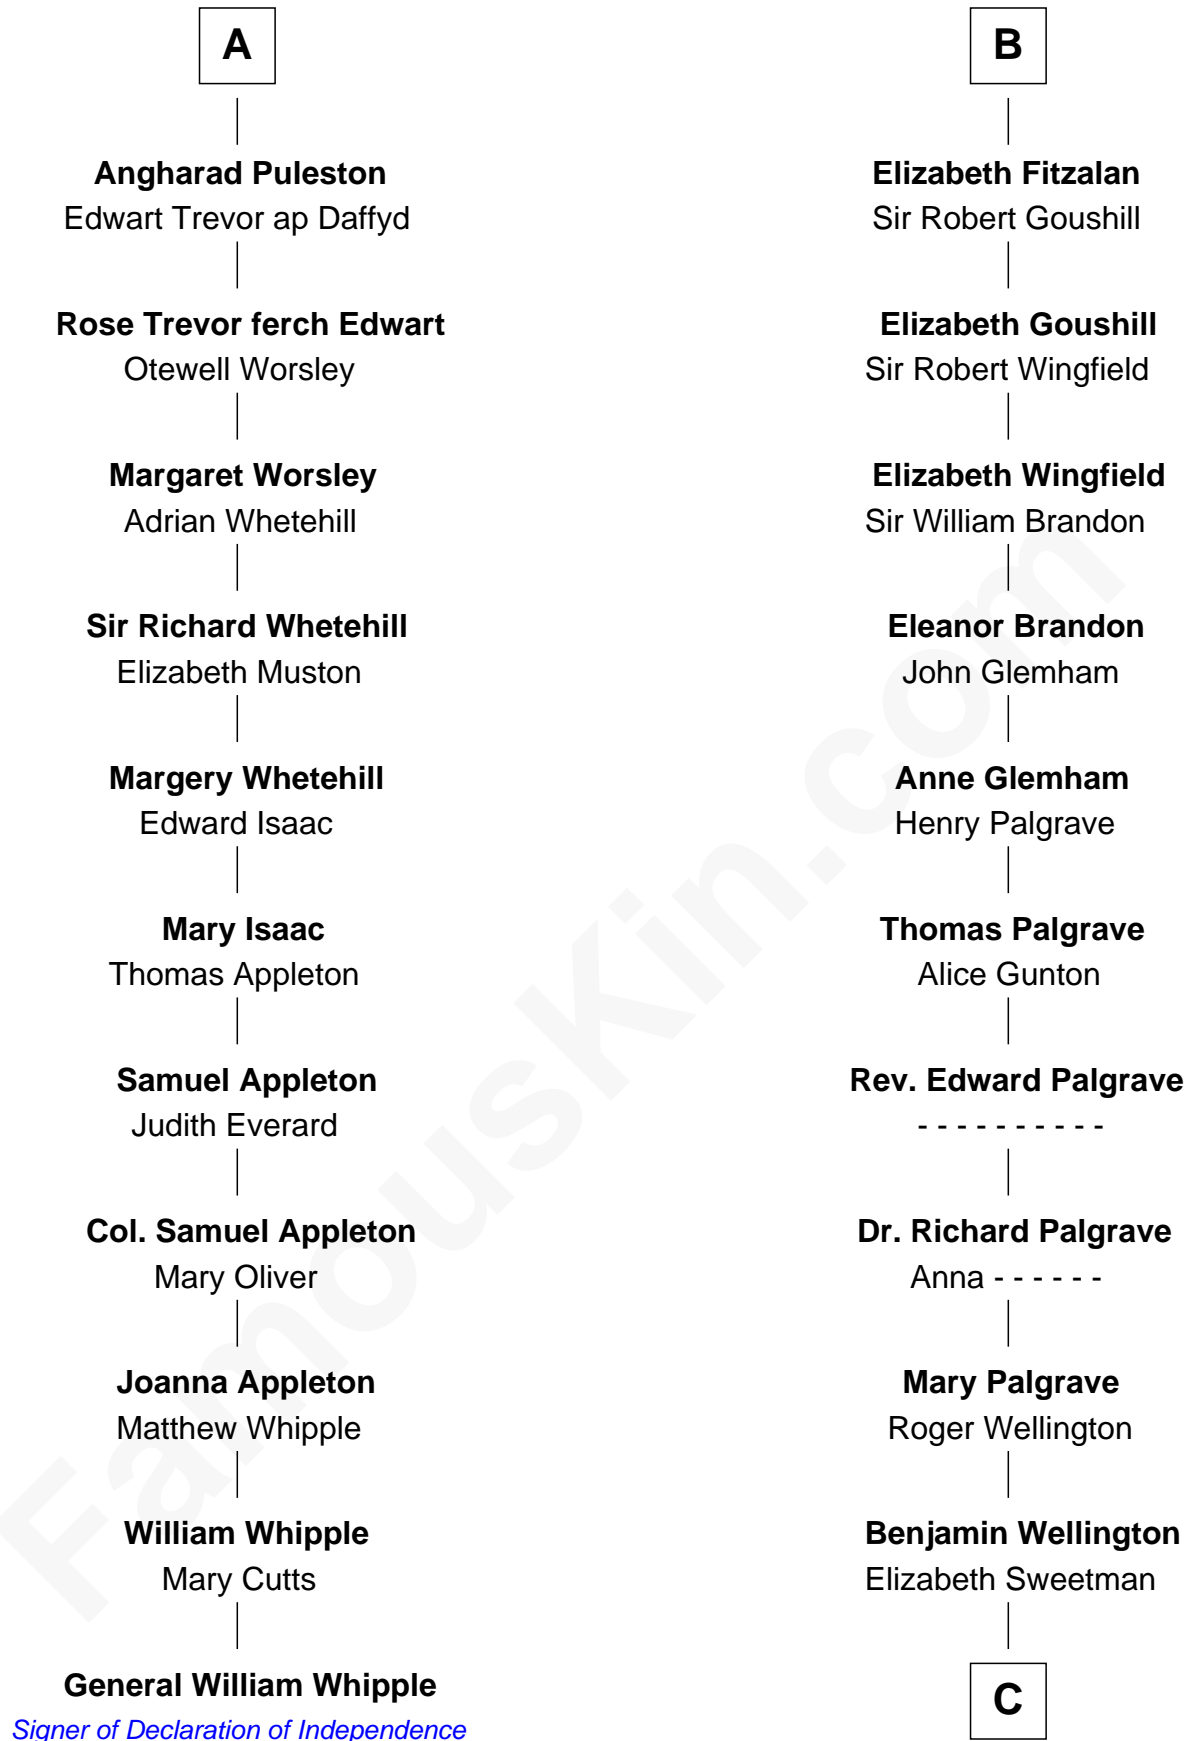

FamousKin.com

Relationship Chart of General William Whipple

Signer of the Declaration of Independence

17th cousin 3 times removed of

Eli Whitney

Inventor of the Cotton Gin

C

Elizabeth Wellington

John Fay

Benjamin Fay

Martha Miles

Elizabeth Fay

Eli Whitney

Eli Whitney

Inventor of the Cotton Gin

FamousKin.com