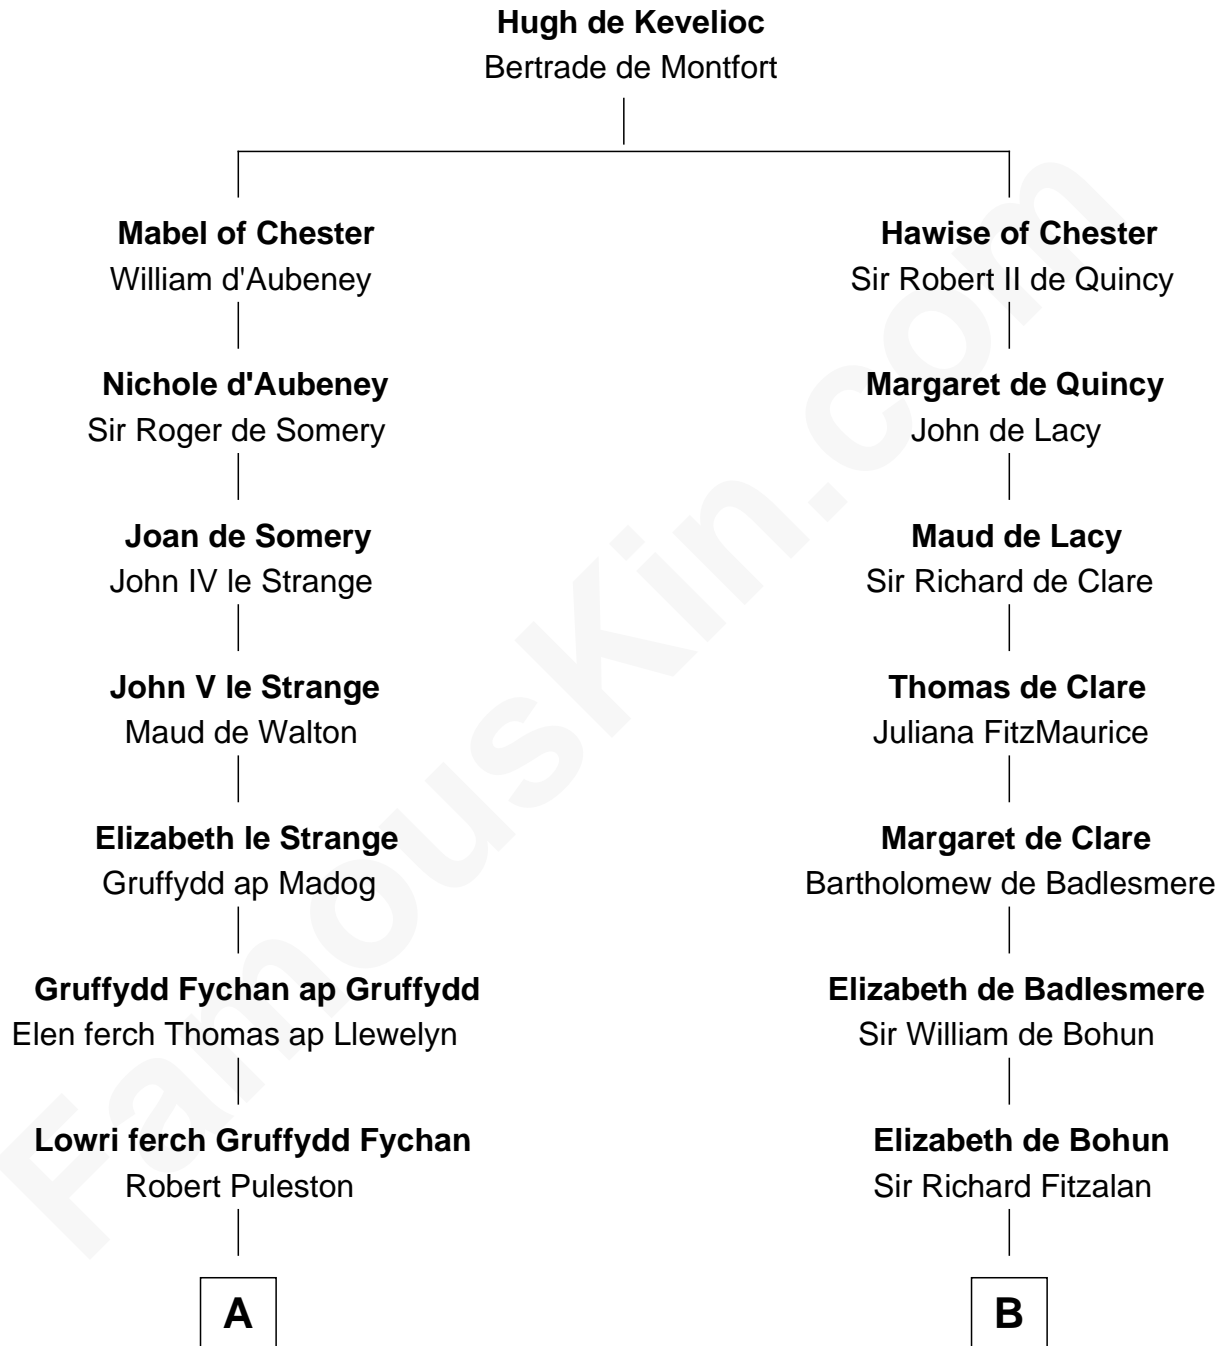

FamousKin.com

Relationship Chart of General William Whipple

Signer of the Declaration of Independence

17th cousin 3 times removed of

Eli Whitney

Inventor of the Cotton Gin

C

Elizabeth Wellington

John Fay

Benjamin Fay

Martha Miles

Elizabeth Fay

Eli Whitney

Eli Whitney

Inventor of the Cotton Gin

FamousKin.com