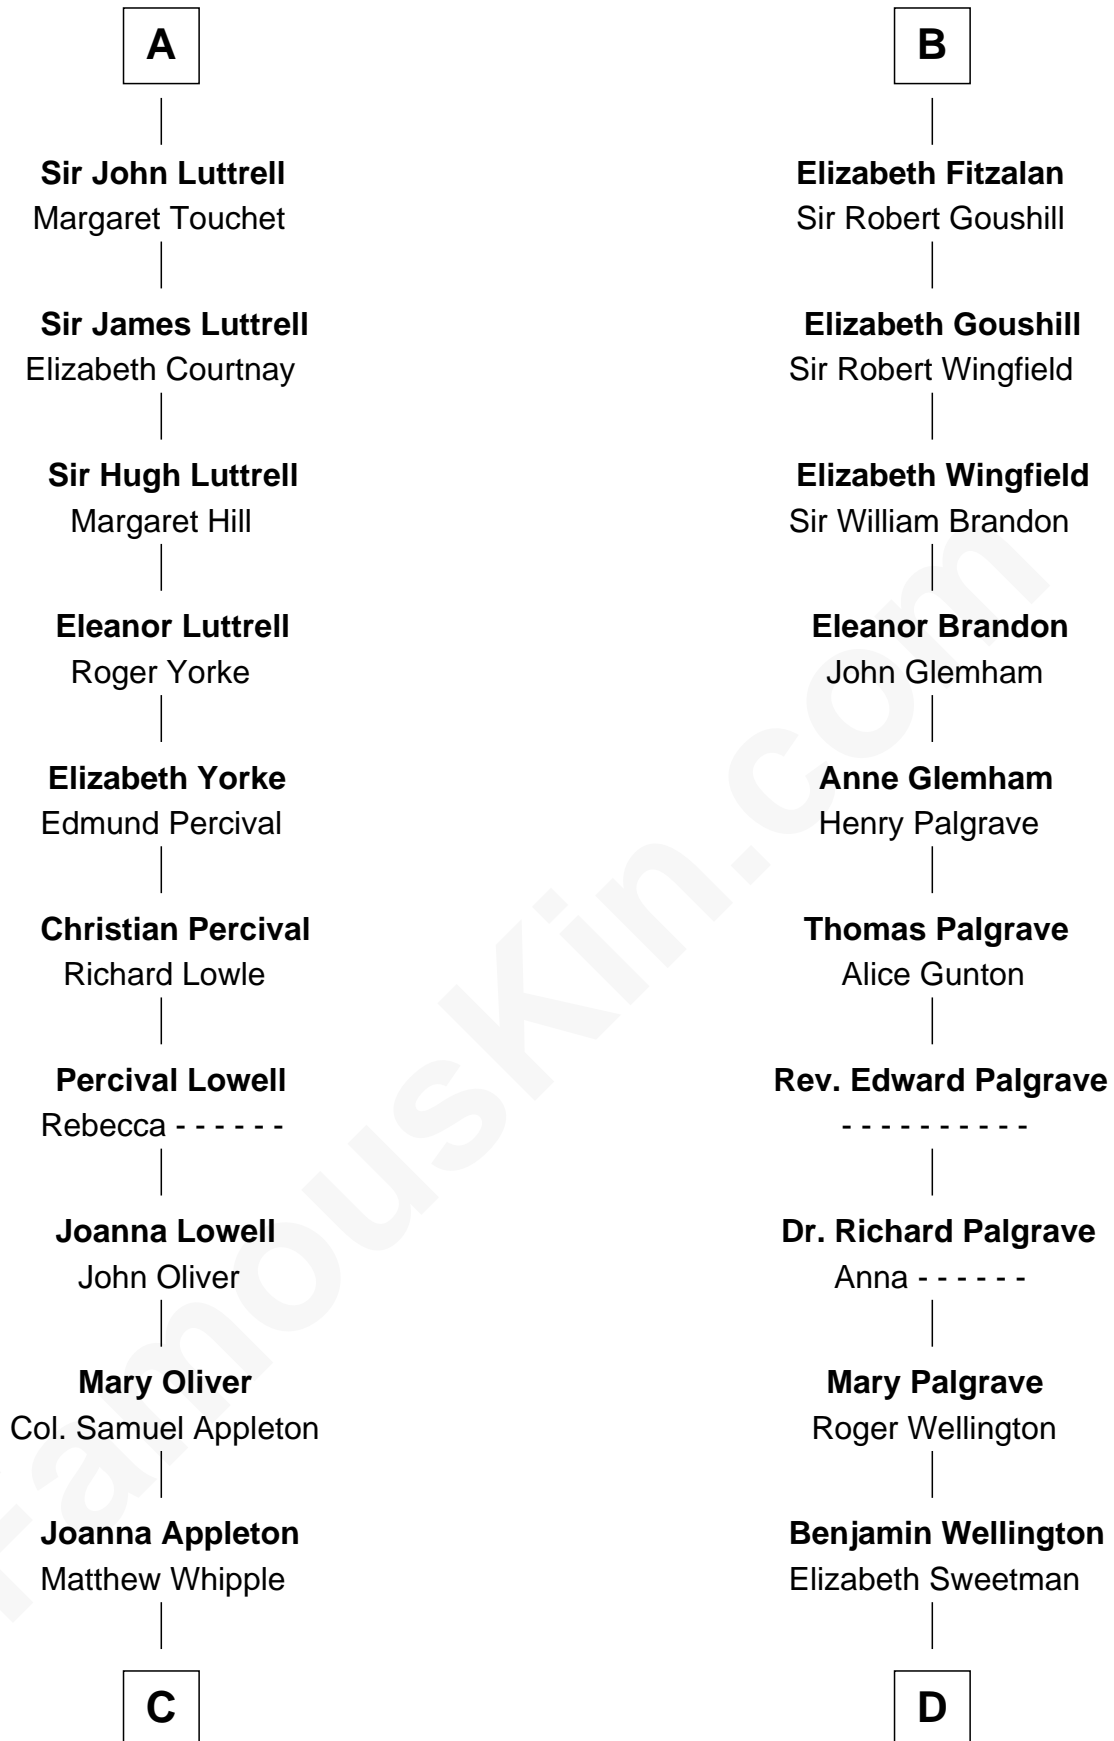

FamousKin.com

Relationship Chart of General William Whipple

Signer of the Declaration of Independence

18th cousin 2 times removed of

Eli Whitney

Inventor of the Cotton Gin

C

William Whipple

Mary Cutts

General William Whipple

Signer of Declaration of Independence

D

Elizabeth Wellington

John Fay

Benjamin Fay

Martha Miles

Elizabeth Fay

Eli Whitney

Eli Whitney

Inventor of the Cotton Gin

FamousKin.com