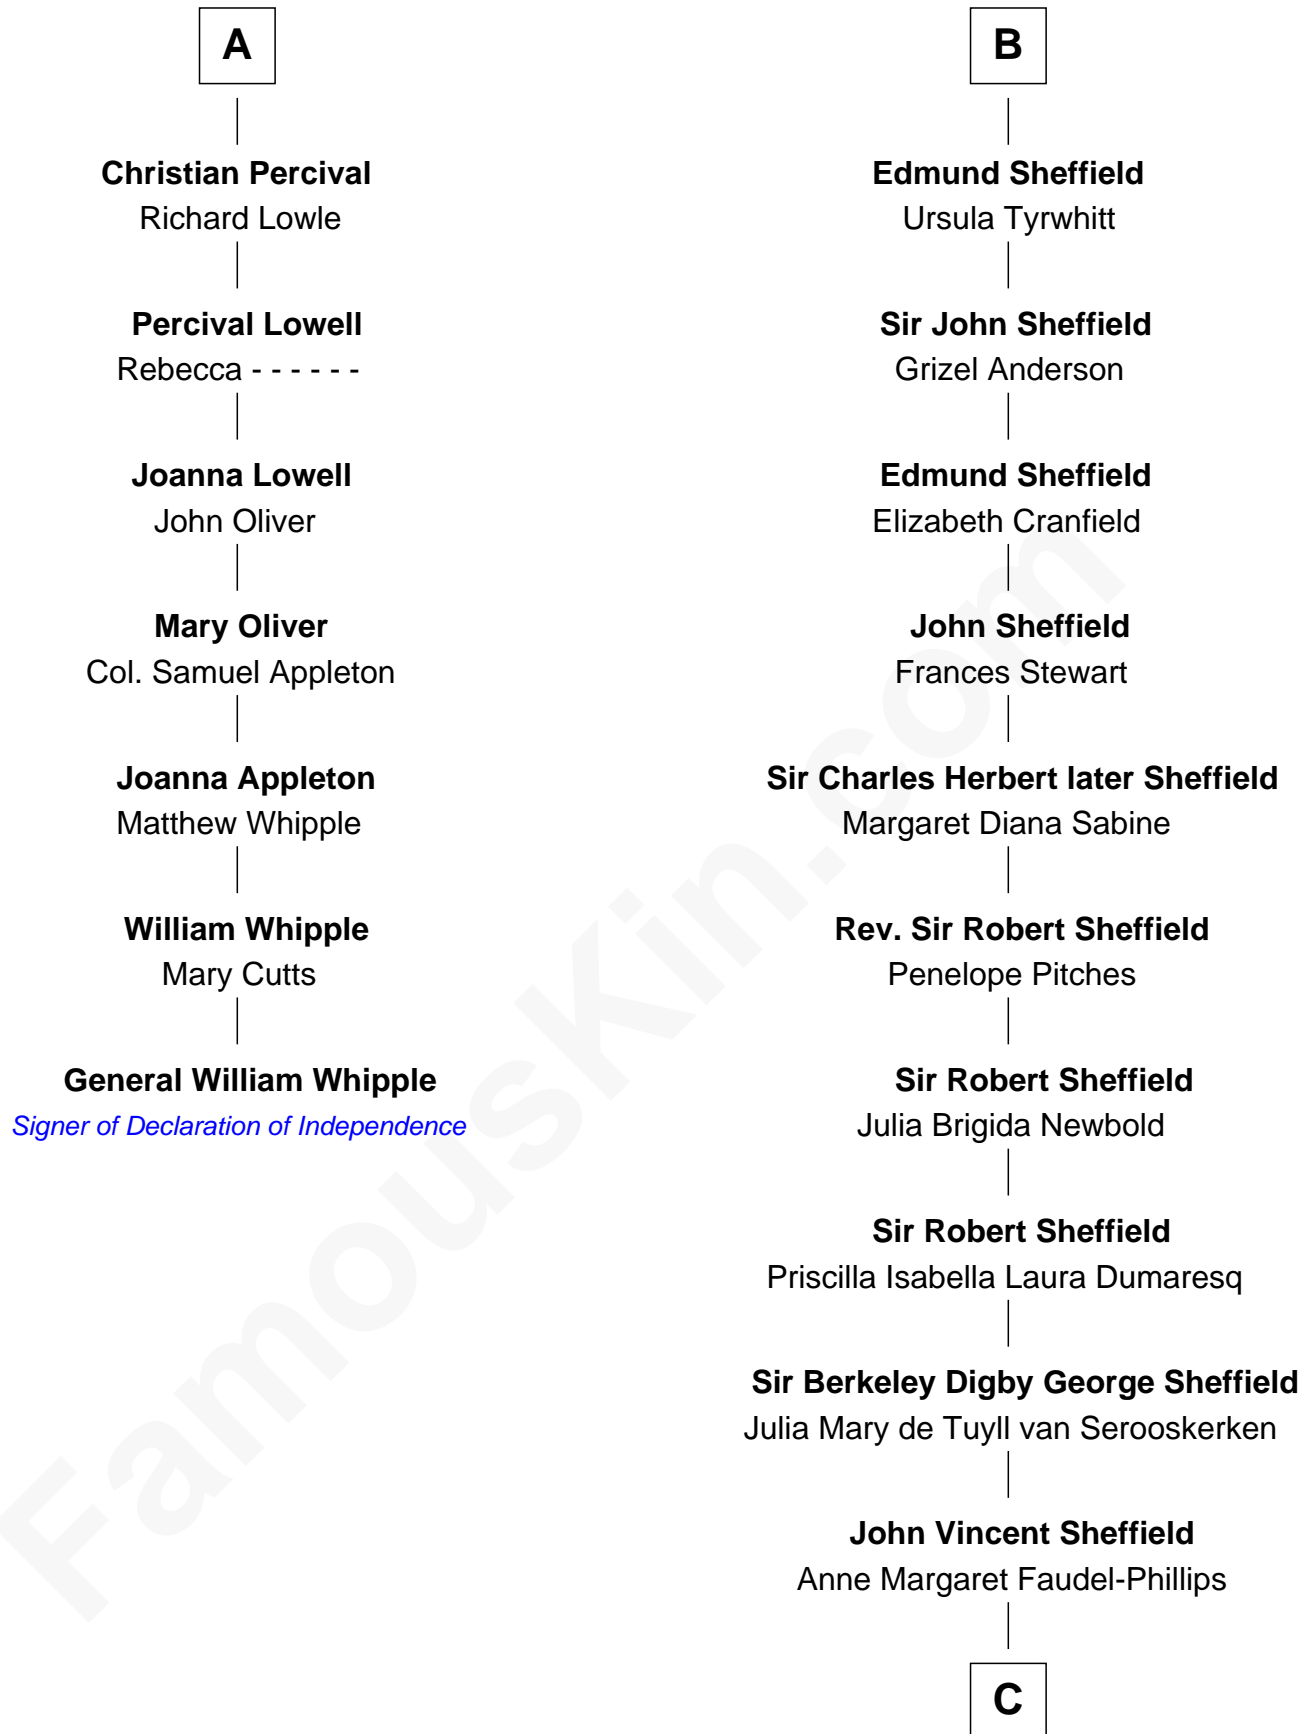

FamousKin.com

Relationship Chart of

General William Whipple

Signer of the Declaration of Independence

13th cousin 6 times removed of

Cara Delevingne

Fashion Model and Movie Actress

Sir Hugh de Courtnay

John de Vere

Elizabeth Trussel

Anne de Vere

Edmund Sheffield

Sir John Sheffield

Douglas Howard

B

C