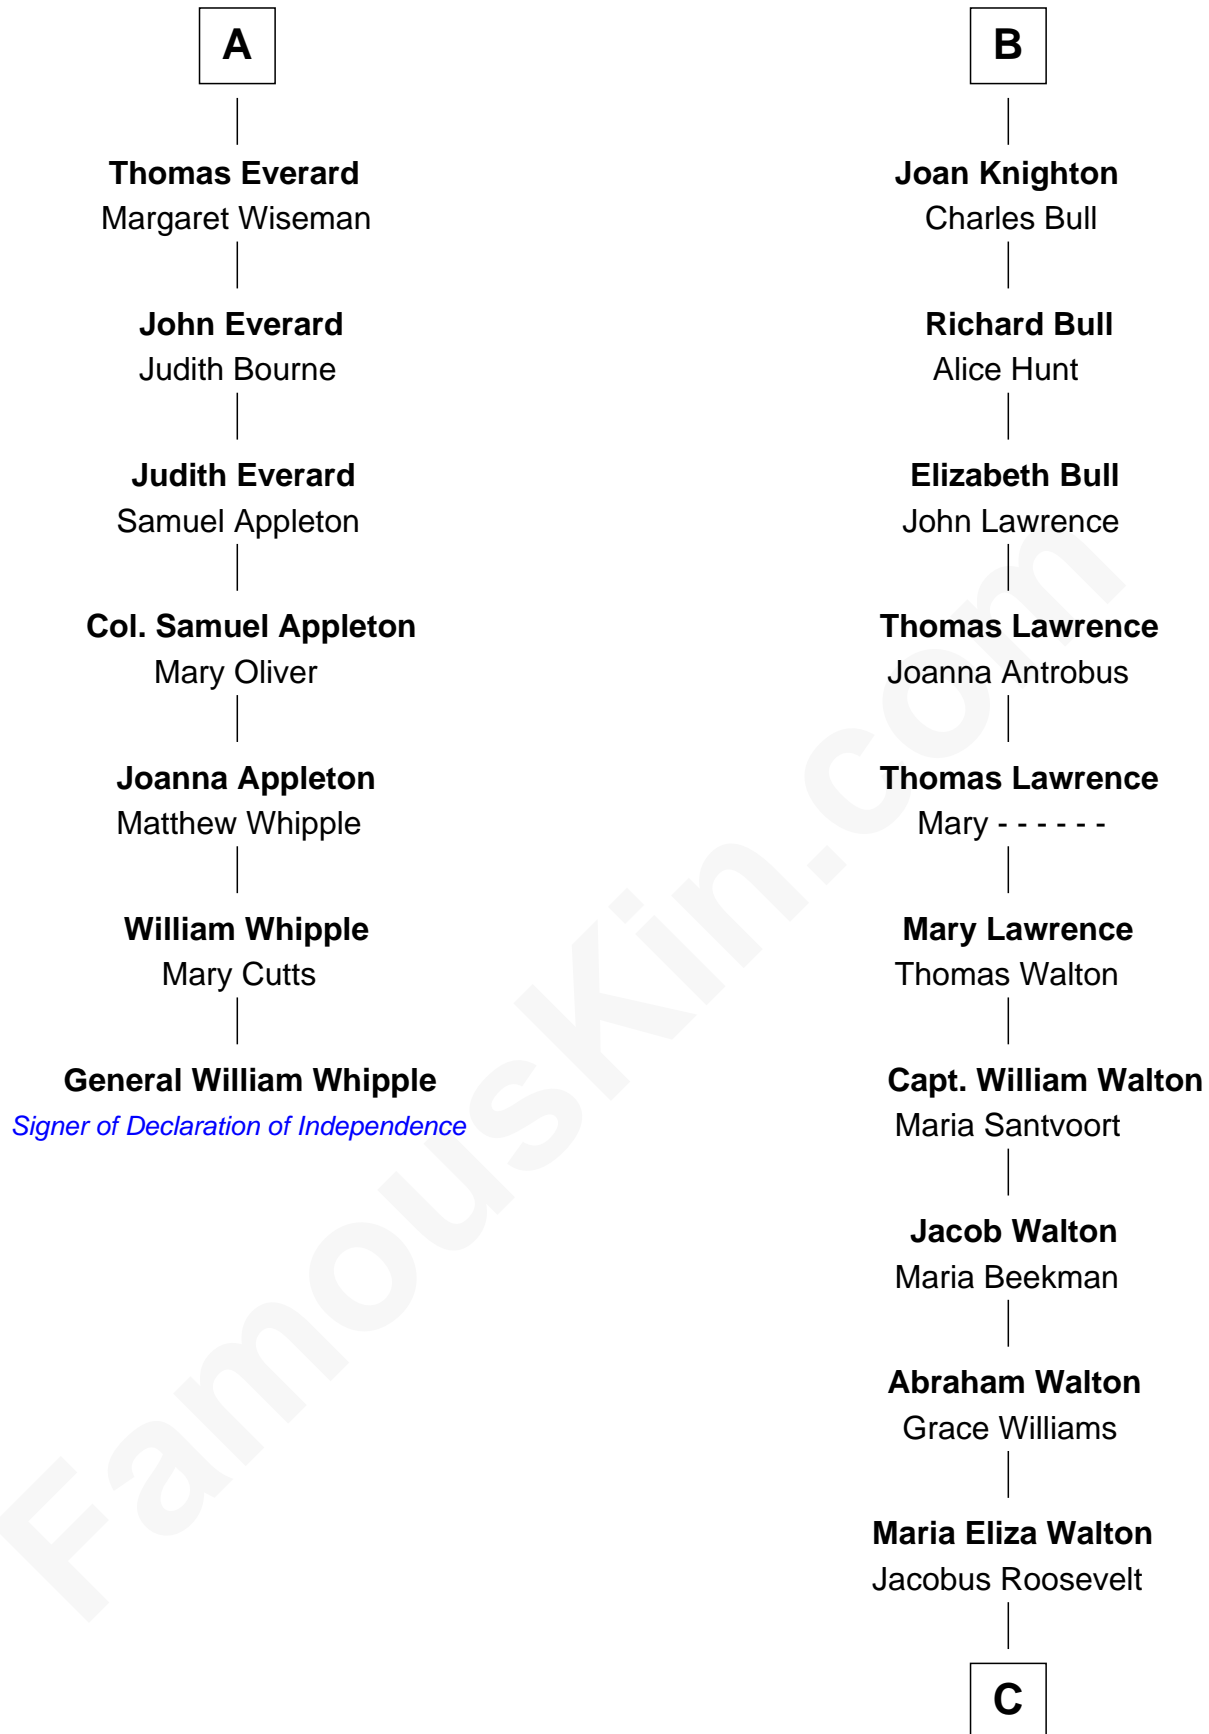

FamousKin.com

Relationship Chart of

General William Whipple

Signer of the Declaration of Independence

13th cousin 6 times removed of

Franklin D. Roosevelt

32nd U.S. President

C

Isaac Daniel Roosevelt
Mary Rebecca Aspinwall

James Roosevelt
Sara Delano

Franklin D. Roosevelt
32nd U.S. President

FamousKin.com