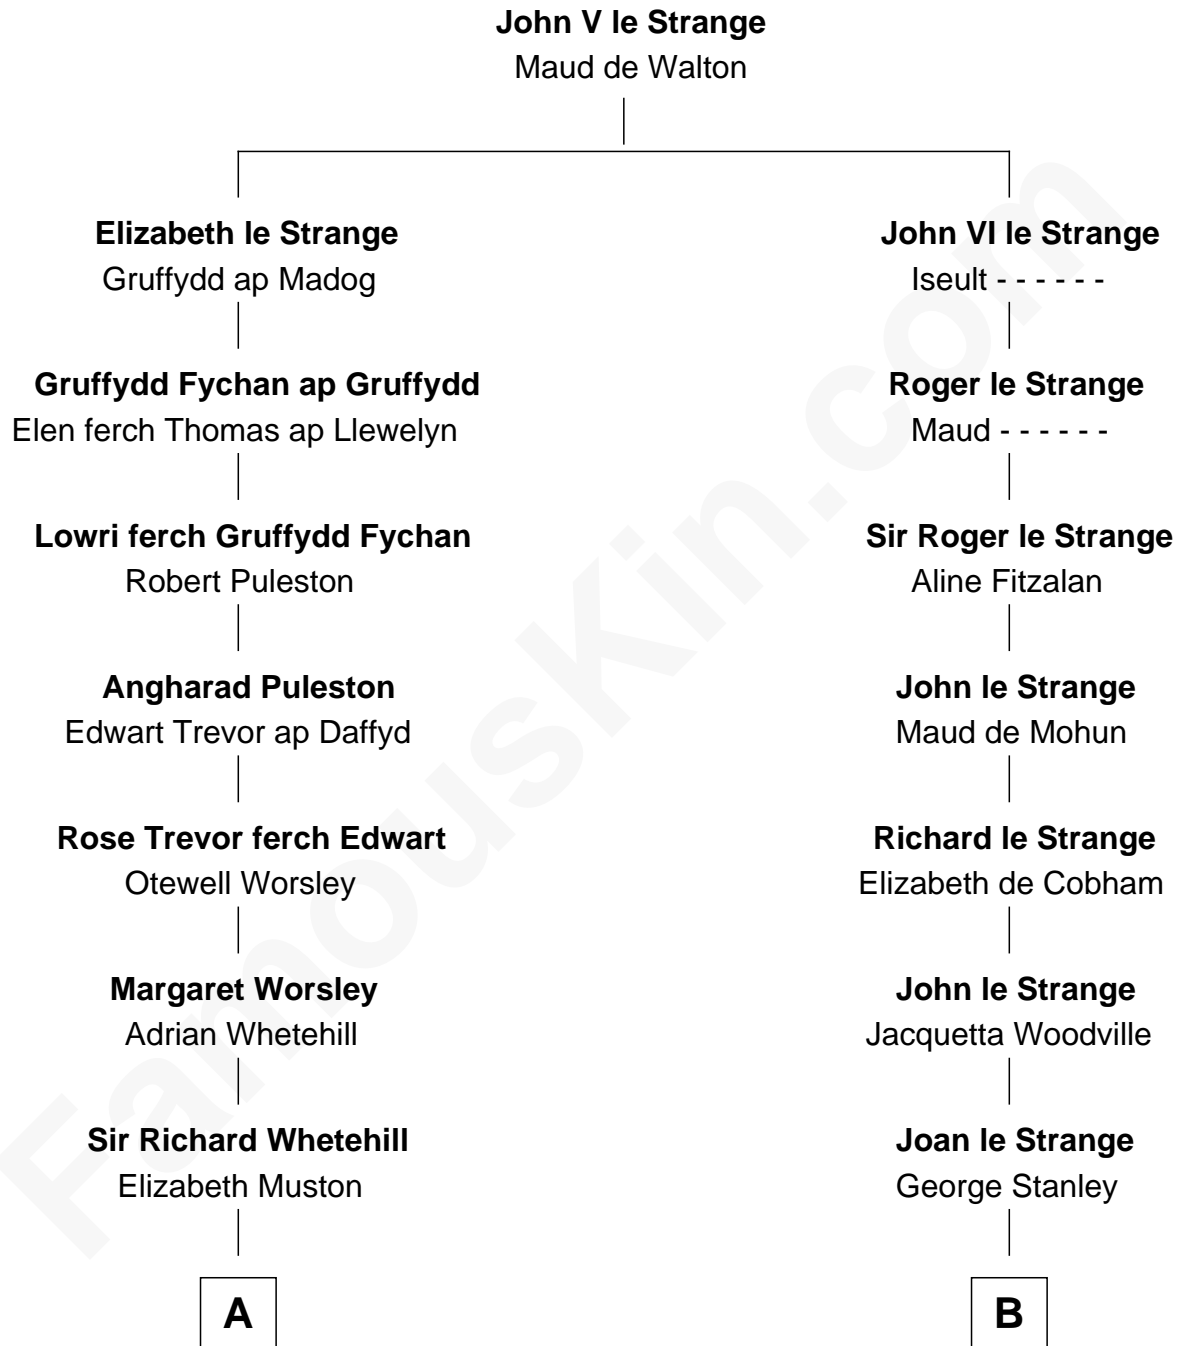

FamousKin.com

Relationship Chart of

General William Whipple

Signer of the Declaration of Independence

13th cousin 8 times removed of

Franklin D. Roosevelt

32nd U.S. President

C

Rebecca Smith

John Aspinwall

John Aspinwall

Susan Howland

Mary Rebecca Aspinwall

Isaac Daniel Roosevelt

James Roosevelt

Sara Delano