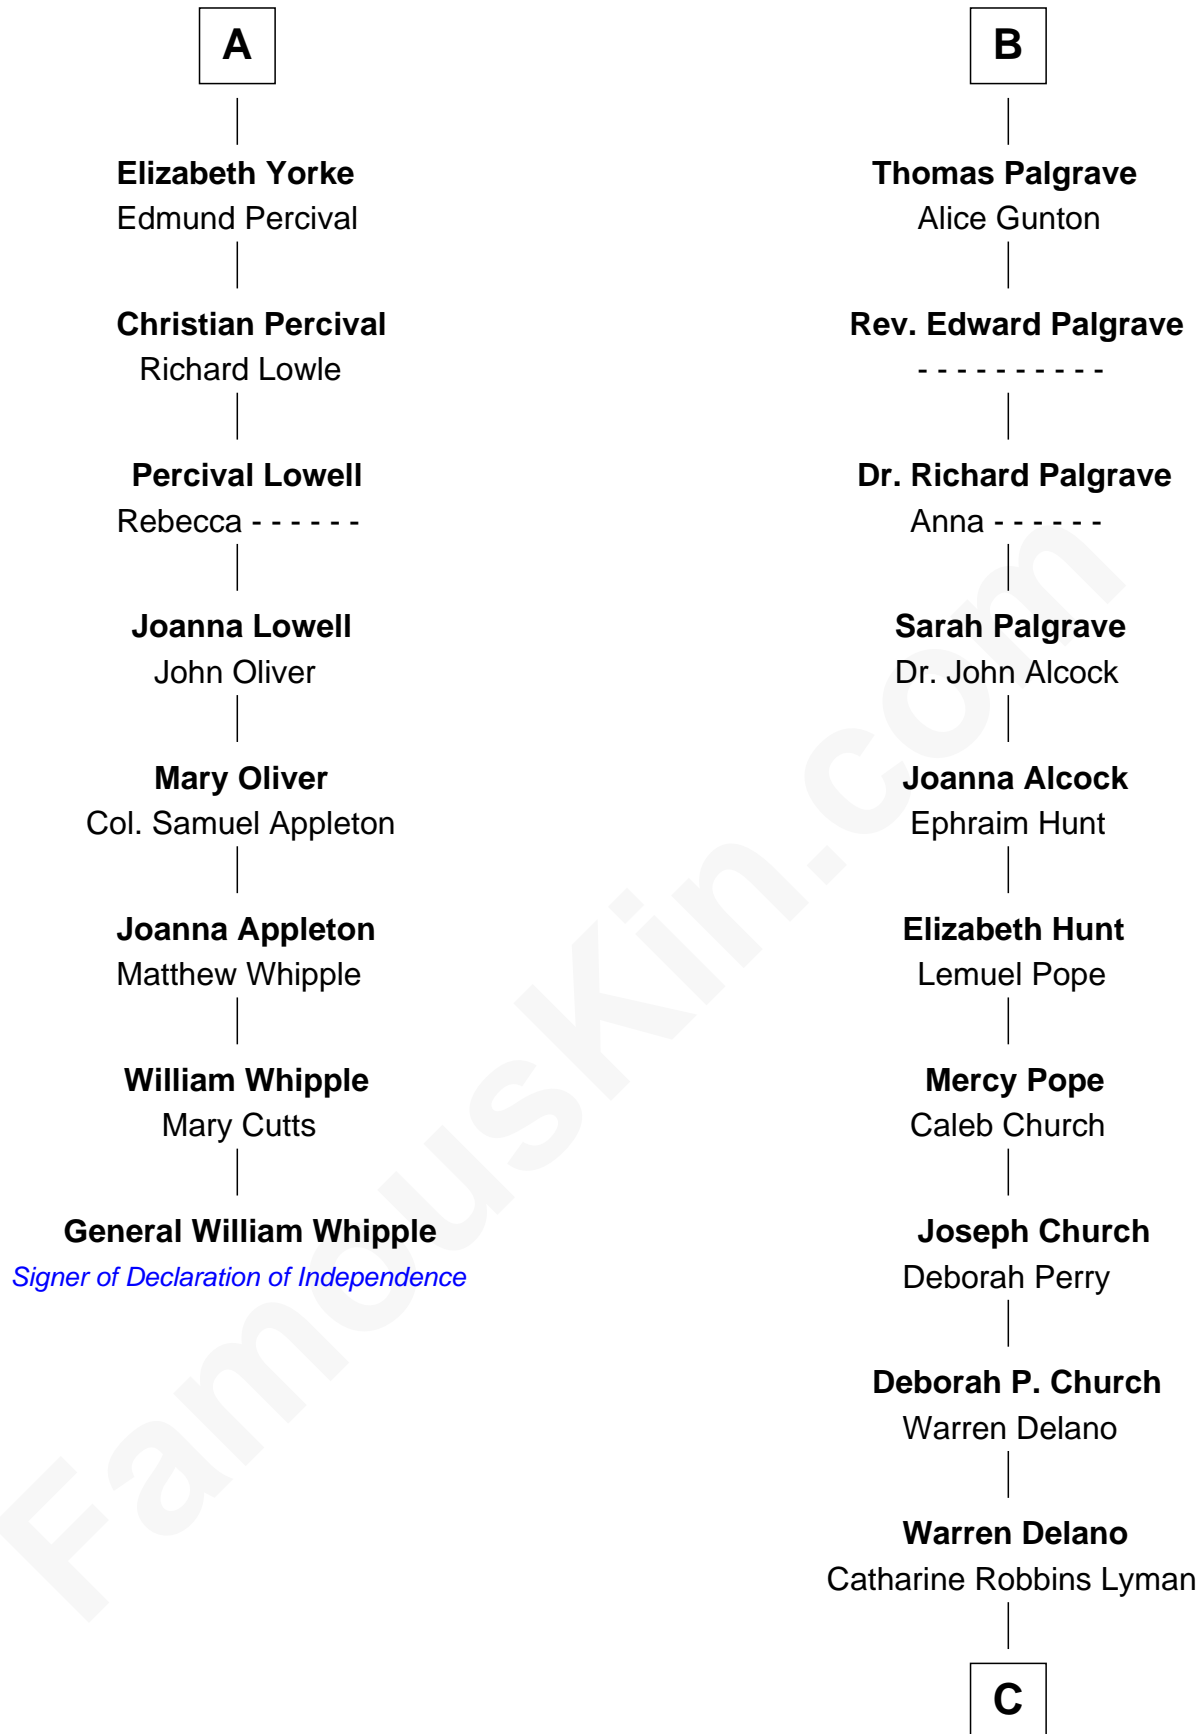

FamousKin.com

Relationship Chart of

General William Whipple

Signer of the Declaration of Independence

14th cousin 4 times removed of

Franklin D. Roosevelt

32nd U.S. President

Humphrey de Bohun
Elizabeth Plantagenet

C

Sara Delano
James Roosevelt

Franklin D. Roosevelt
32nd U.S. President

FamousKin.com