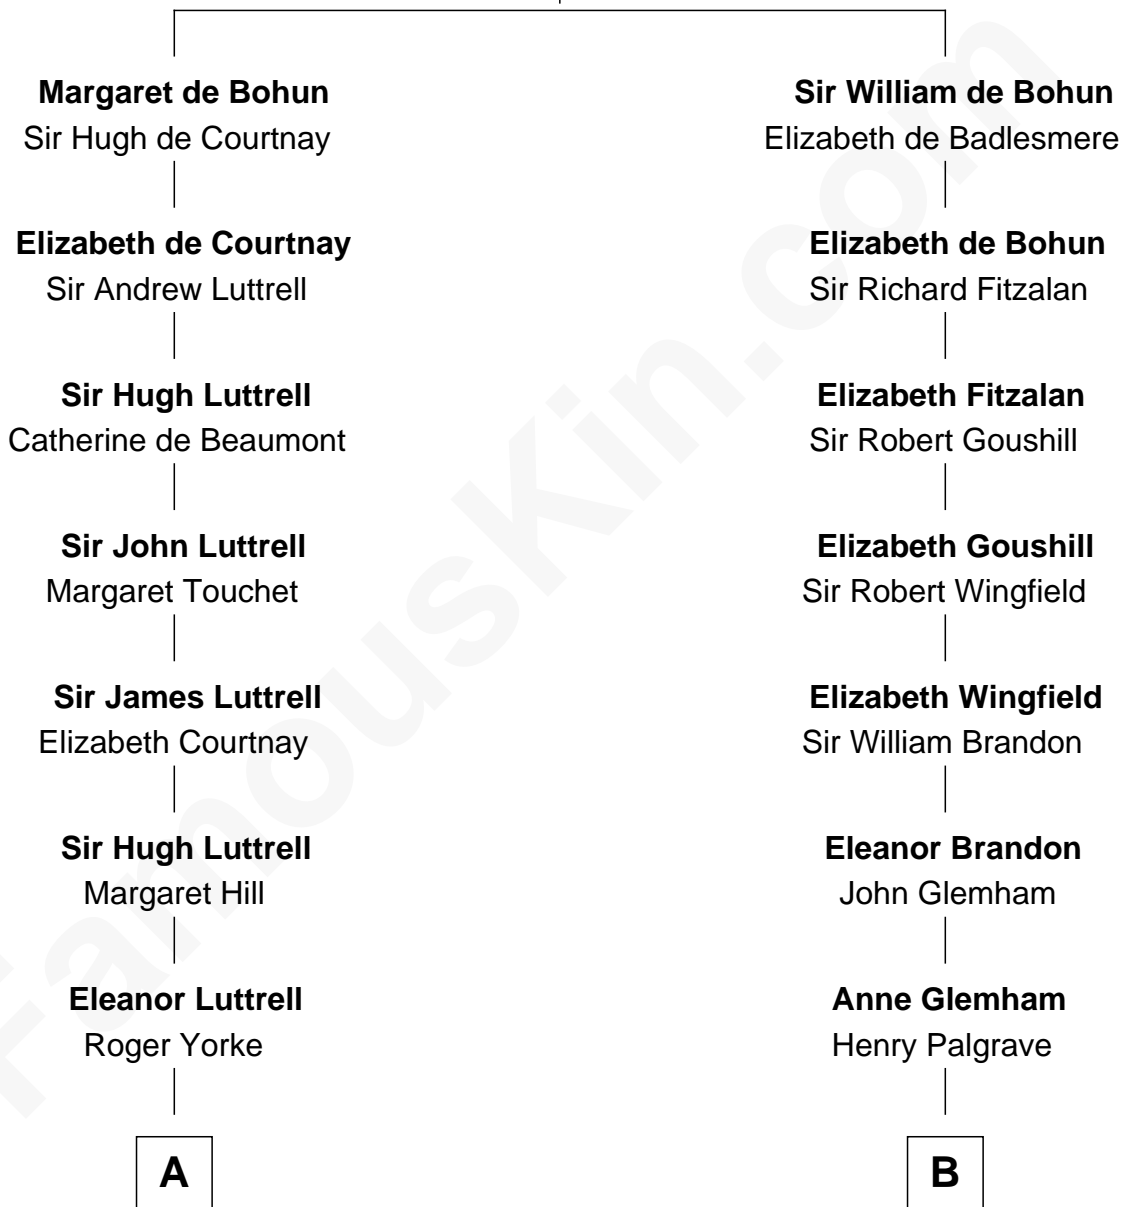

FamousKin.com

Relationship Chart of

General William Whipple

Signer of the Declaration of Independence

14th cousin 4 times removed of

Franklin D. Roosevelt

32nd U.S. President

Humphrey de Bohun
Elizabeth Plantagenet

C

Sara Delano
James Roosevelt

Franklin D. Roosevelt
32nd U.S. President

FamousKin.com