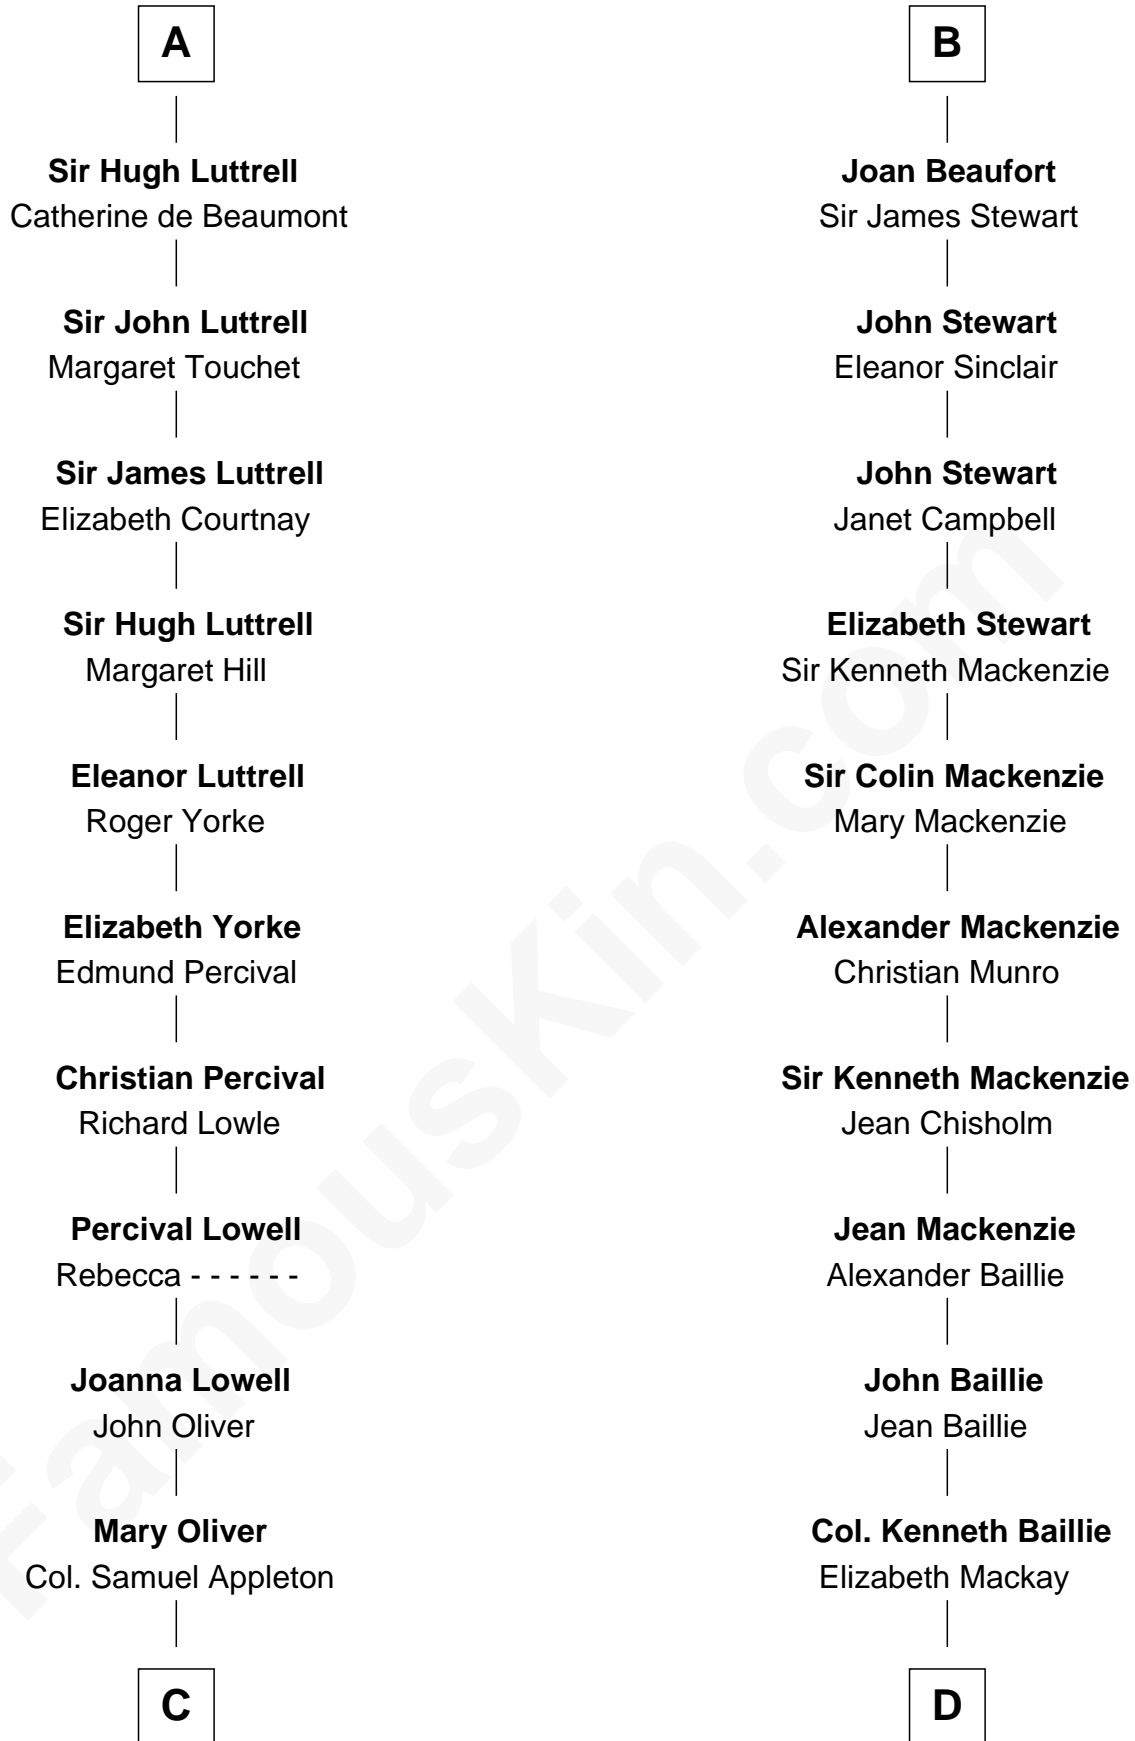

FamousKin.com

Relationship Chart of

General William Whipple

Signer of the Declaration of Independence

19th cousin 2 times removed of

Theodore Roosevelt

26th U.S. President

Sir Geoffrey FitzPiers

Alice Fitzalan

Sir Thomas de Holand

Elizabeth de Courtney

Sir Andrew Luttrell

Margaret de Holand

Sir John Beaufort

A

B