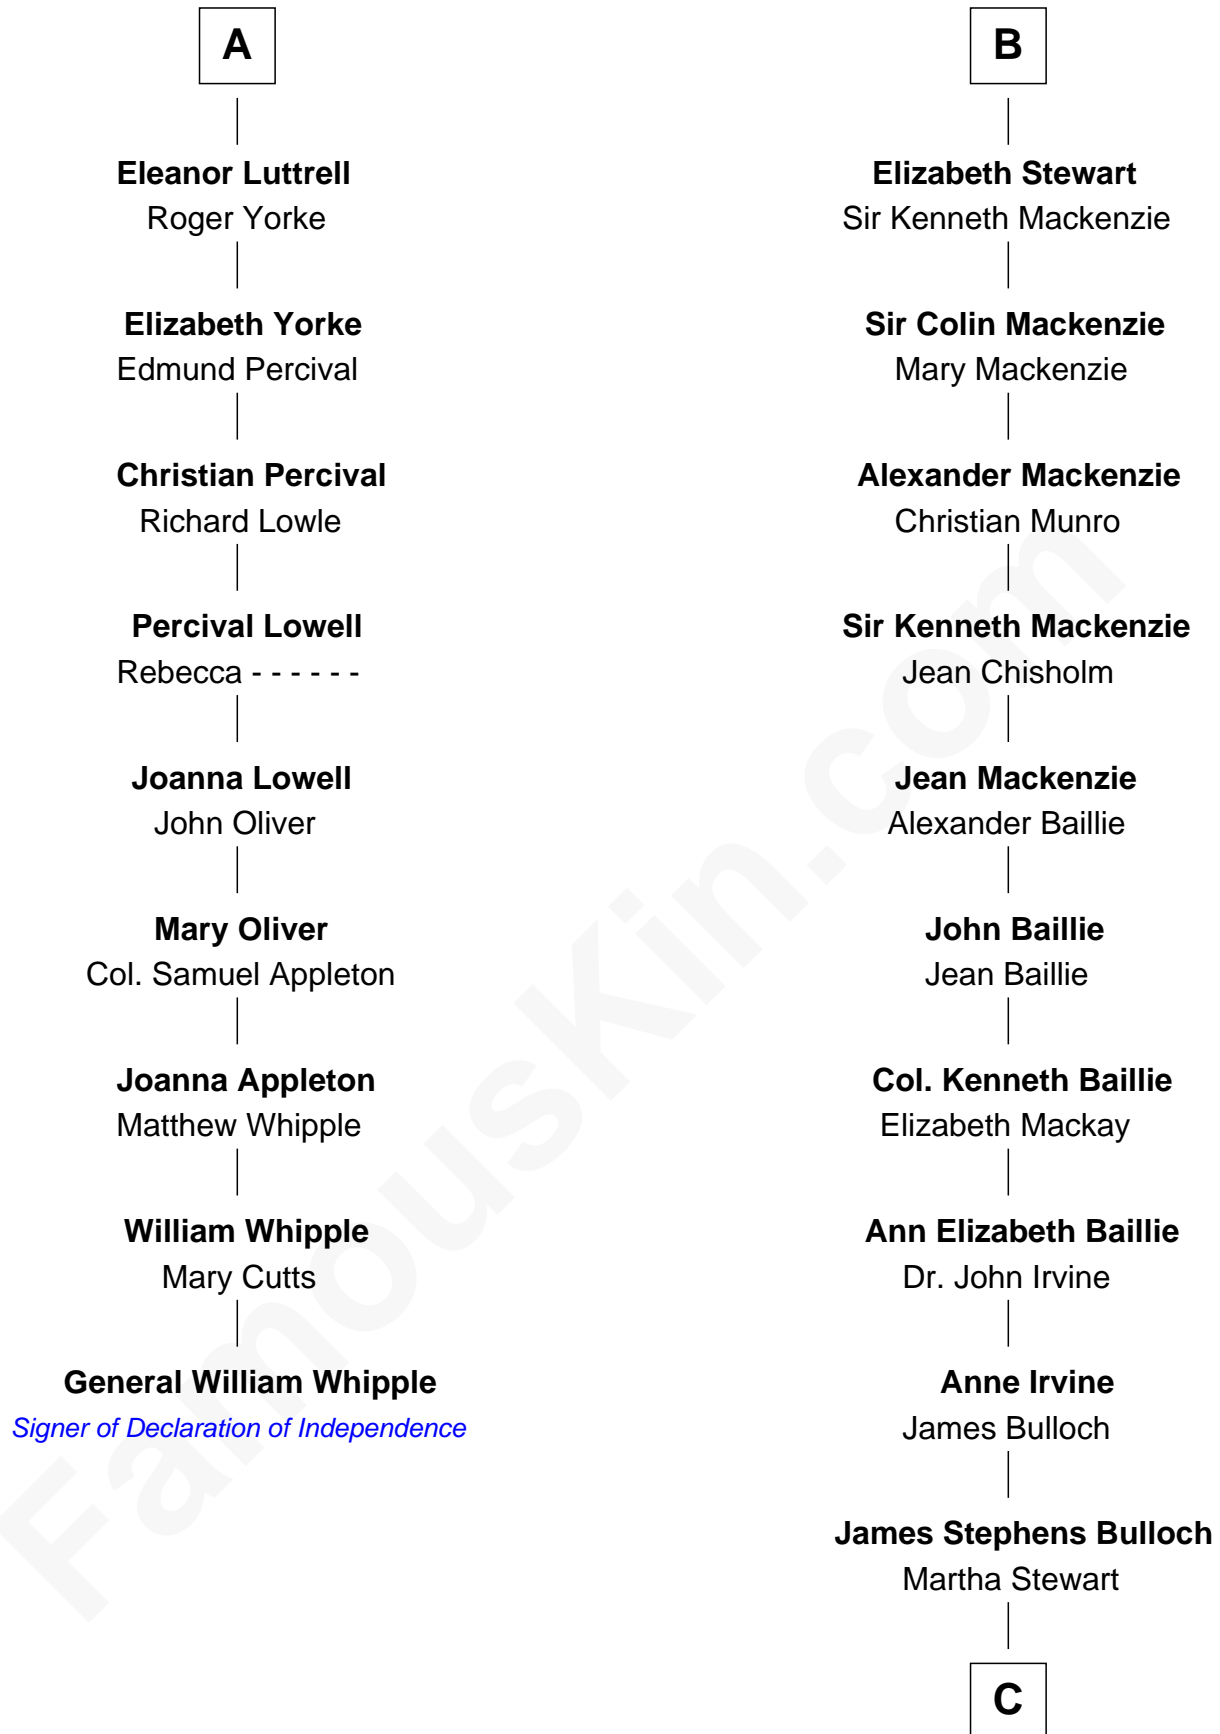

FamousKin.com

Relationship Chart of General William Whipple

Signer of the Declaration of Independence

15th cousin 3 times removed of

Theodore Roosevelt

26th U.S. President

C

Martha Bulloch
Theodore Roosevelt

Theodore Roosevelt
26th U.S. President

FamousKin.com