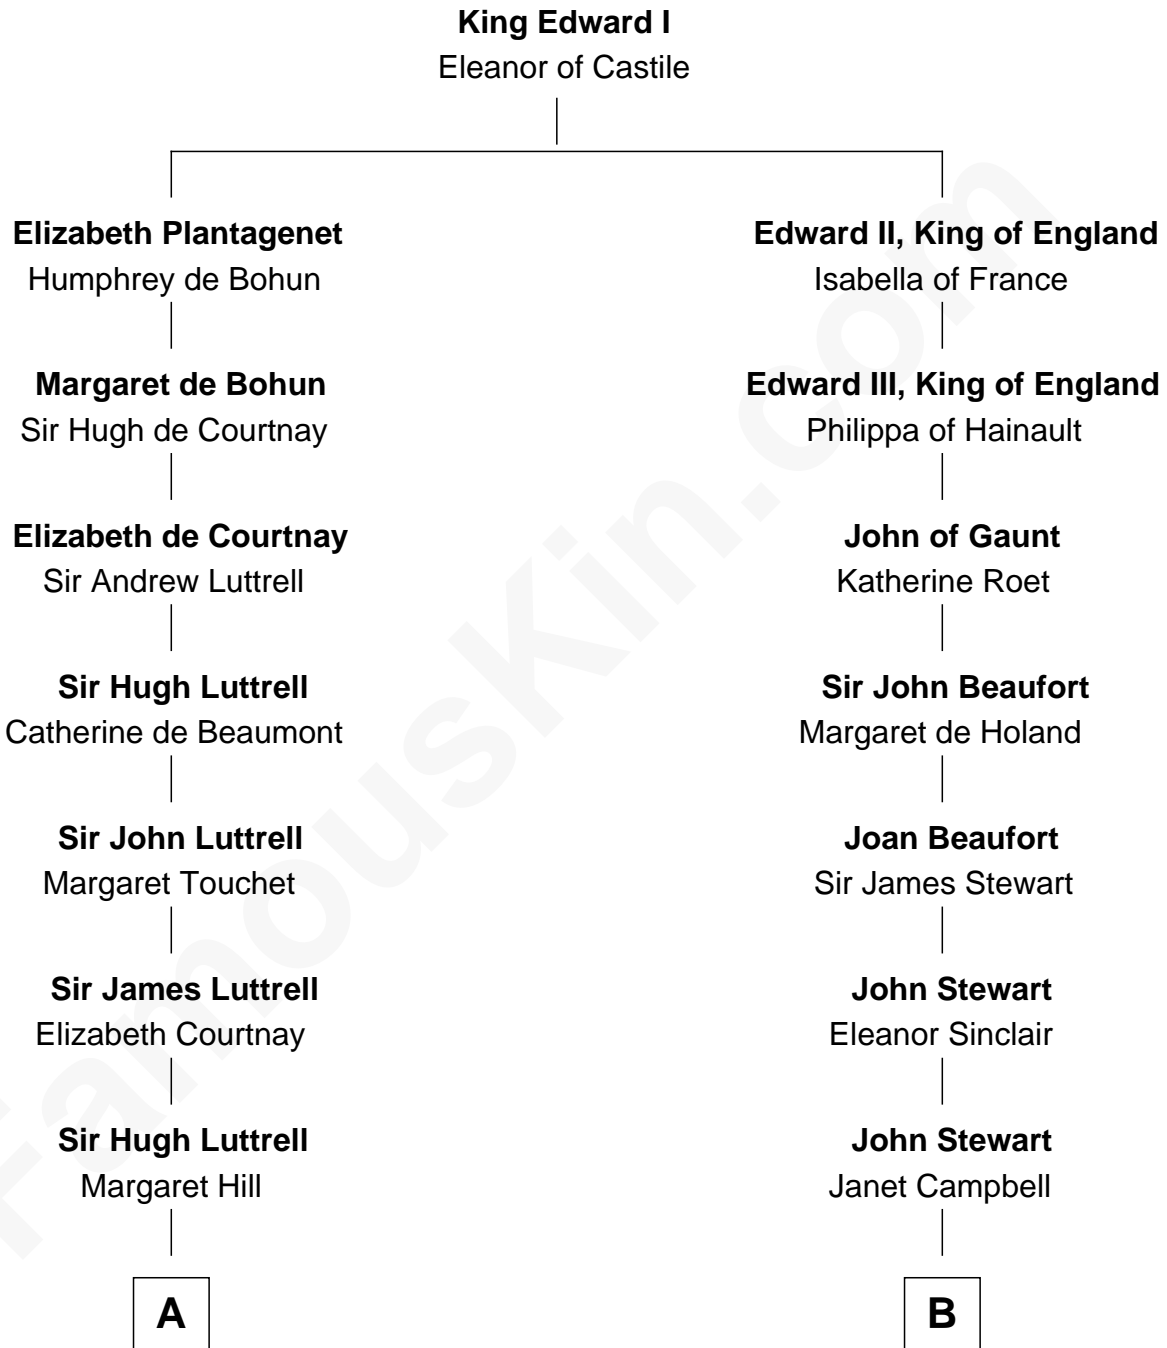

FamousKin.com

Relationship Chart of General William Whipple

Signer of the Declaration of Independence

15th cousin 3 times removed of

Theodore Roosevelt

26th U.S. President

C

Martha Bulloch
Theodore Roosevelt

Theodore Roosevelt
26th U.S. President

FamousKin.com