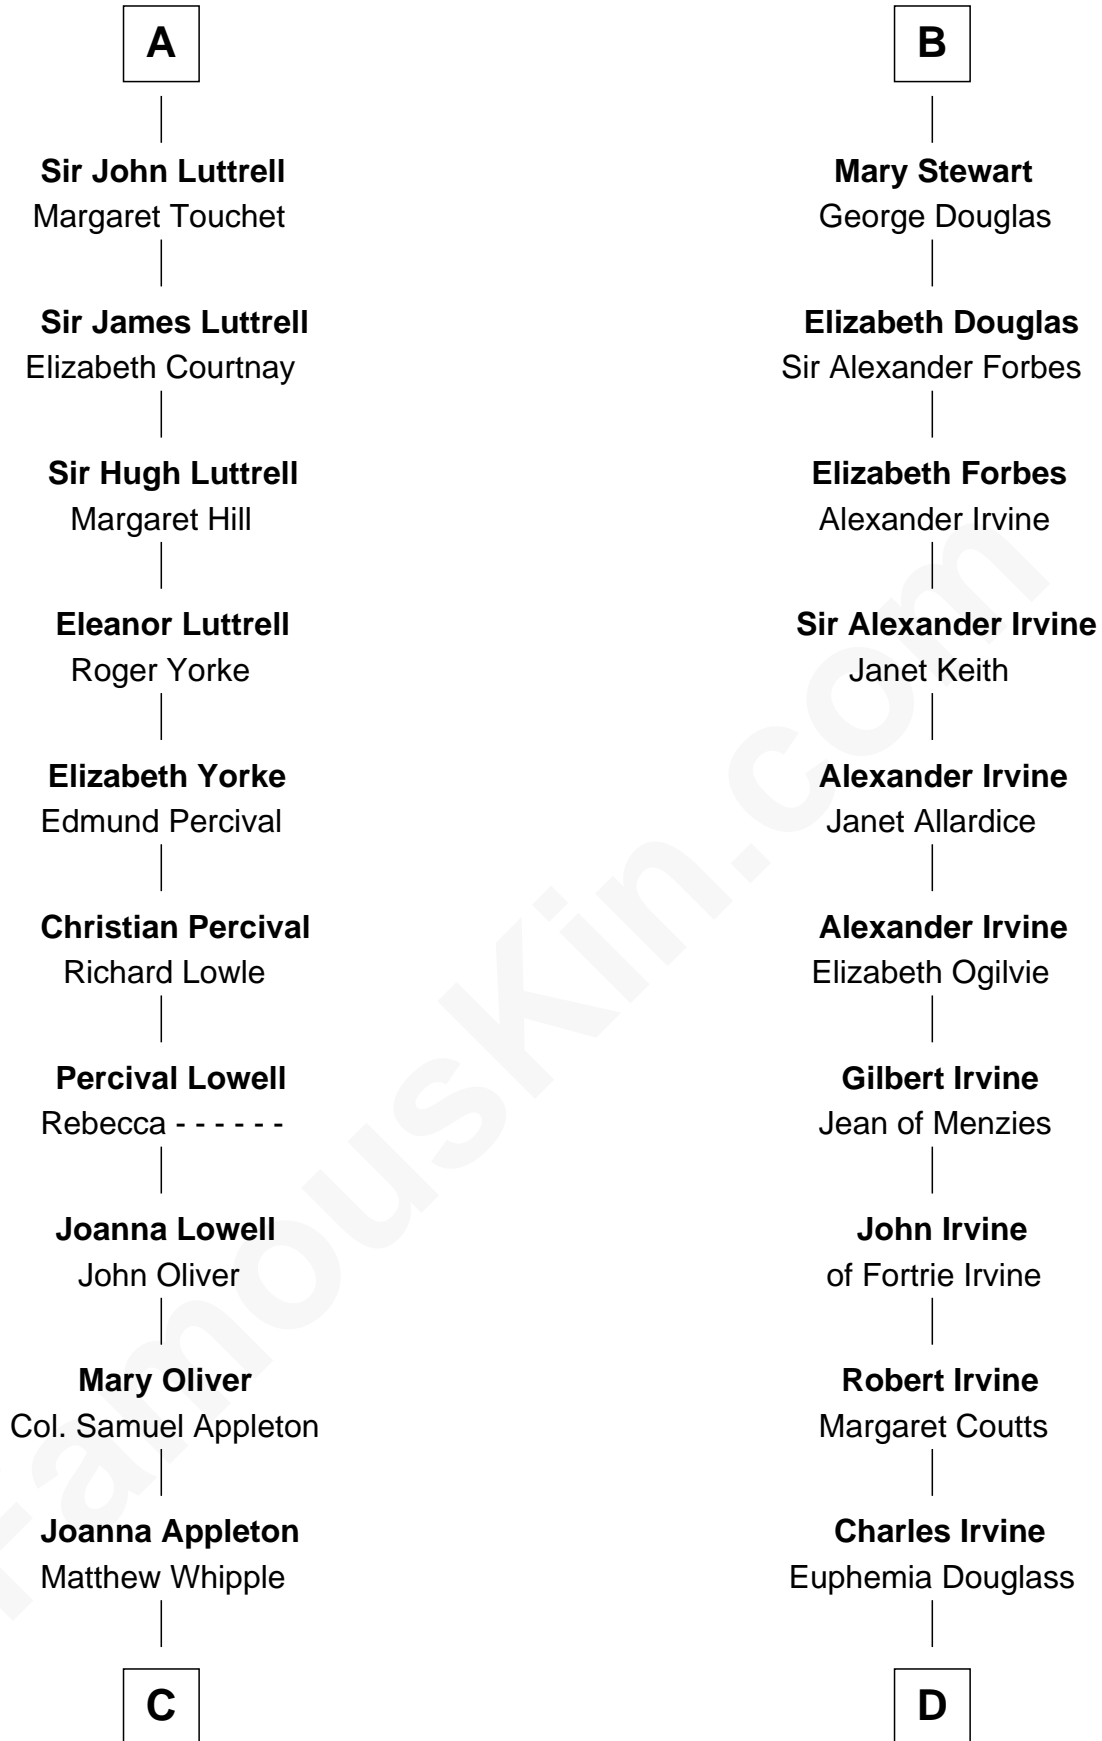

## Relationship Chart of

### General William Whipple

*Signer of the Declaration of Independence*

18th cousin 3 times removed of

### Theodore Roosevelt

*26th U.S. President*

**Sir William Marshal**

Isabel de Clare

**C**

**William Whipple**

Mary Cutts

**General William Whipple**

**Martha Bulloch**

Theodore Roosevelt

**Theodore Roosevelt**

*26th U.S. President*

FamousKin.com