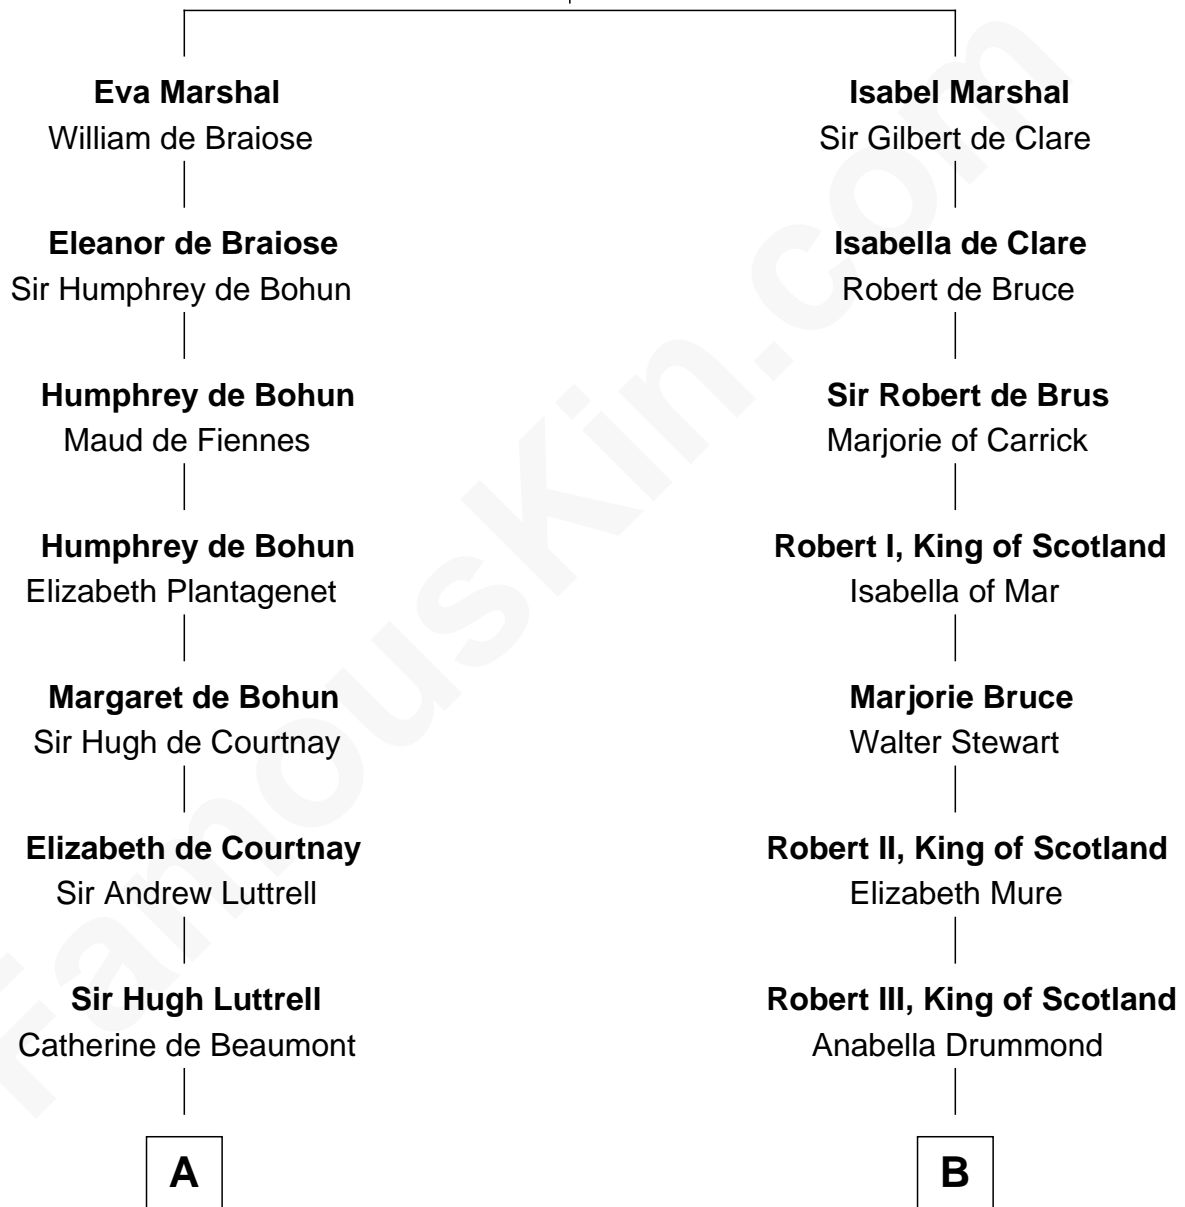

## Relationship Chart of

### General William Whipple

*Signer of the Declaration of Independence*

18th cousin 3 times removed of

### Theodore Roosevelt

*26th U.S. President*

**Sir William Marshal**

Isabel de Clare

**C**

**William Whipple**

Mary Cutts

**General William Whipple**