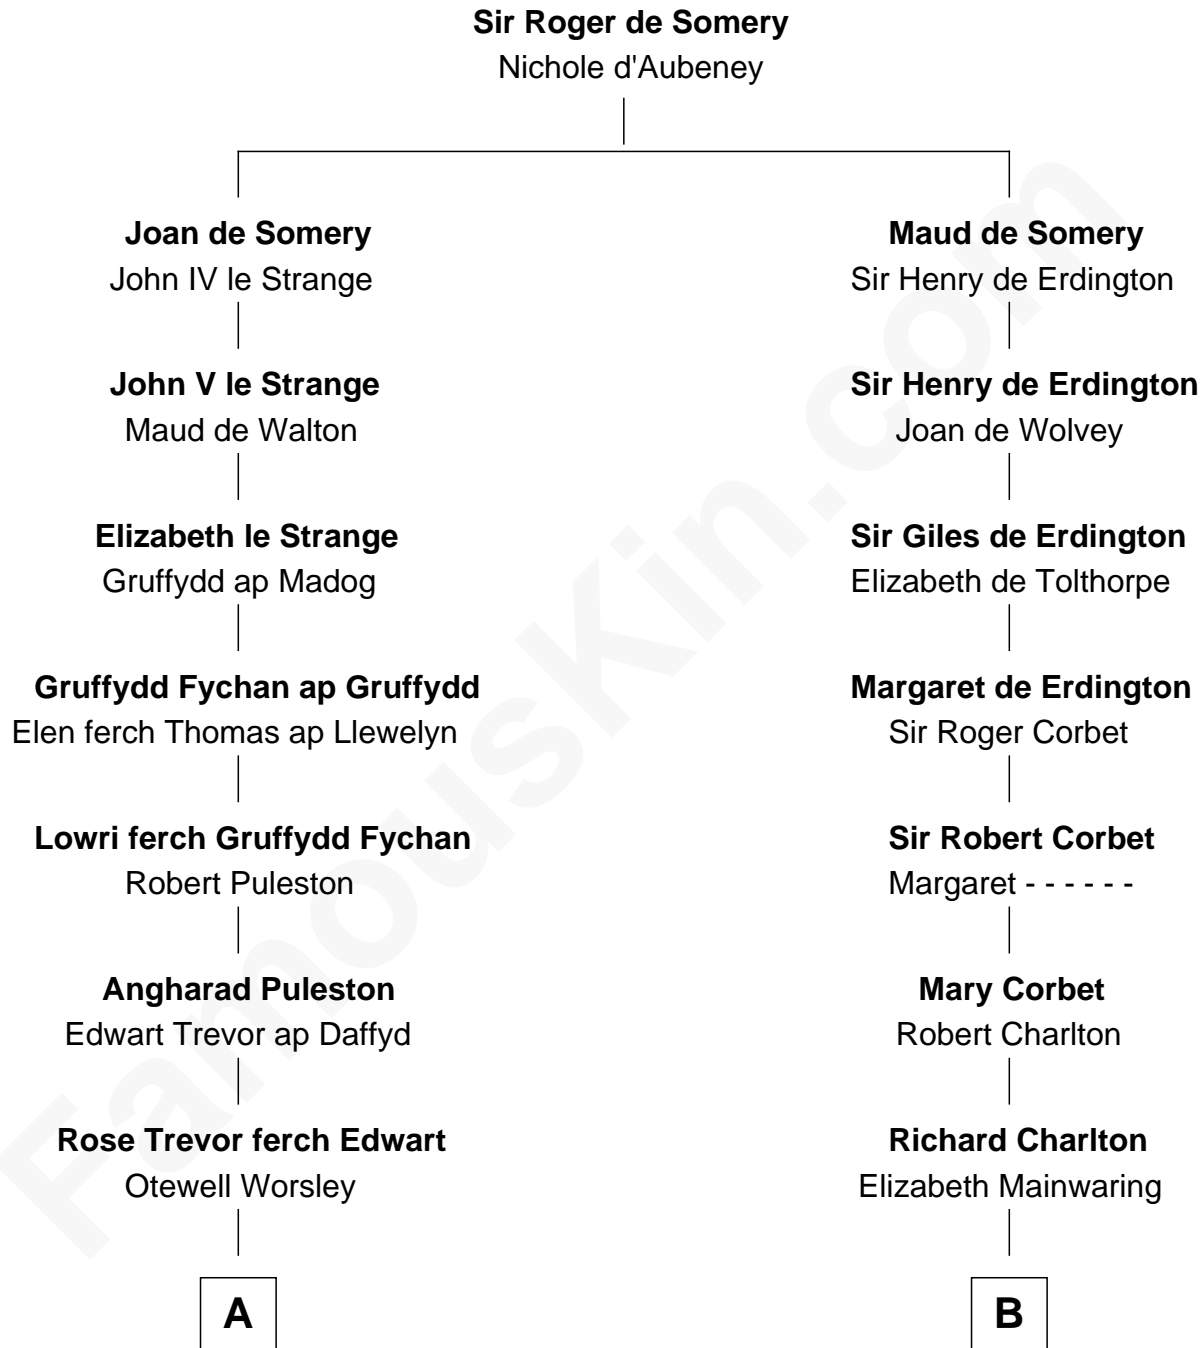

FamousKin.com

Relationship Chart of

General William Whipple

Signer of the Declaration of Independence

15th cousin 5 times removed of

Alice (Lee) Roosevelt

First Wife of President Theodore Roosevelt

C

Nathaniel Cabot Lee

Mary Ann Cabot

John Clarke Lee

Harriet Paine Rose

George Cabot Lee

Caroline Watts Haskell

Alice (Lee) Roosevelt

Wife of President Theodore Roosevelt