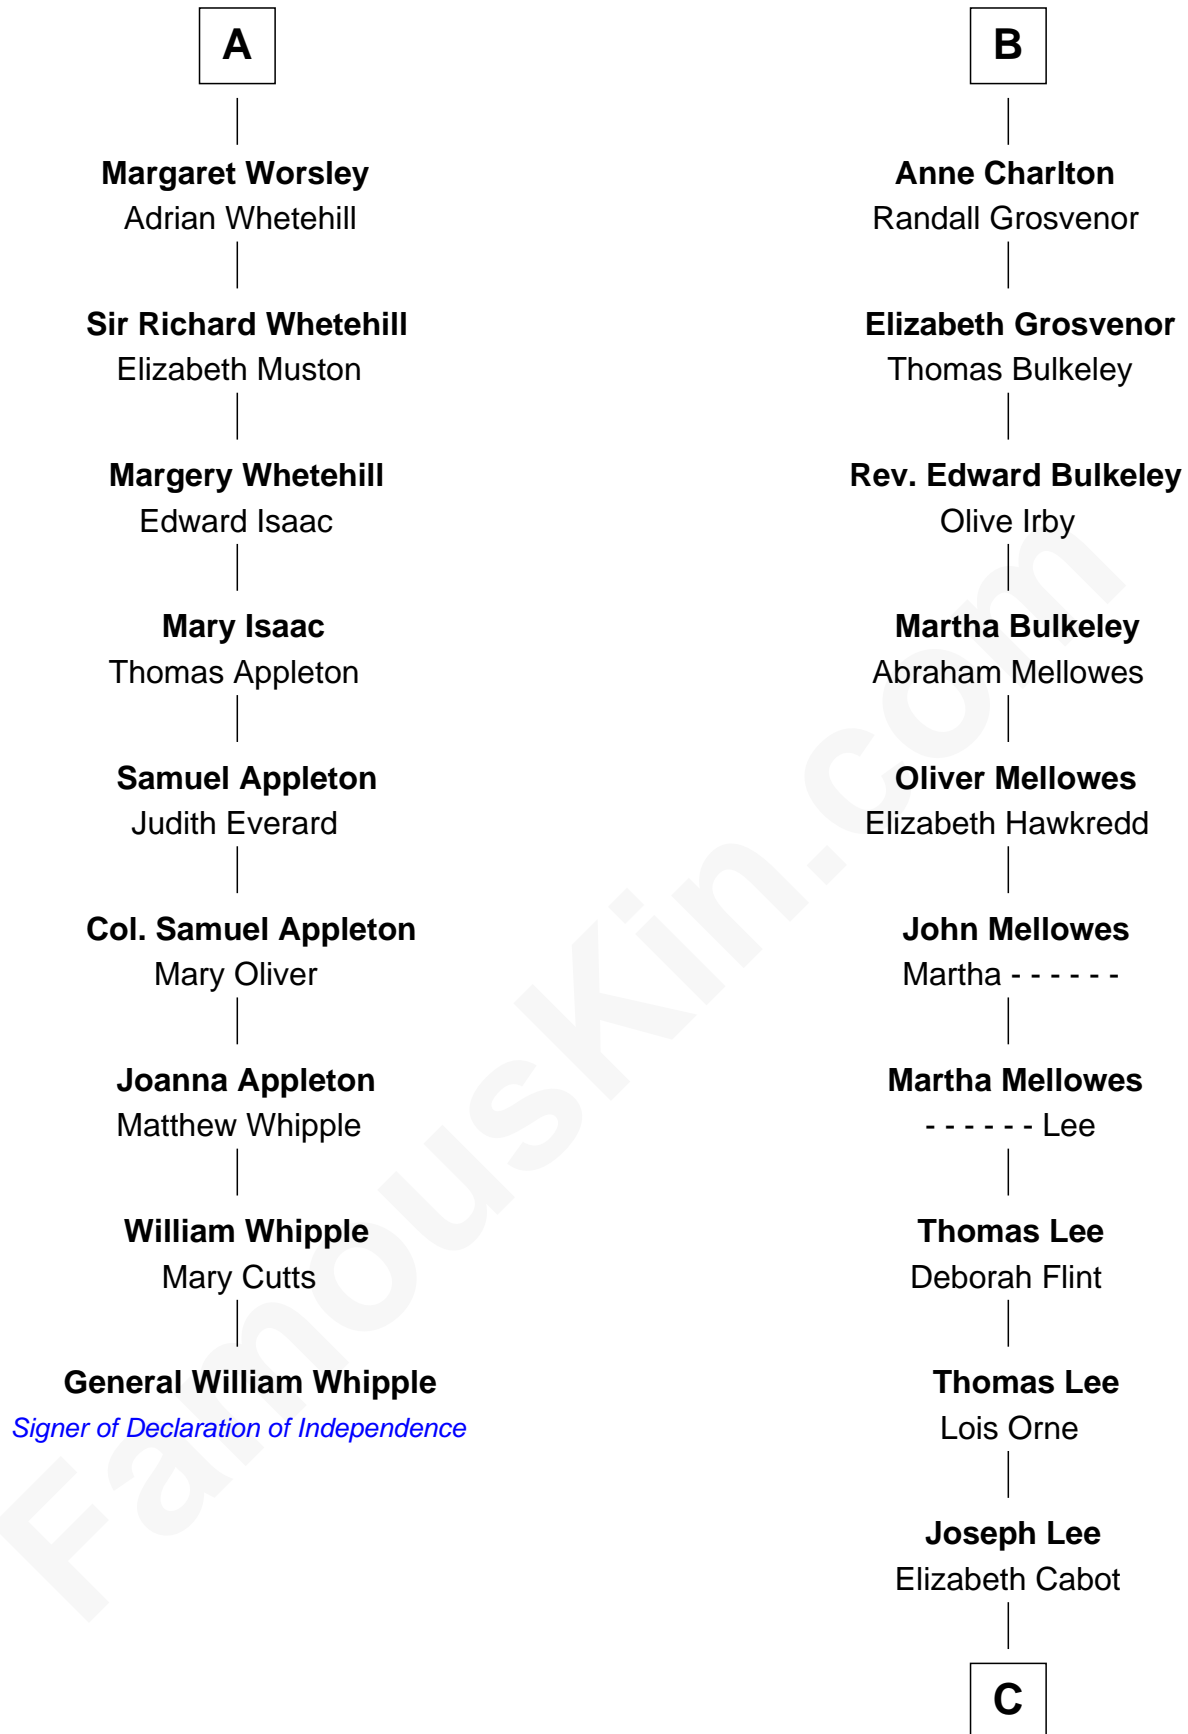

FamousKin.com

Relationship Chart of

General William Whipple

Signer of the Declaration of Independence

15th cousin 5 times removed of

Alice (Lee) Roosevelt

First Wife of President Theodore Roosevelt

C

Nathaniel Cabot Lee

Mary Ann Cabot

John Clarke Lee

Harriet Paine Rose

George Cabot Lee

Caroline Watts Haskell

Alice (Lee) Roosevelt

Wife of President Theodore Roosevelt