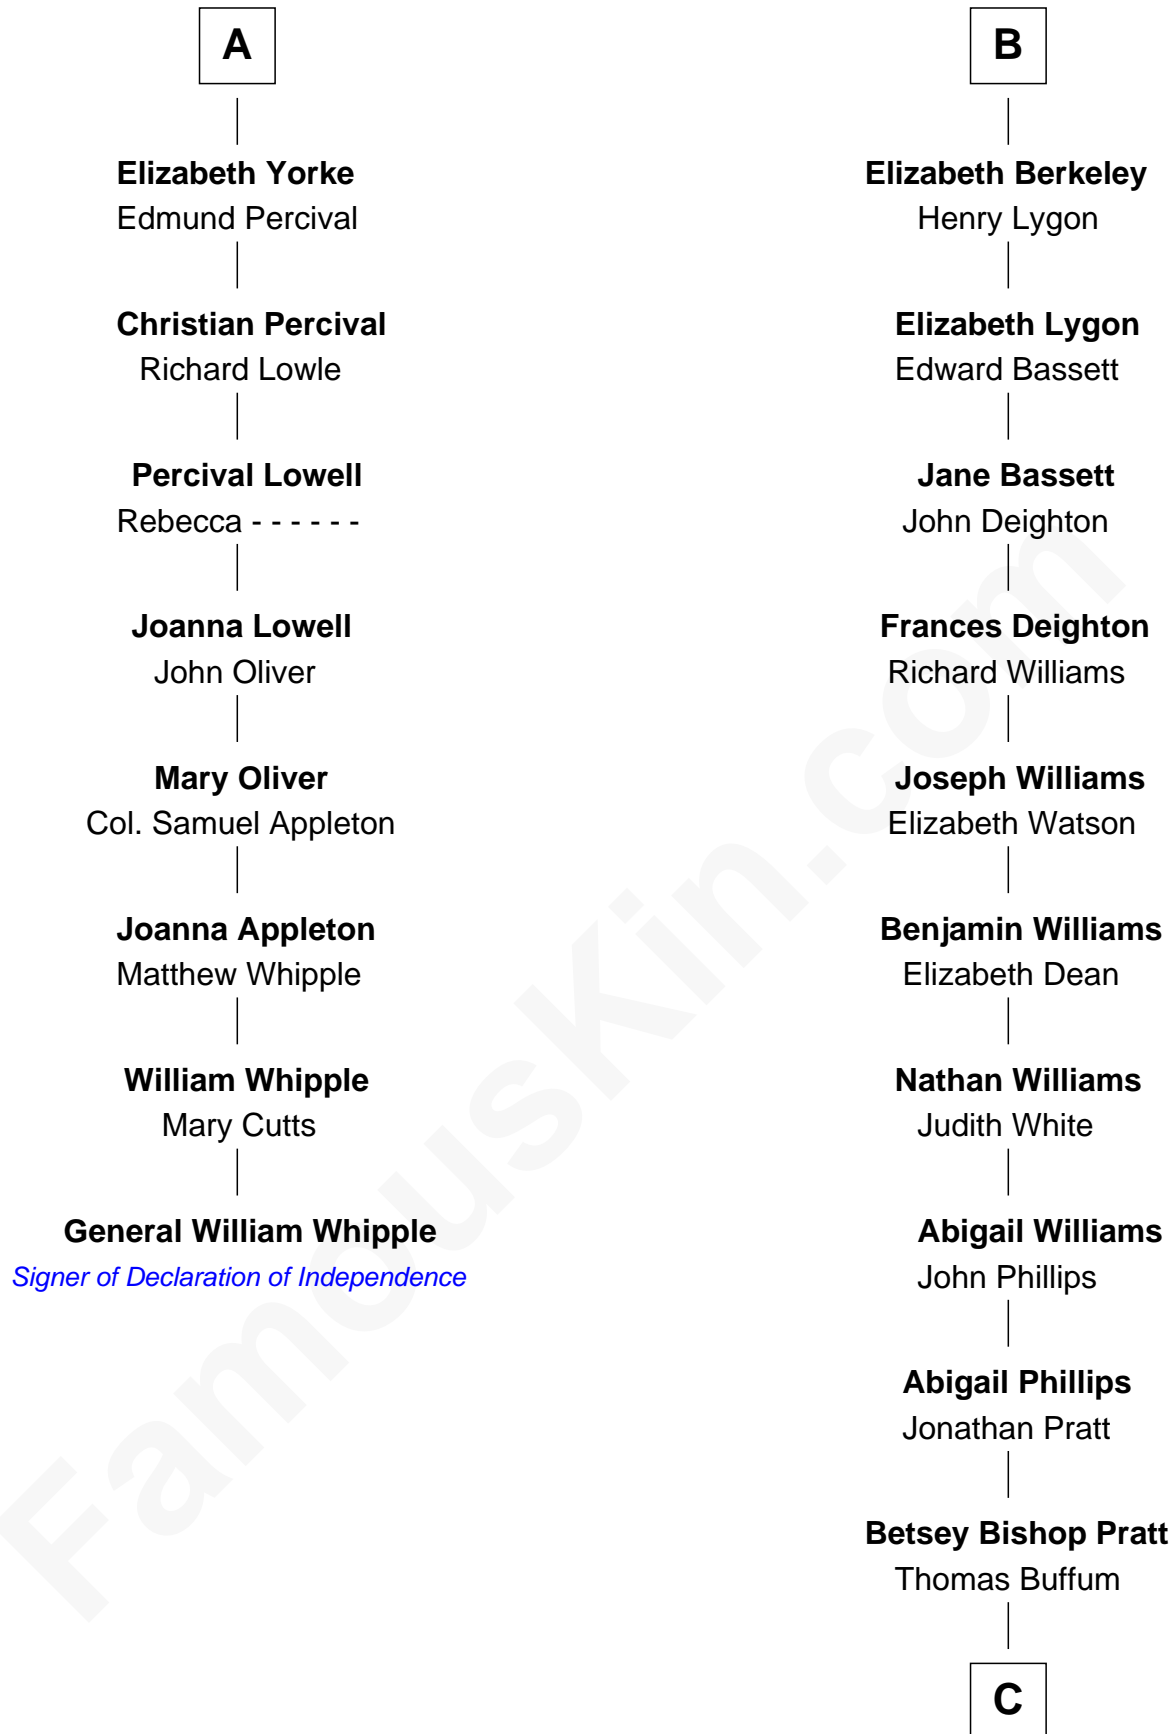

FamousKin.com

Relationship Chart of

General William Whipple

Signer of the Declaration of Independence

14th cousin 7 times removed of

James Taylor

Singer-Songwriter

Humphrey de Bohun

Elizabeth Plantagenet

C

Eliza Ann Buffum
Granville Hall Leonard

Emily Roxanna Leonard
Stanford Lyman Haynes

Theodosia Haynes
Alexander Taylor

Dr. Isaac Montrose Taylor
Gertrude Arline Woodard

James Taylor
Singer-Songwriter