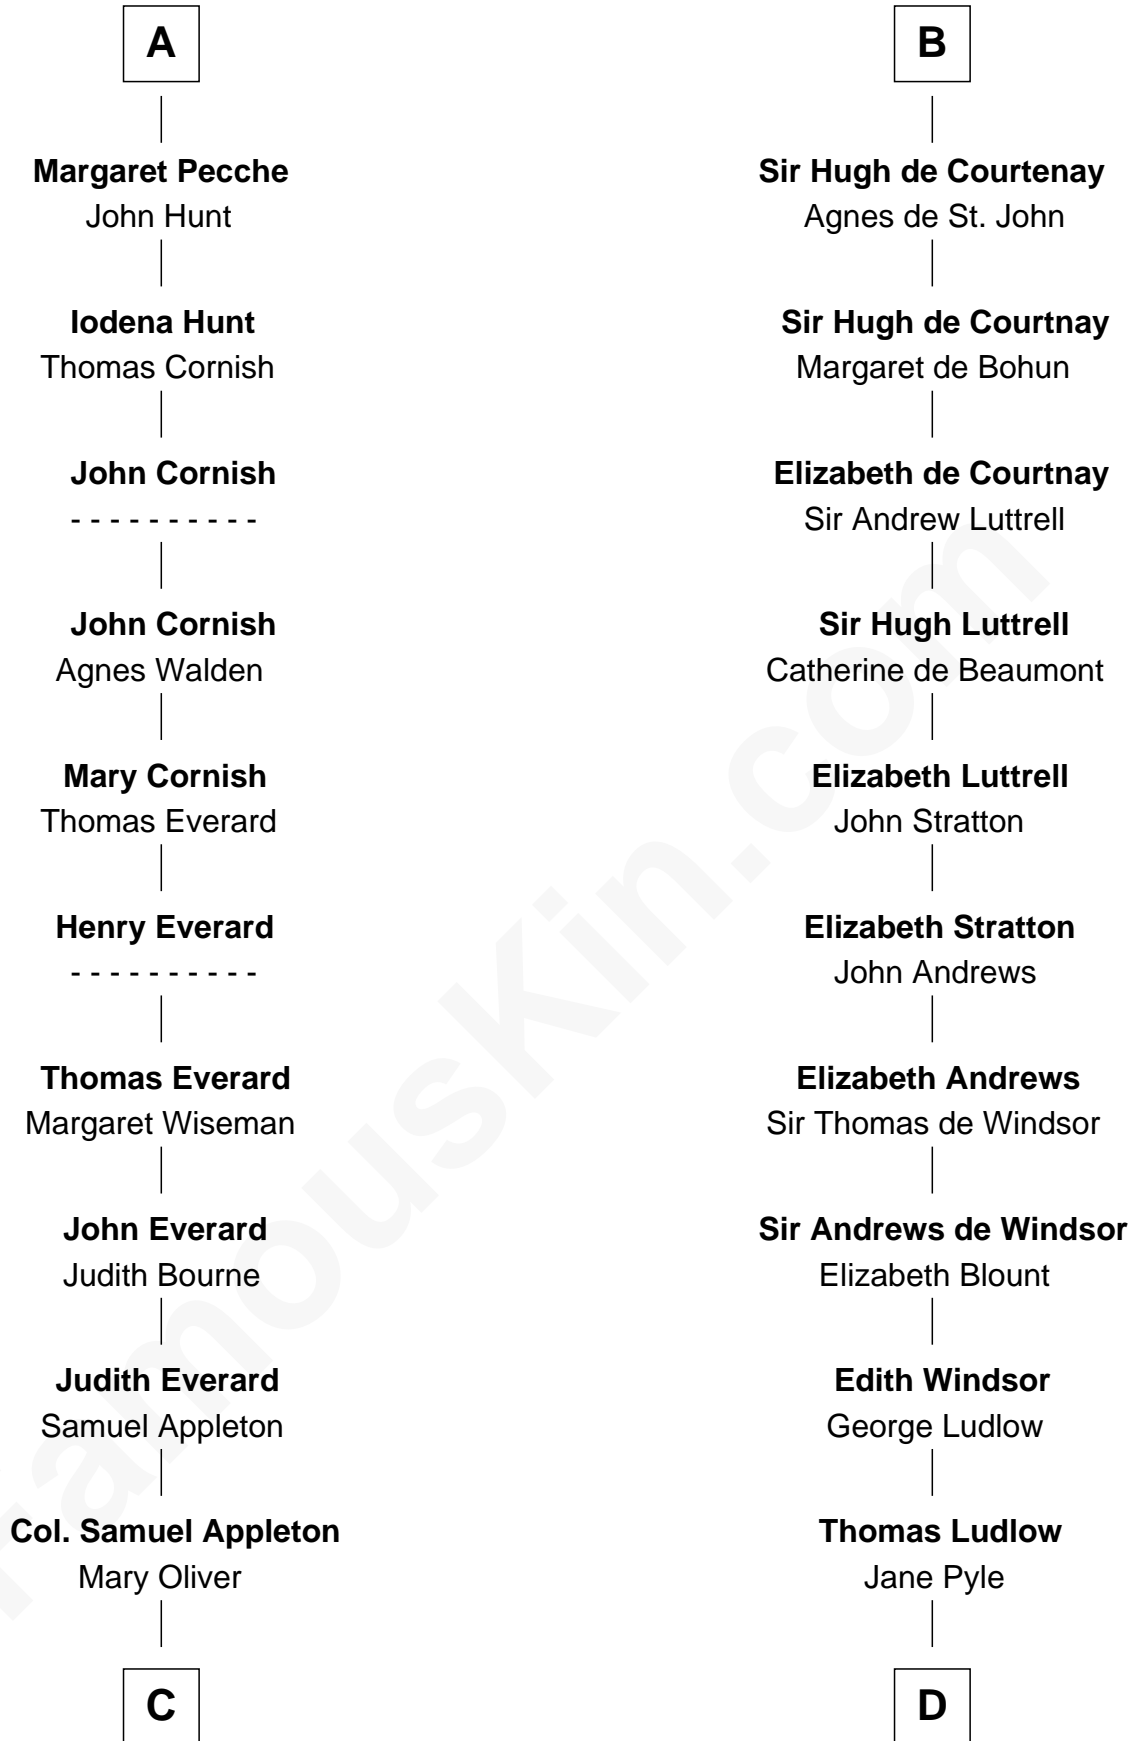

FamousKin.com

Relationship Chart of General William Whipple

Signer of the Declaration of Independence

19th cousin 2 times removed of

Carter Braxton

Signer of the Declaration of Independence

Norman Ranulf

Simon I de St. Liz
Maud of Northumberland

Maud de St. Liz
Saher I de Quincy

Robert de Quincy
Orabel FitzNess

Sir Saher IV de Quincy
Margaret de Beaumont

Hawise de Quincy
Hugh de Vere

Isabel de Vere
Sir John de Courtenay

Sir Hugh de Courtenay
Eleanor le Despencer

B

C

Joanna Appleton

Matthew Whipple

William Whipple

Mary Cutts

General William Whipple

Signer of Declaration of Independence