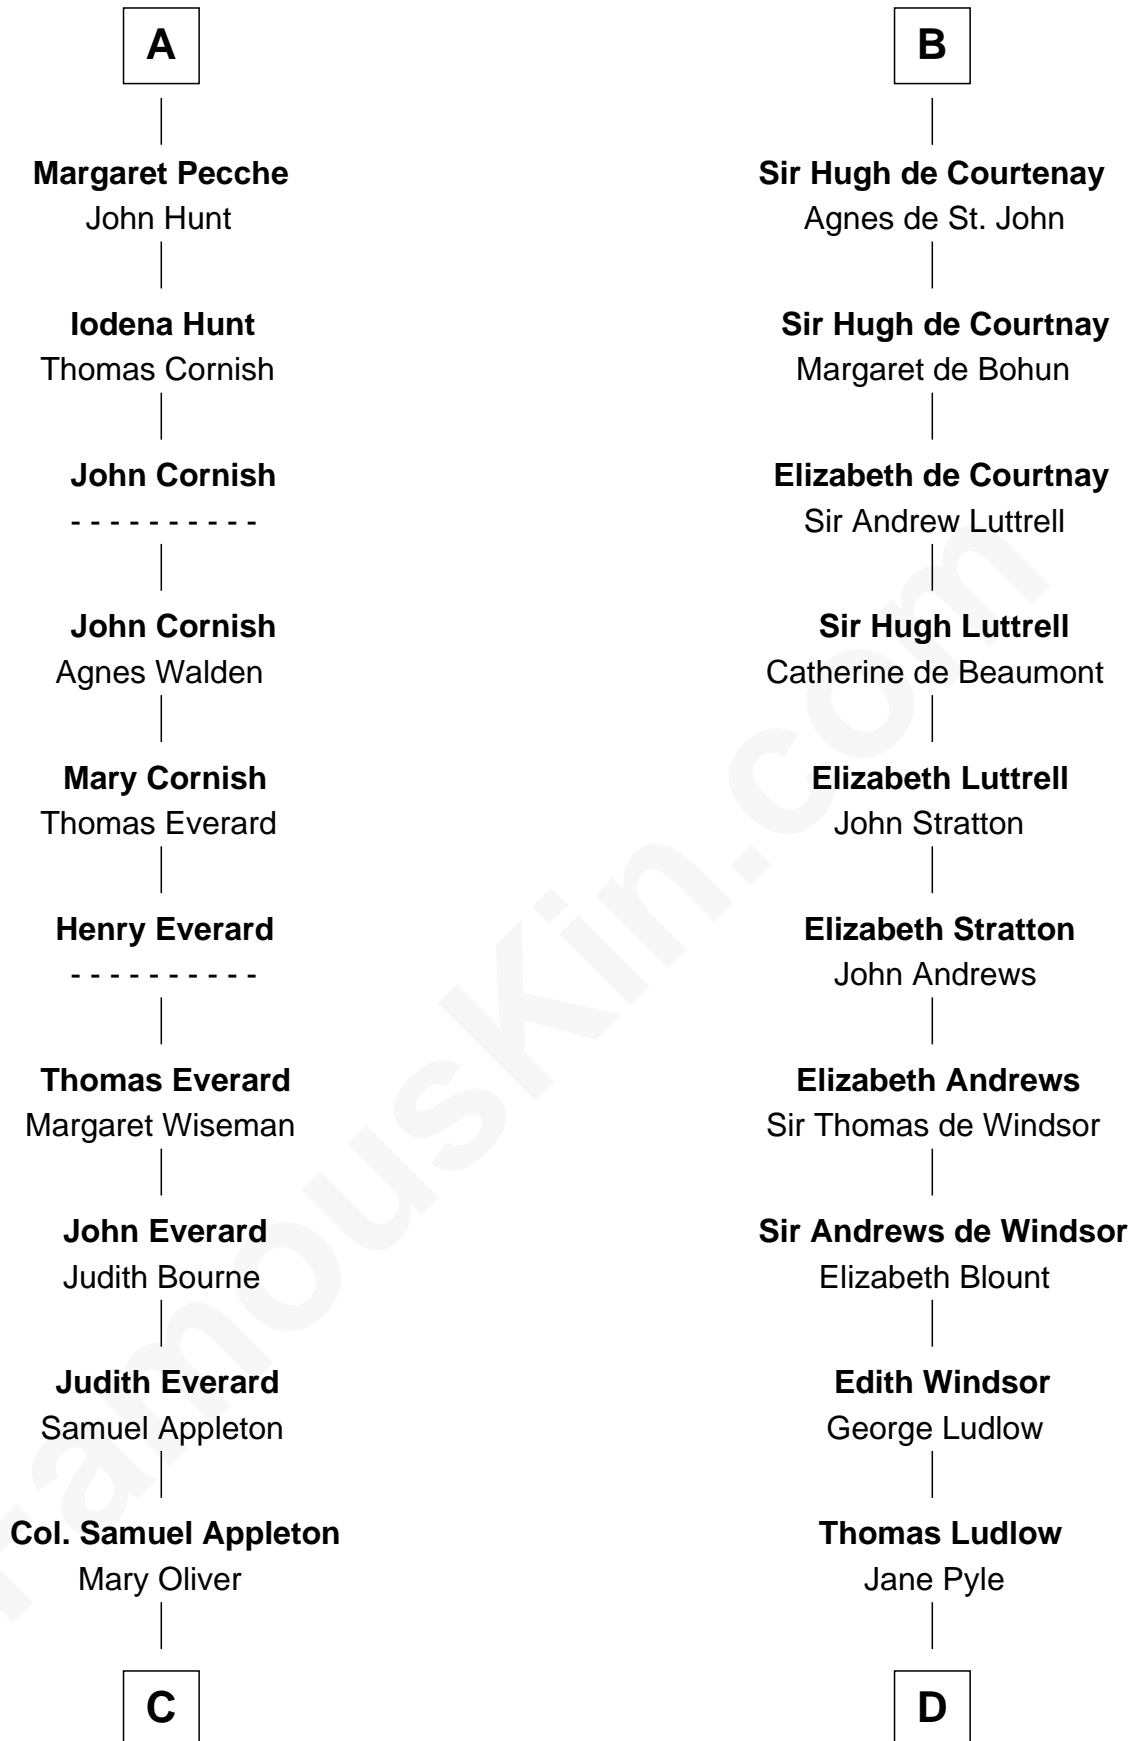

FamousKin.com

Relationship Chart of

General William Whipple

Signer of the Declaration of Independence

19th cousin 2 times removed of

Carter Braxton

Signer of the Declaration of Independence

C

Joanna Appleton

Matthew Whipple

William Whipple

Mary Cutts

General William Whipple

Signer of Declaration of Independence

D

Gabriel Ludlow