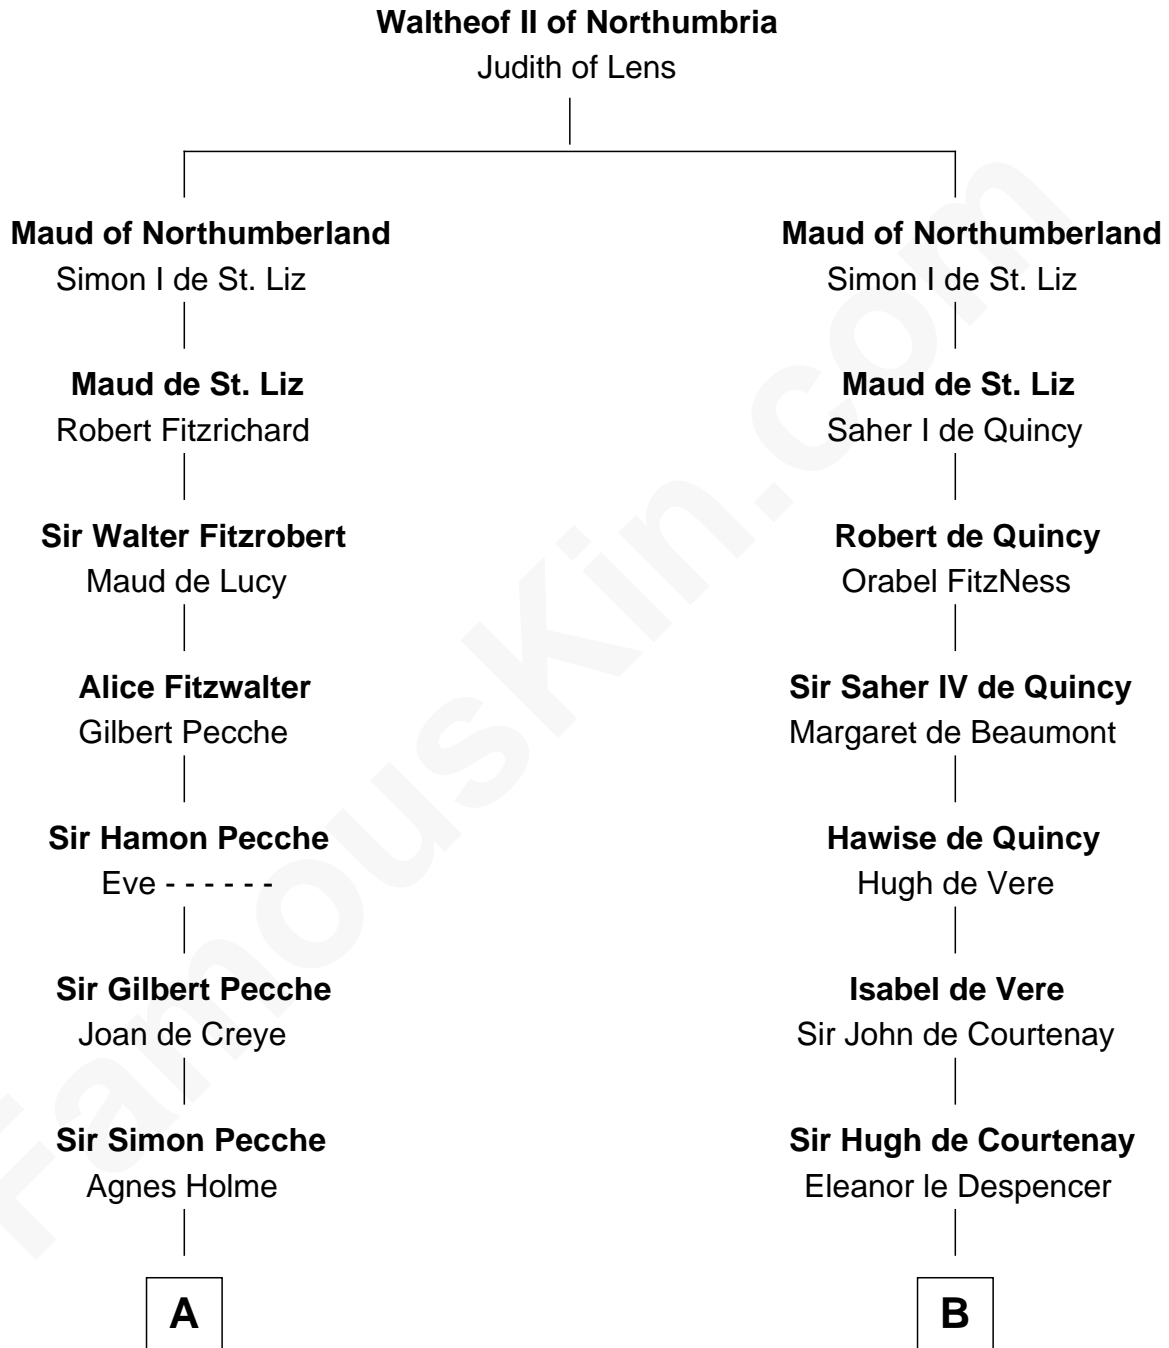

FamousKin.com

Relationship Chart of

General William Whipple

Signer of the Declaration of Independence

19th cousin 2 times removed of

Carter Braxton

Signer of the Declaration of Independence

C

Joanna Appleton

Matthew Whipple

William Whipple

Mary Cutts

General William Whipple

Signer of Declaration of Independence

D

Gabriel Ludlow