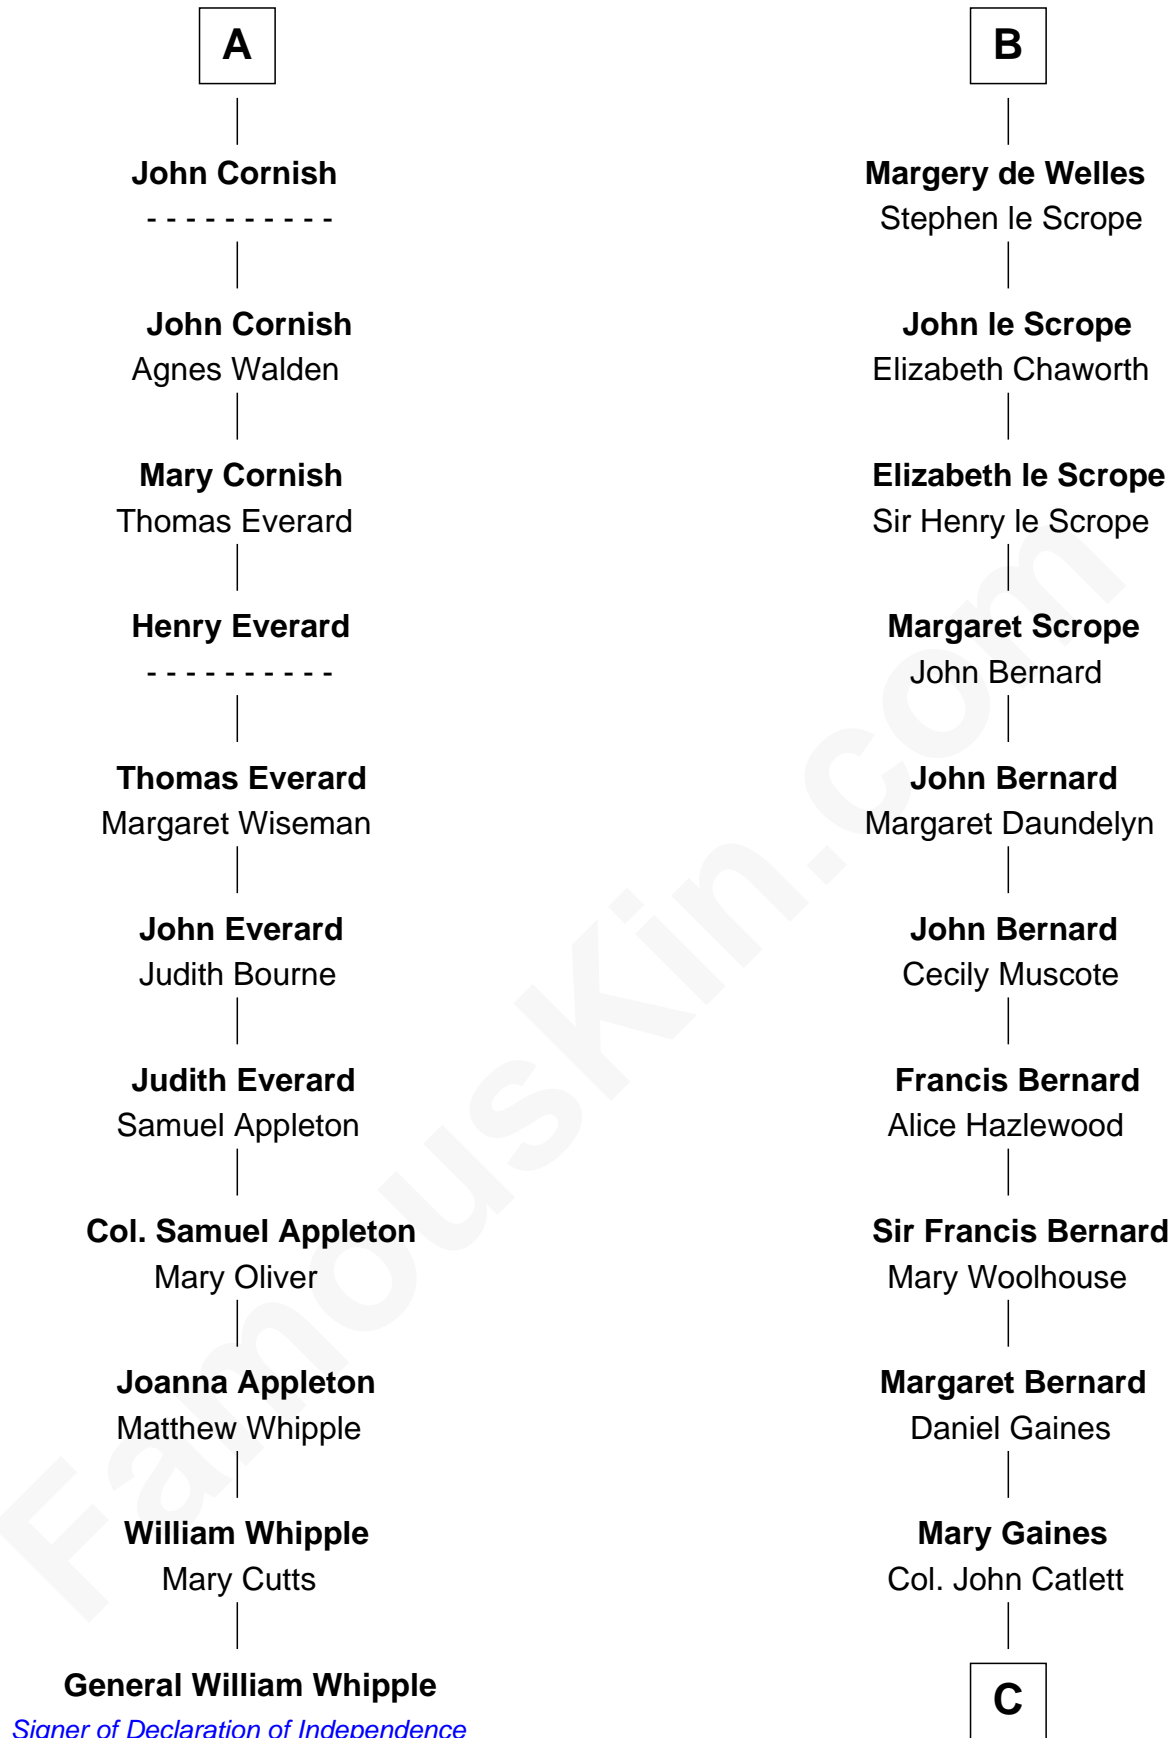

FamousKin.com

Relationship Chart of

General William Whipple

Signer of the Declaration of Independence

17th cousin 2 times removed of

James Madison

4th U.S. President

Robert Fitzrichard

William de Ros

Maude de Vaux

Sir William de Ros

Margery de Badlesmere

Maud de Roos

John de Welles

B

C

Rebecca Catlett

Francis Conway

Eleanor Rose Conway

James Madison

James Madison

4th U.S. President

FamousKin.com