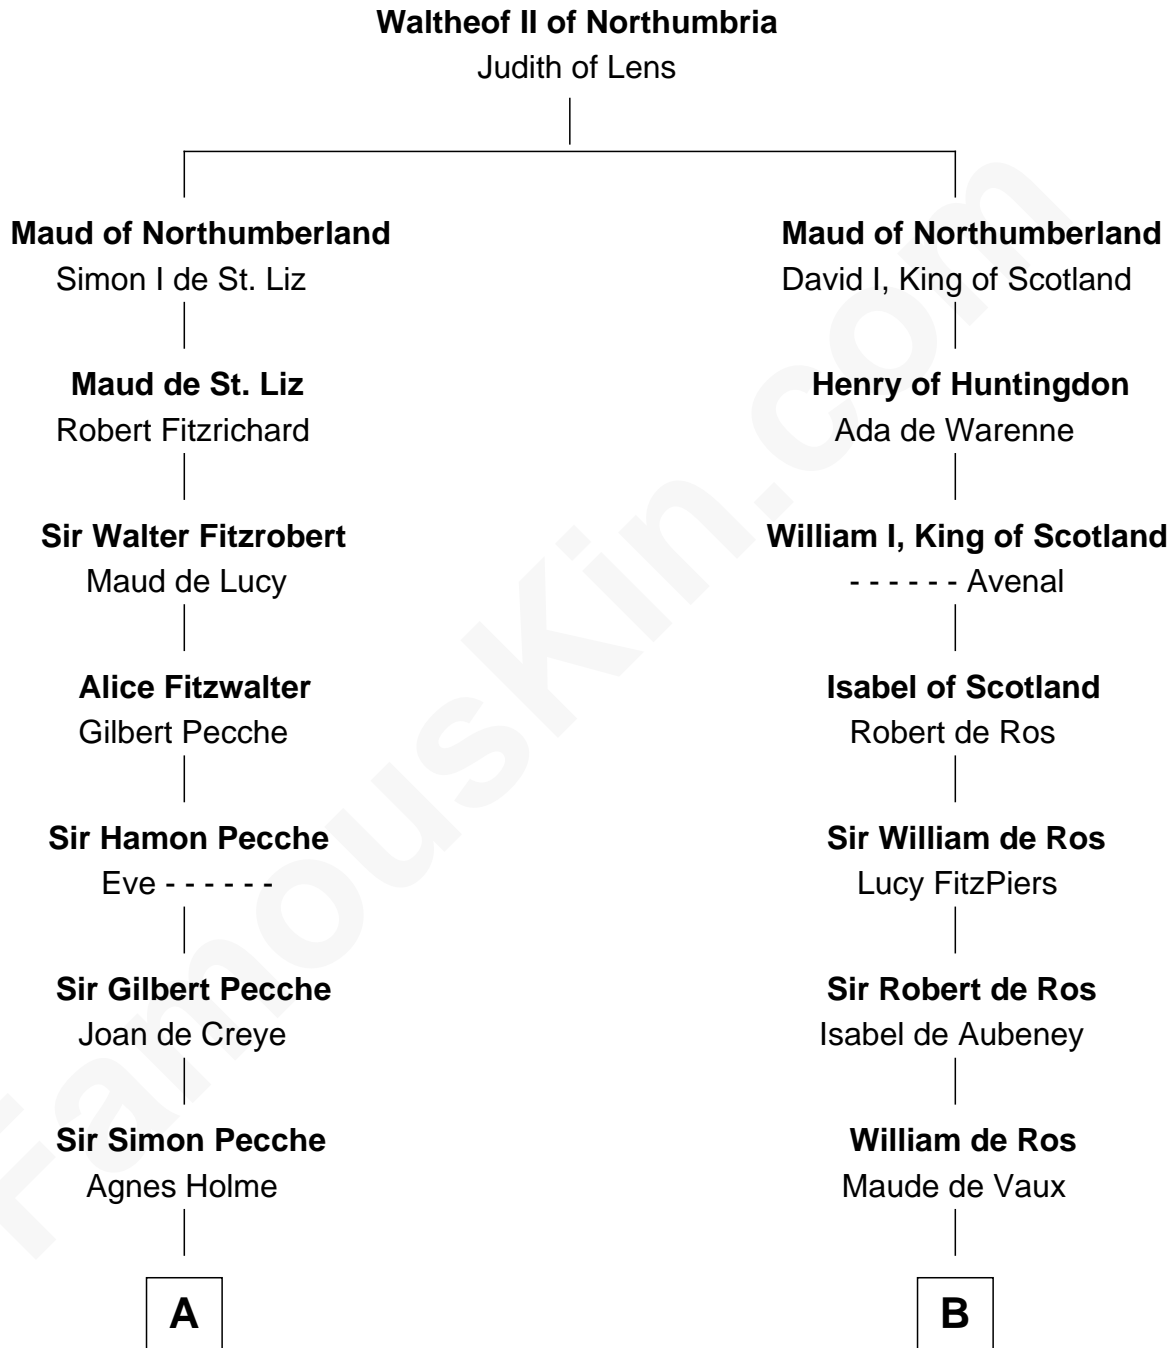

# FamousKin.com

## Relationship Chart of

### General William Whipple

*Signer of the Declaration of Independence*

19th cousin 2 times removed of

**James Madison**  
*4th U.S. President*

**C**

**Joanna Appleton**

Matthew Whipple

**William Whipple**