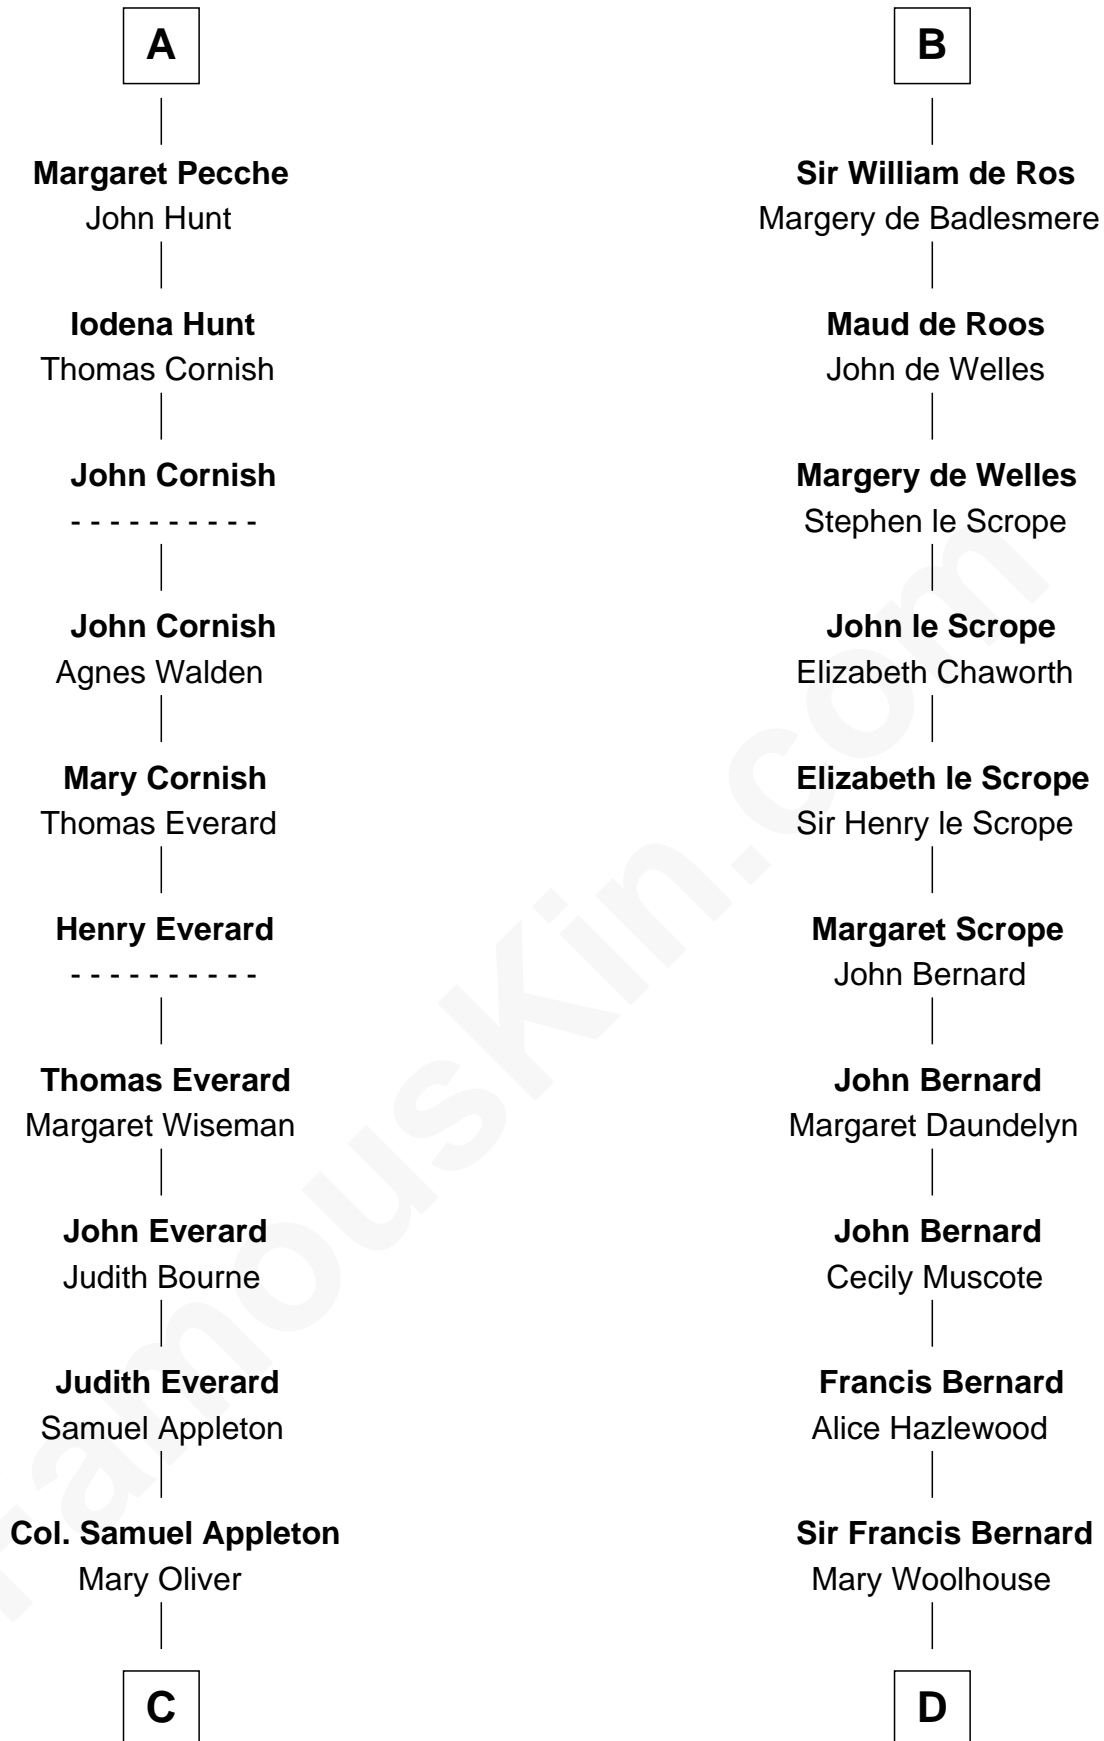

## Relationship Chart of

### General William Whipple

*Signer of the Declaration of Independence*

19th cousin 2 times removed of

**James Madison**  
*4th U.S. President*

**C**

**Joanna Appleton**

Matthew Whipple

**William Whipple**