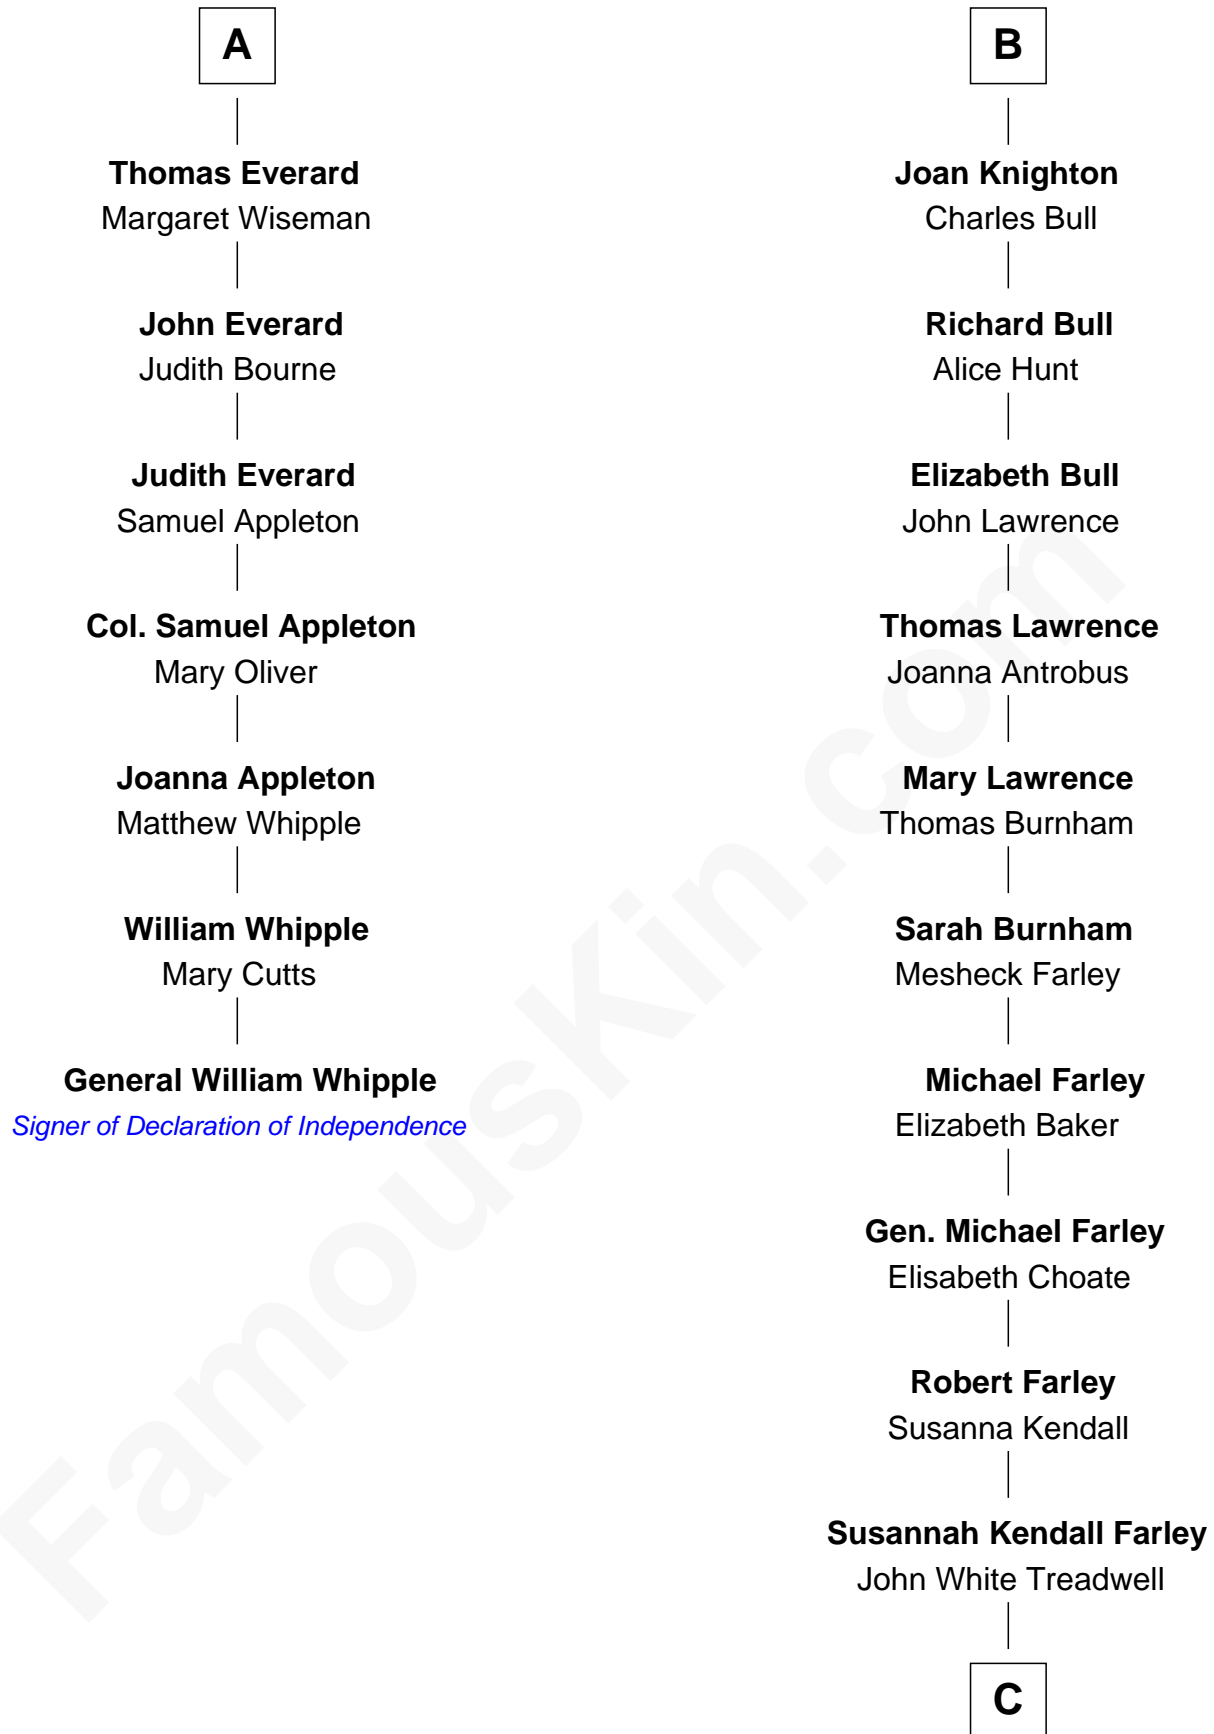

FamousKin.com

Relationship Chart of

General William Whipple

Signer of the Declaration of Independence

13th cousin 8 times removed of

Bill Weld

68th Governor of Massachusetts

C

Susan Farley Treadwell

George Nichols

John White Treadwell Nichols

Mary Blake Slocum

John Treadwell Nichols

Cornelia DuBois Floyd

Mary Blake Nichols

David Weld