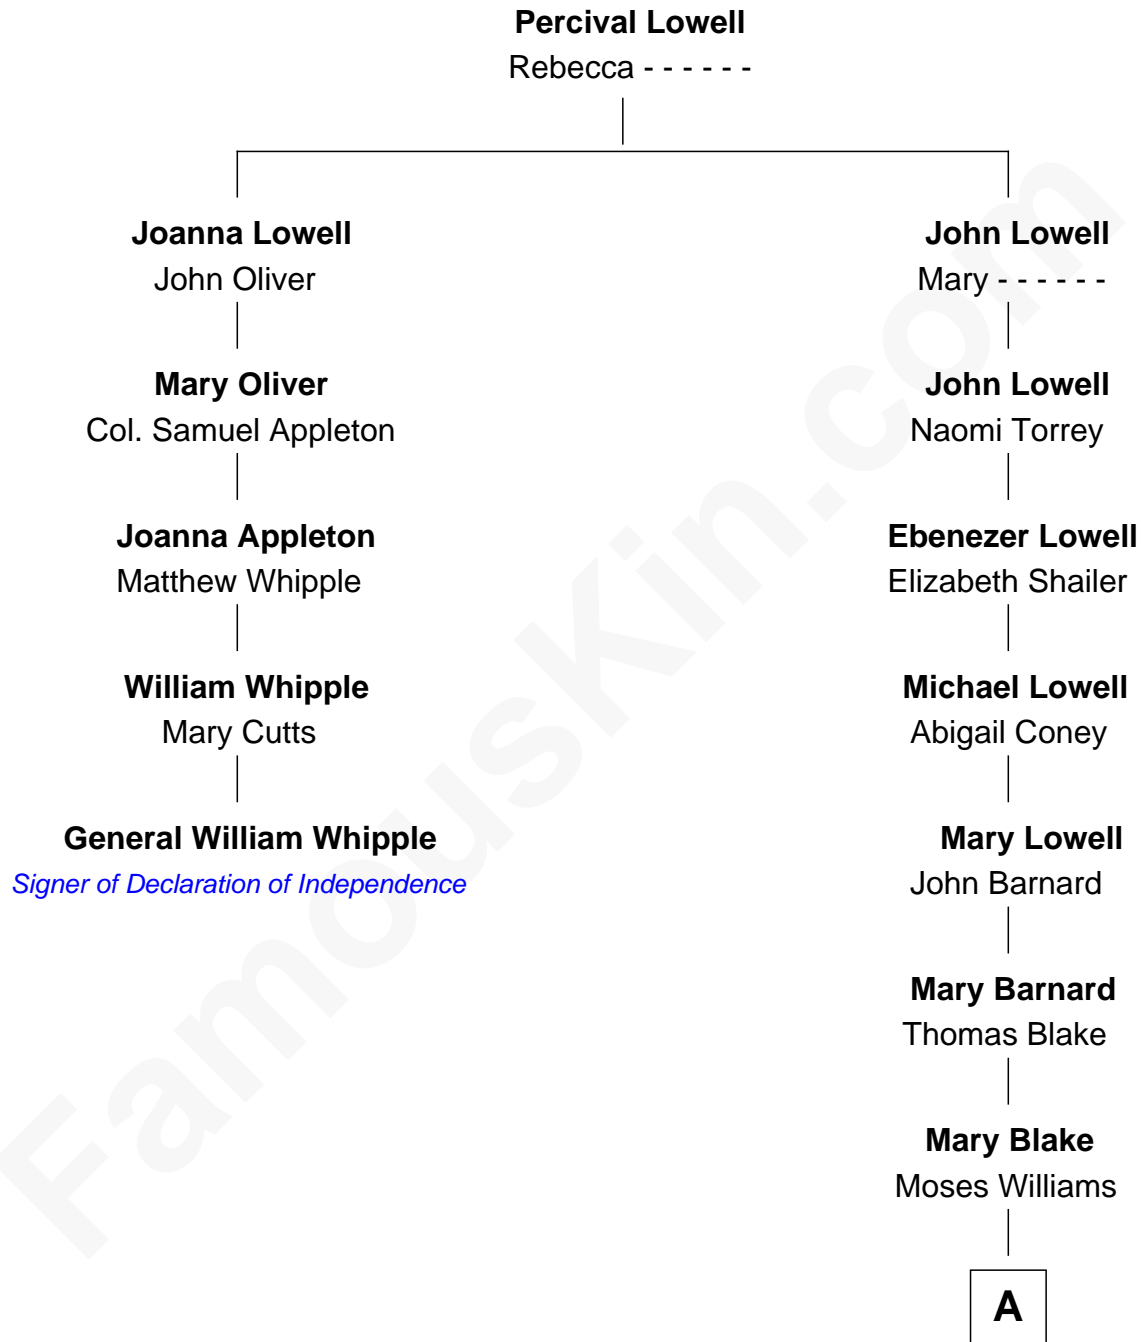

# FamousKin.com

## Relationship Chart of General William Whipple

*Signer of the Declaration of Independence*

4th cousin 7 times removed of

**Bill Weld**

*68th Governor of Massachusetts*

**A**

**Sarah Elizabeth Williams**

William Henry Slocum

**Mary Blake Slocum**

John White Treadwell Nichols

**John Treadwell Nichols**

Cornelia DuBois Floyd

**Mary Blake Nichols**

David Weld

**Bill Weld**

*68th Governor of Massachusetts*