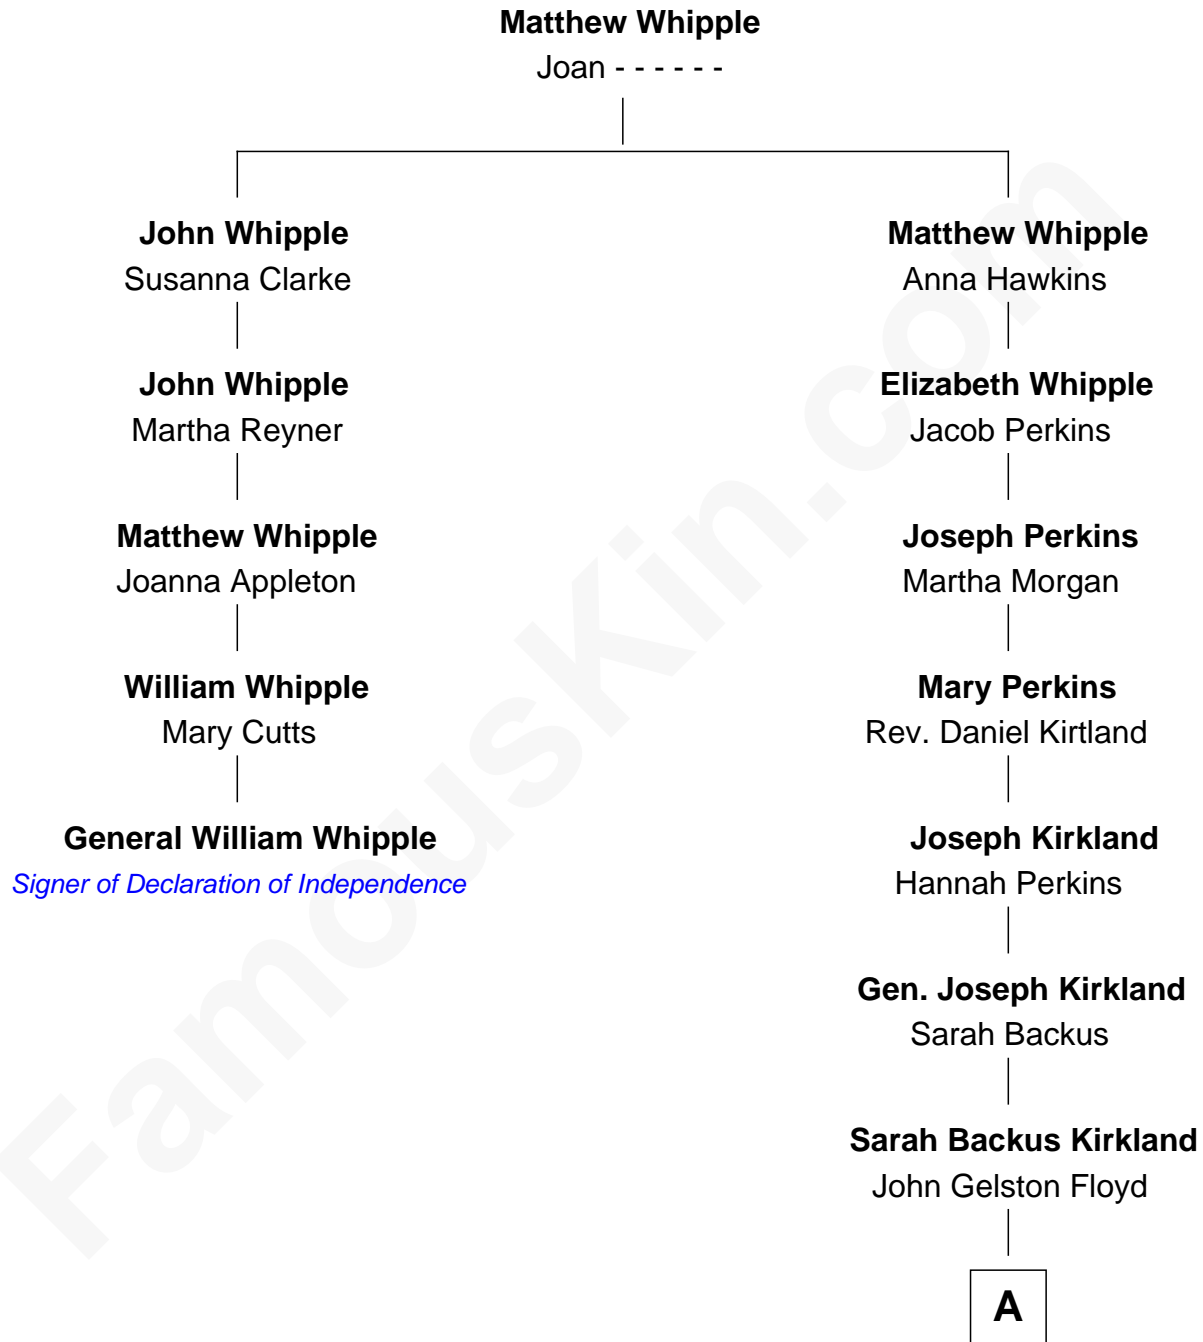

FamousKin.com

Relationship Chart of

General William Whipple

Signer of the Declaration of Independence

4th cousin 6 times removed of

Bill Weld

68th Governor of Massachusetts

A

John Gelston Floyd

Julia Floyd DuBois

Cornelia DuBois Floyd

John Treadwell Nichols

Mary Blake Nichols

David Weld

Bill Weld

68th Governor of Massachusetts