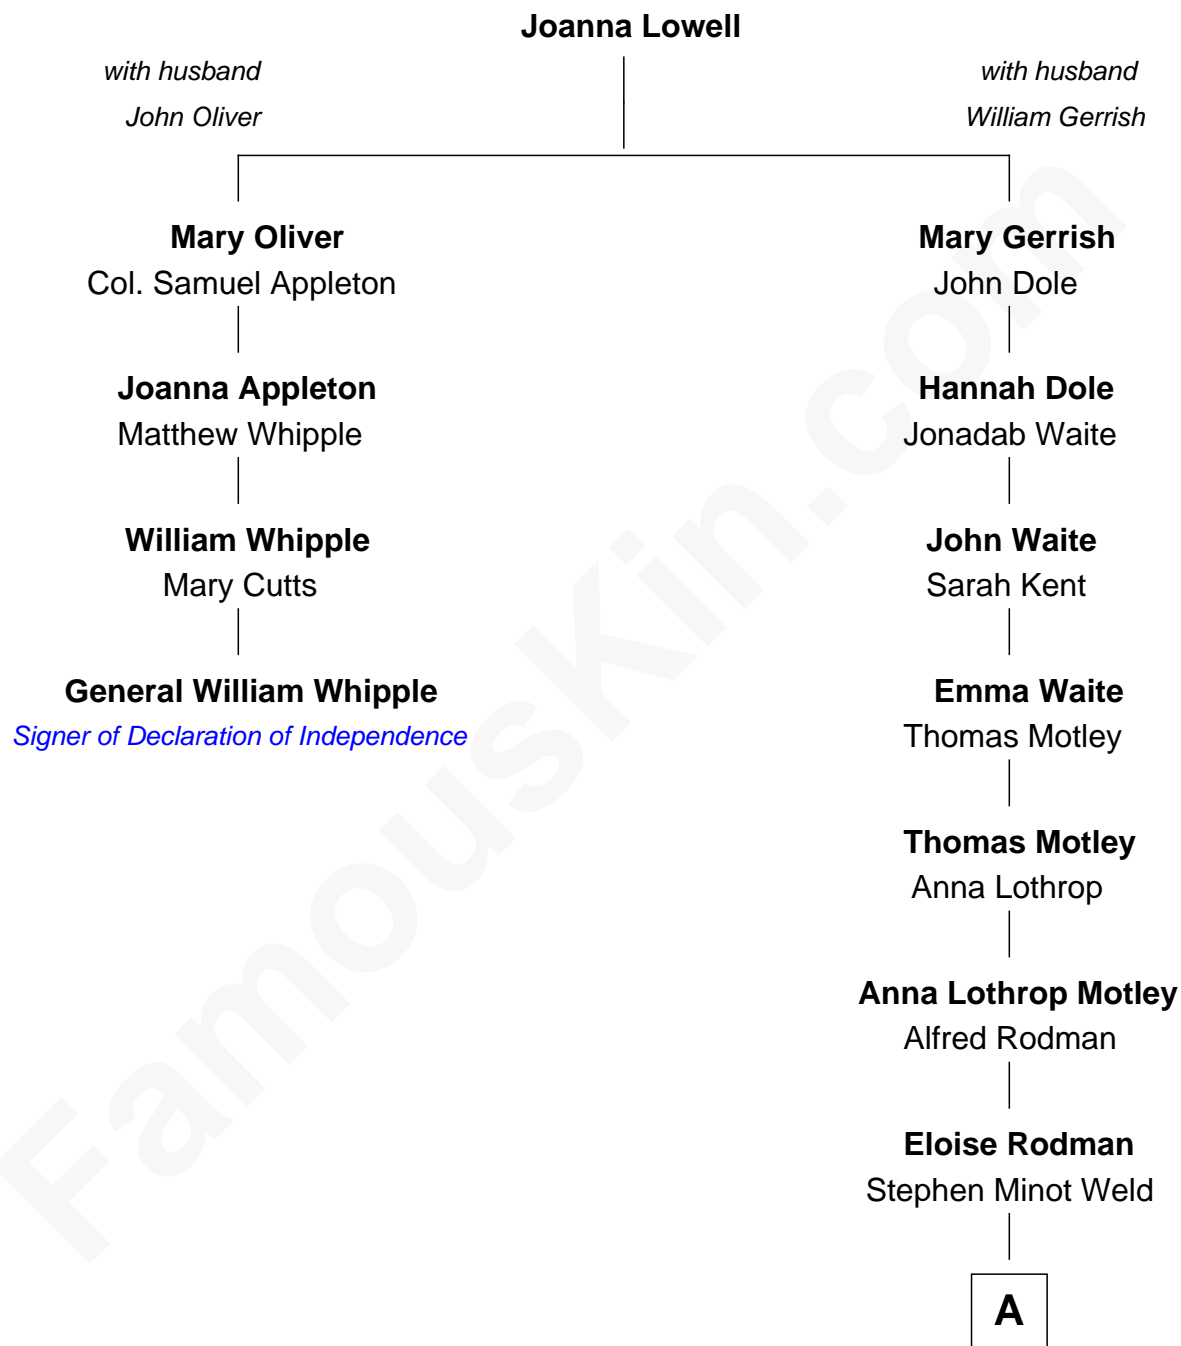

FamousKin.com Relationship Chart of

General William Whipple

Signer of the Declaration of Independence

3rd cousin 6 times removed of

Tuesday Weld

TV and Movie Actress

A

Edward Motley Weld

Sarah Lothrop King

Lothrop Motley Weld

Yosene Balfour Ker

Tuesday Weld

TV and Movie Actress

FamousKin.com