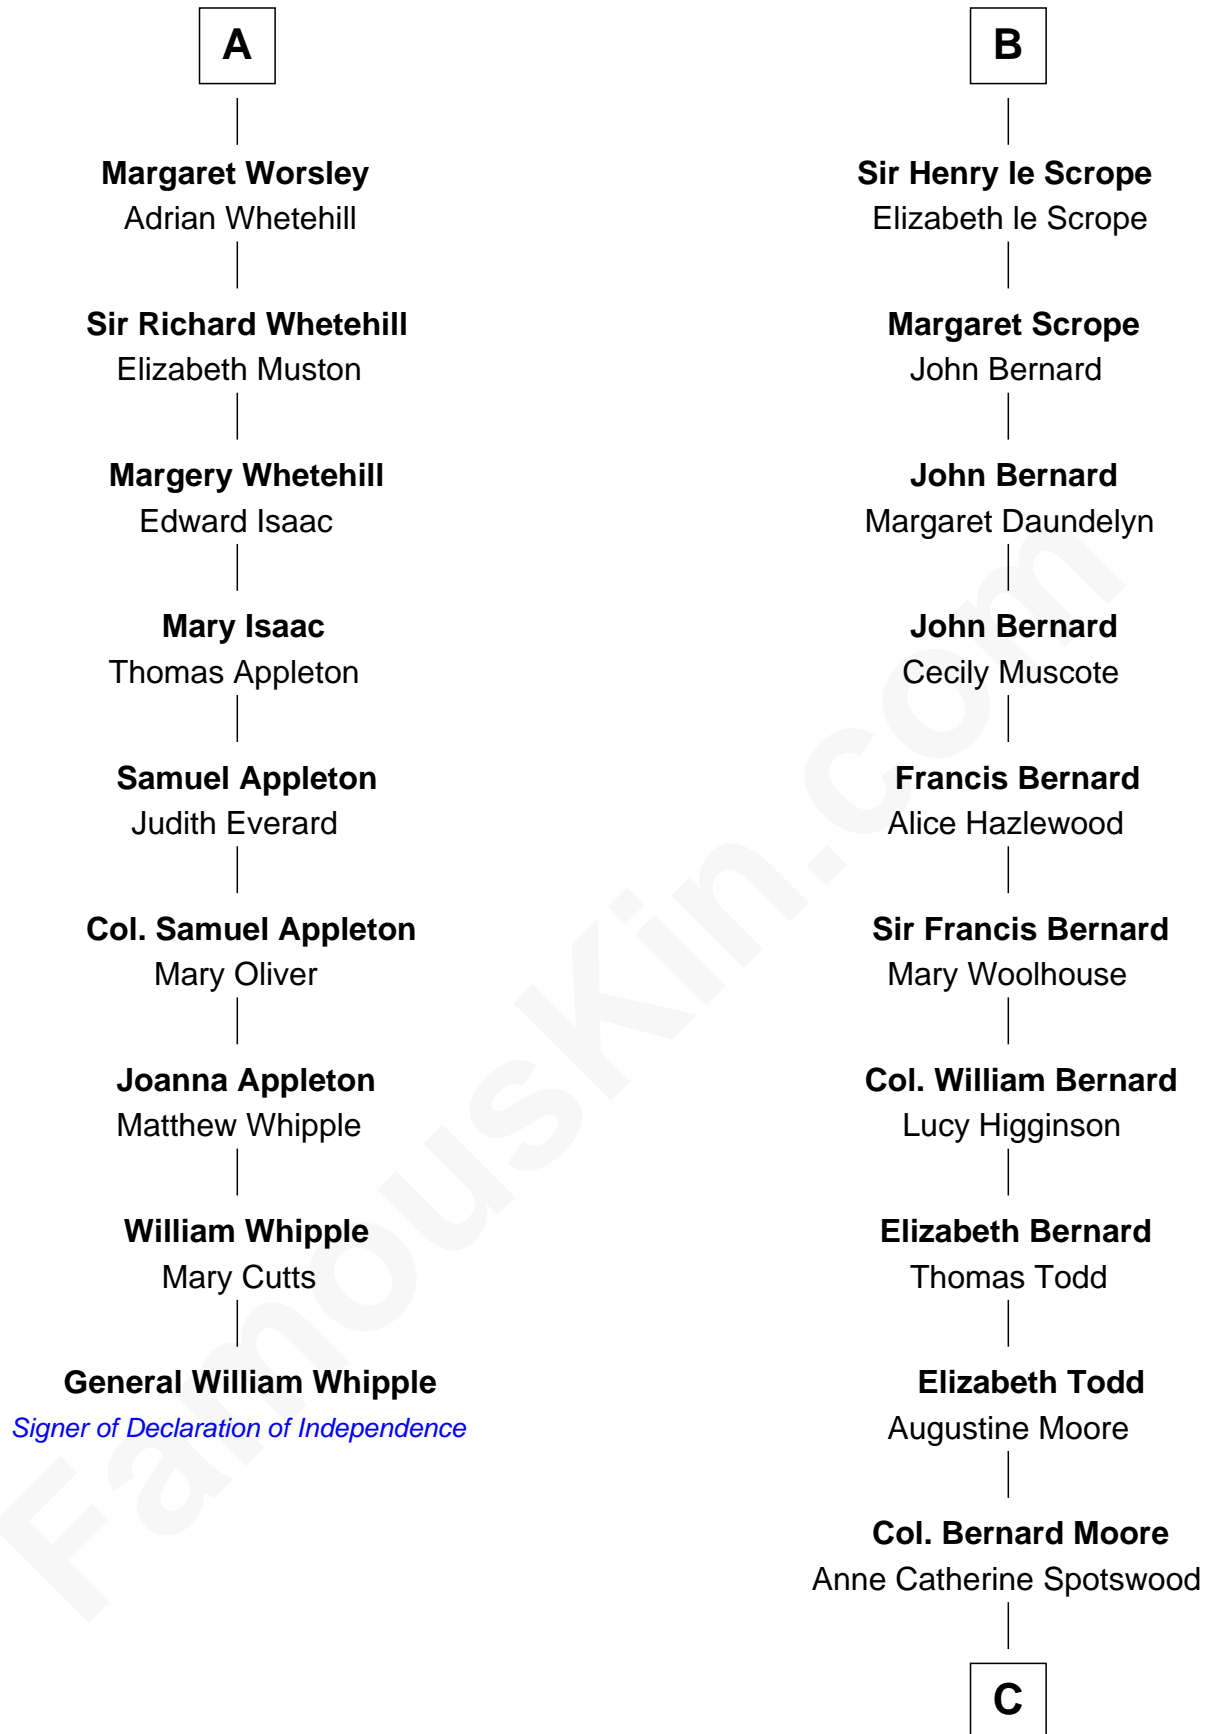

FamousKin.com

Relationship Chart of

General William Whipple

Signer of the Declaration of Independence

15th cousin 5 times removed of

Helen Keller

Author and Activist

Sir Roger de Somery

Nichole d'Aubenev

C

Col. Alexander Spotswood Moore

Elizabeth Aylett

Mary Fairfax Moore

David Keller

Arthur Henley Keller

Kate Adams