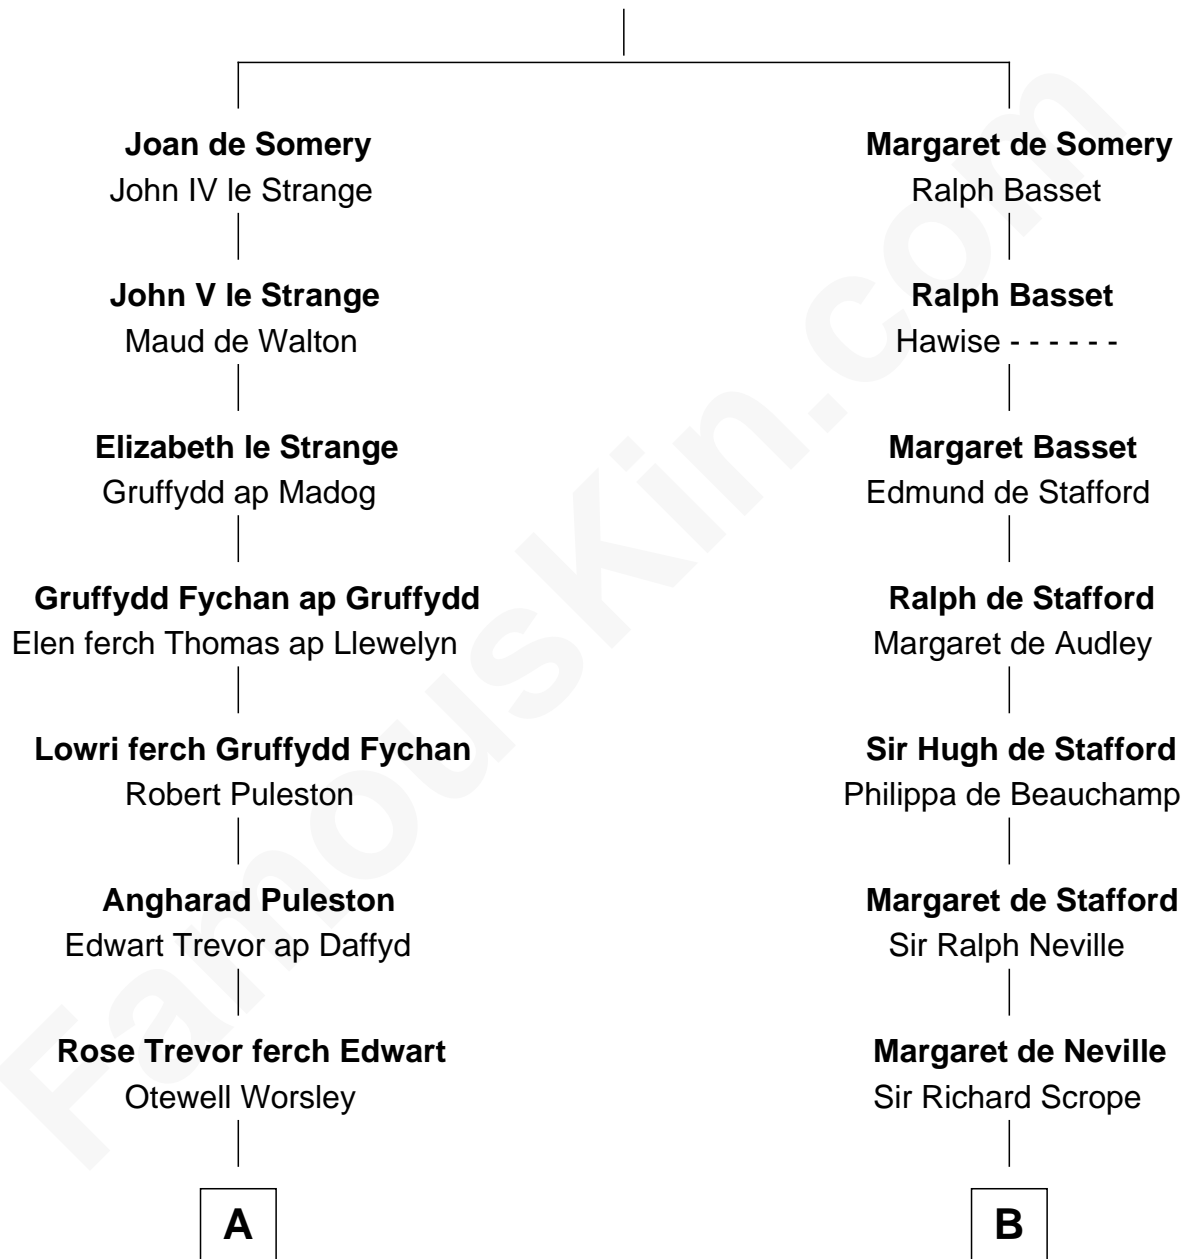

FamousKin.com

Relationship Chart of

General William Whipple

Signer of the Declaration of Independence

15th cousin 5 times removed of

Helen Keller

Author and Activist

Sir Roger de Somery

Nichole d'Aubenev

C

Col. Alexander Spotswood Moore

Elizabeth Aylett

Mary Fairfax Moore

David Keller

Arthur Henley Keller

Kate Adams

Helen Keller

Author and Activist