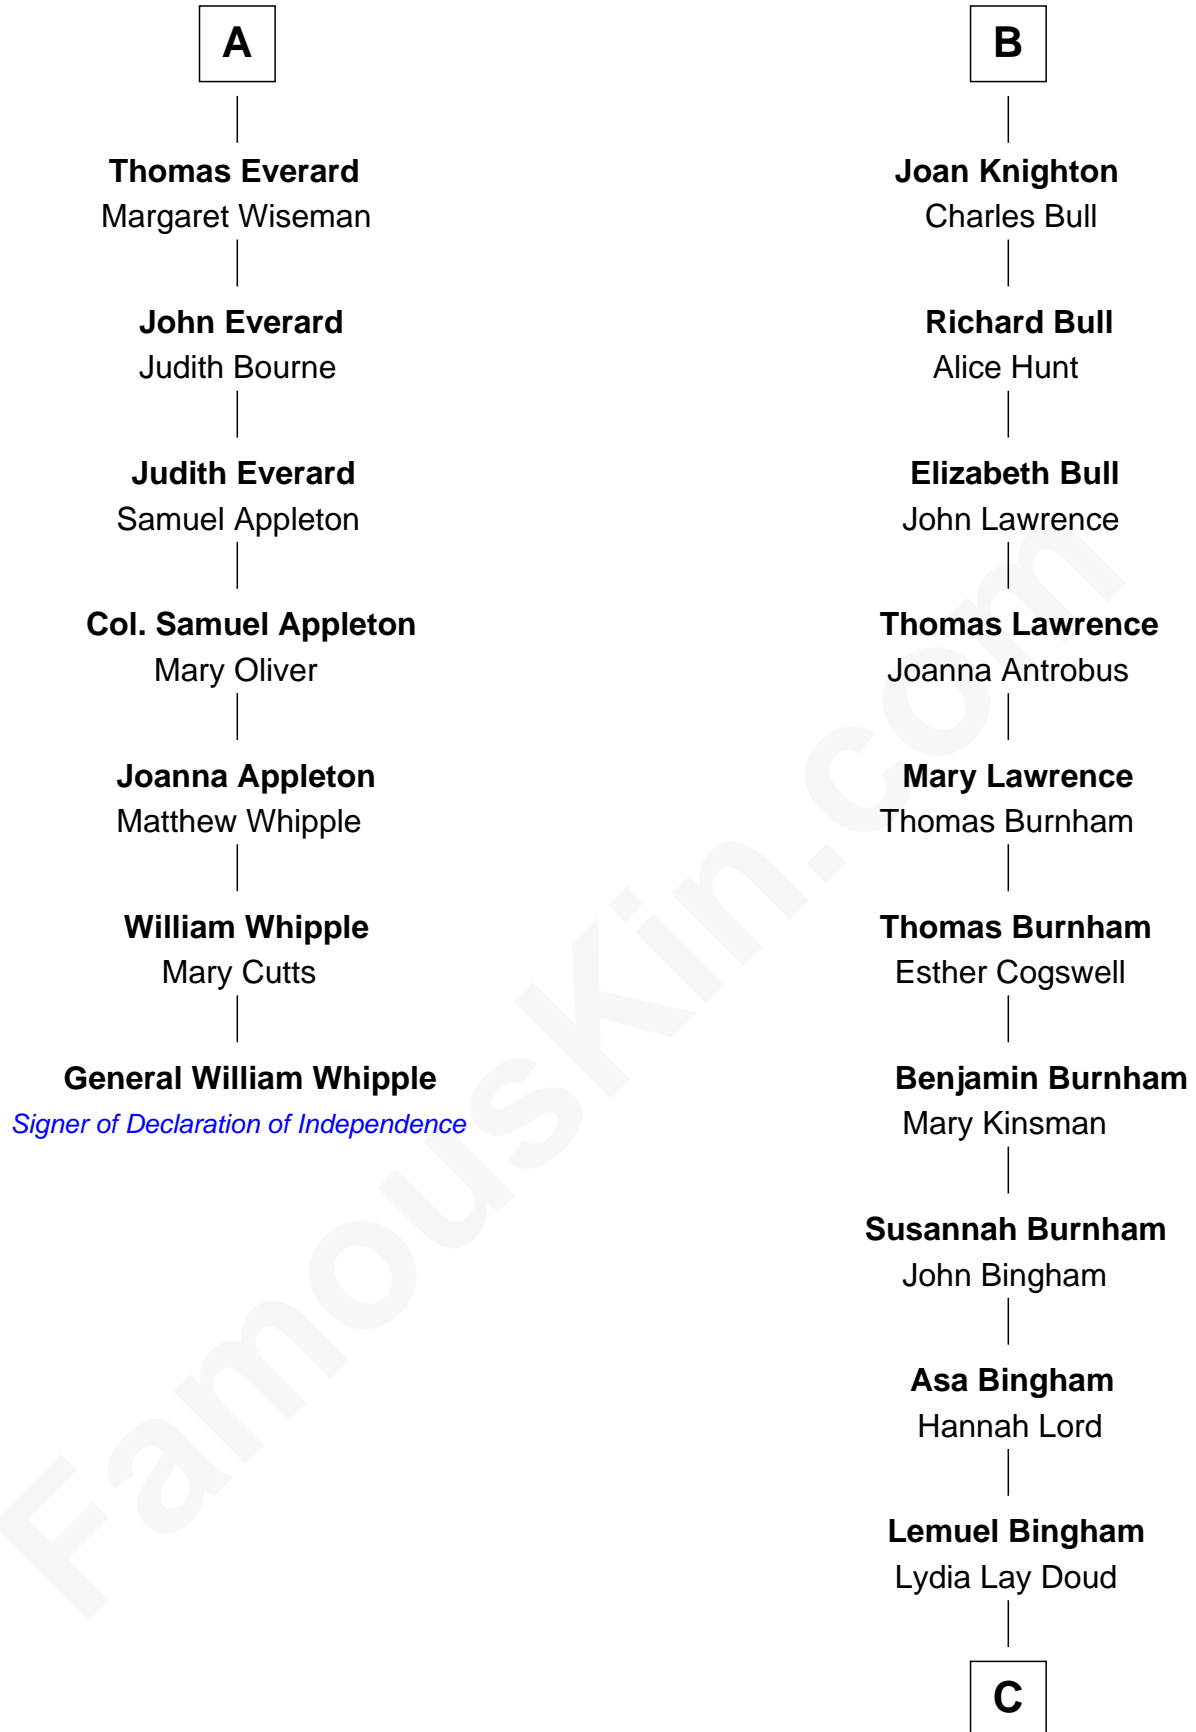

FamousKin.com

Relationship Chart of

General William Whipple

Signer of the Declaration of Independence

13th cousin 6 times removed of

Thomas Edmund Dewey
47th Governor of New York

Sir Gilbert Pecche
Joan de Creye

Sir Simon Pecche
Agnes Holme

Sir Gilbert Pecche
Iseult - - - - -

Margaret Pecche
John Hunt

Sir Gilbert Pecche
Joan - - - - -

Iodena Hunt
Thomas Cornish

Katherine Pecche
Sir Thomas Notbeme

John Cornish
- - - - -

Margaret Notbeme
John Hinckley

John Cornish
Agnes Walden

Cecily Hinckley
Henry Caldebeck

Mary Cornish
Thomas Everard

Thomasine Caldebeck
Thomas Underhill

Henry Everard
- - - - -

Anne Underhill
Thomas Knighton

A

B

C

Emma Bingham
George Martin Dewey

George Martin Dewey
Annie L. Thomas

Thomas Edmund Dewey
47th Governor of New York

FamousKin.com