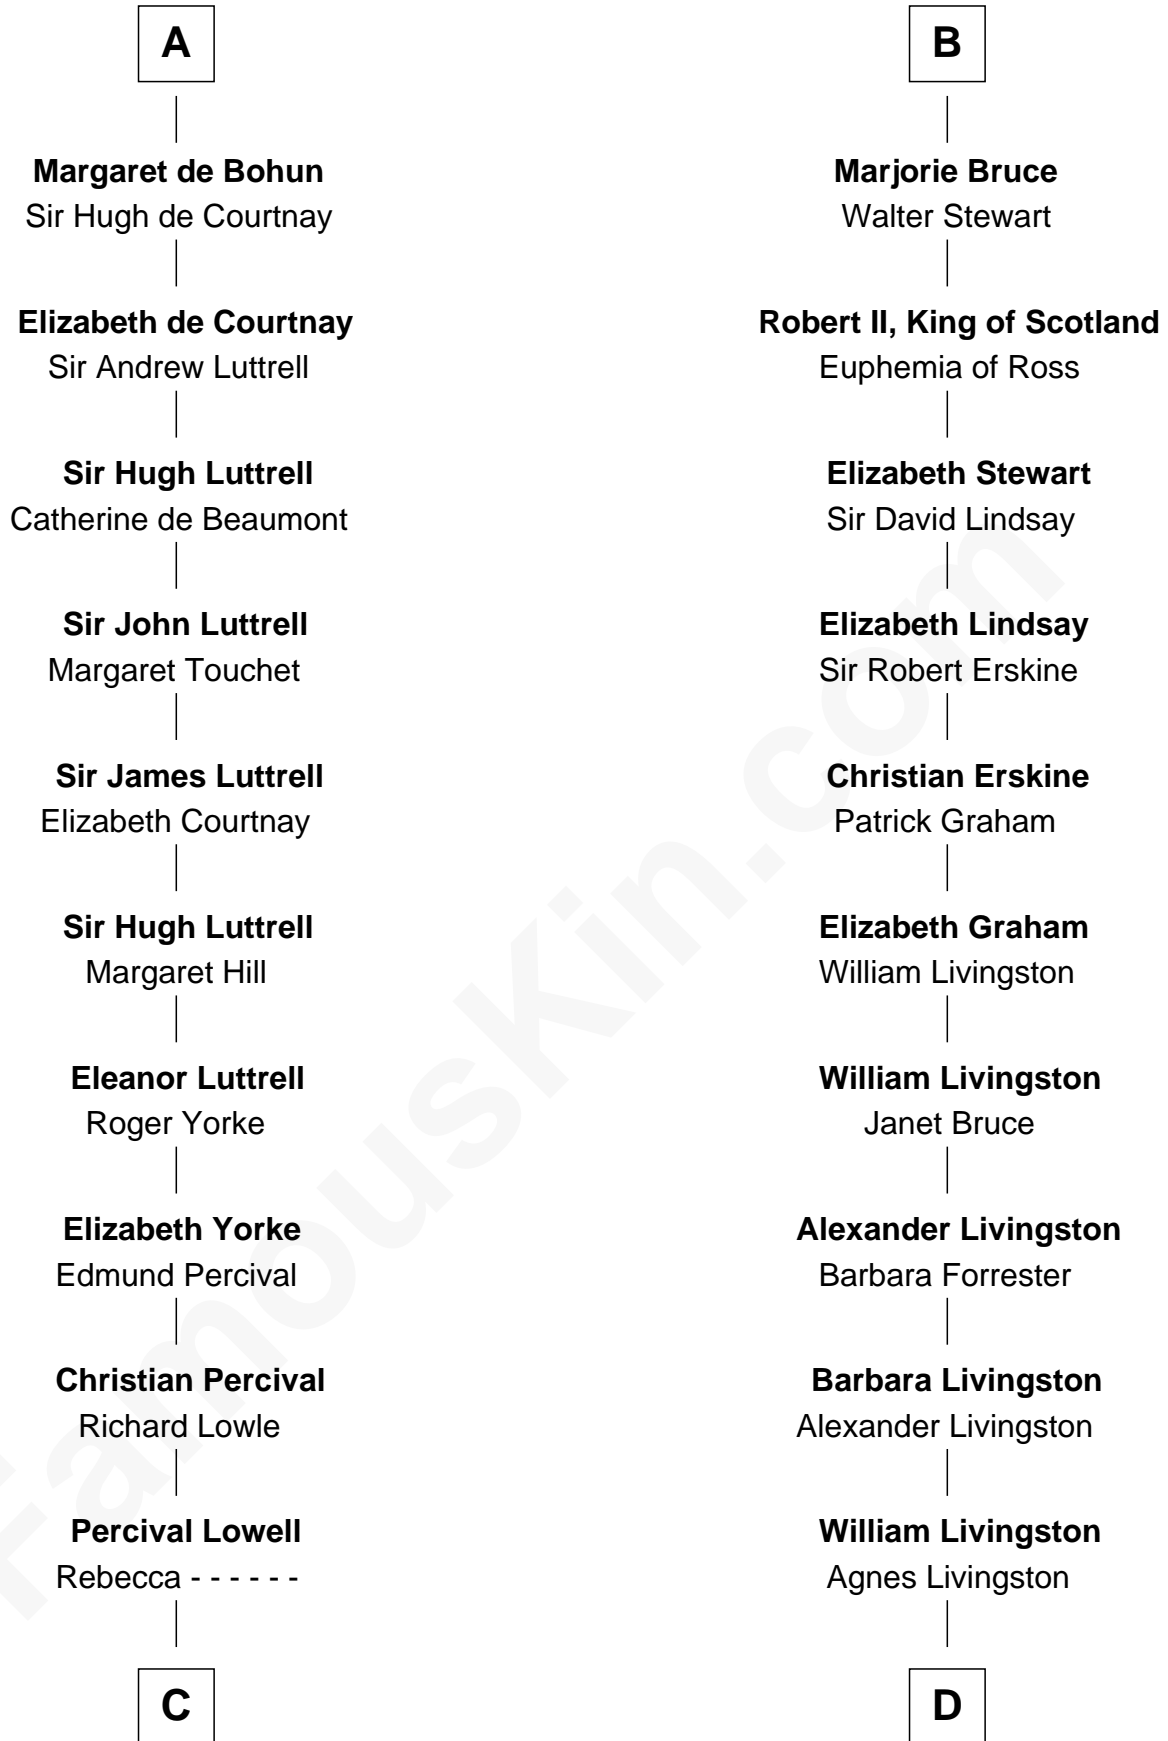

FamousKin.com

Relationship Chart of

General William Whipple

Signer of the Declaration of Independence

20th cousin 1 time removed of

Philip Livingston

Signer of the Declaration of Independence

C