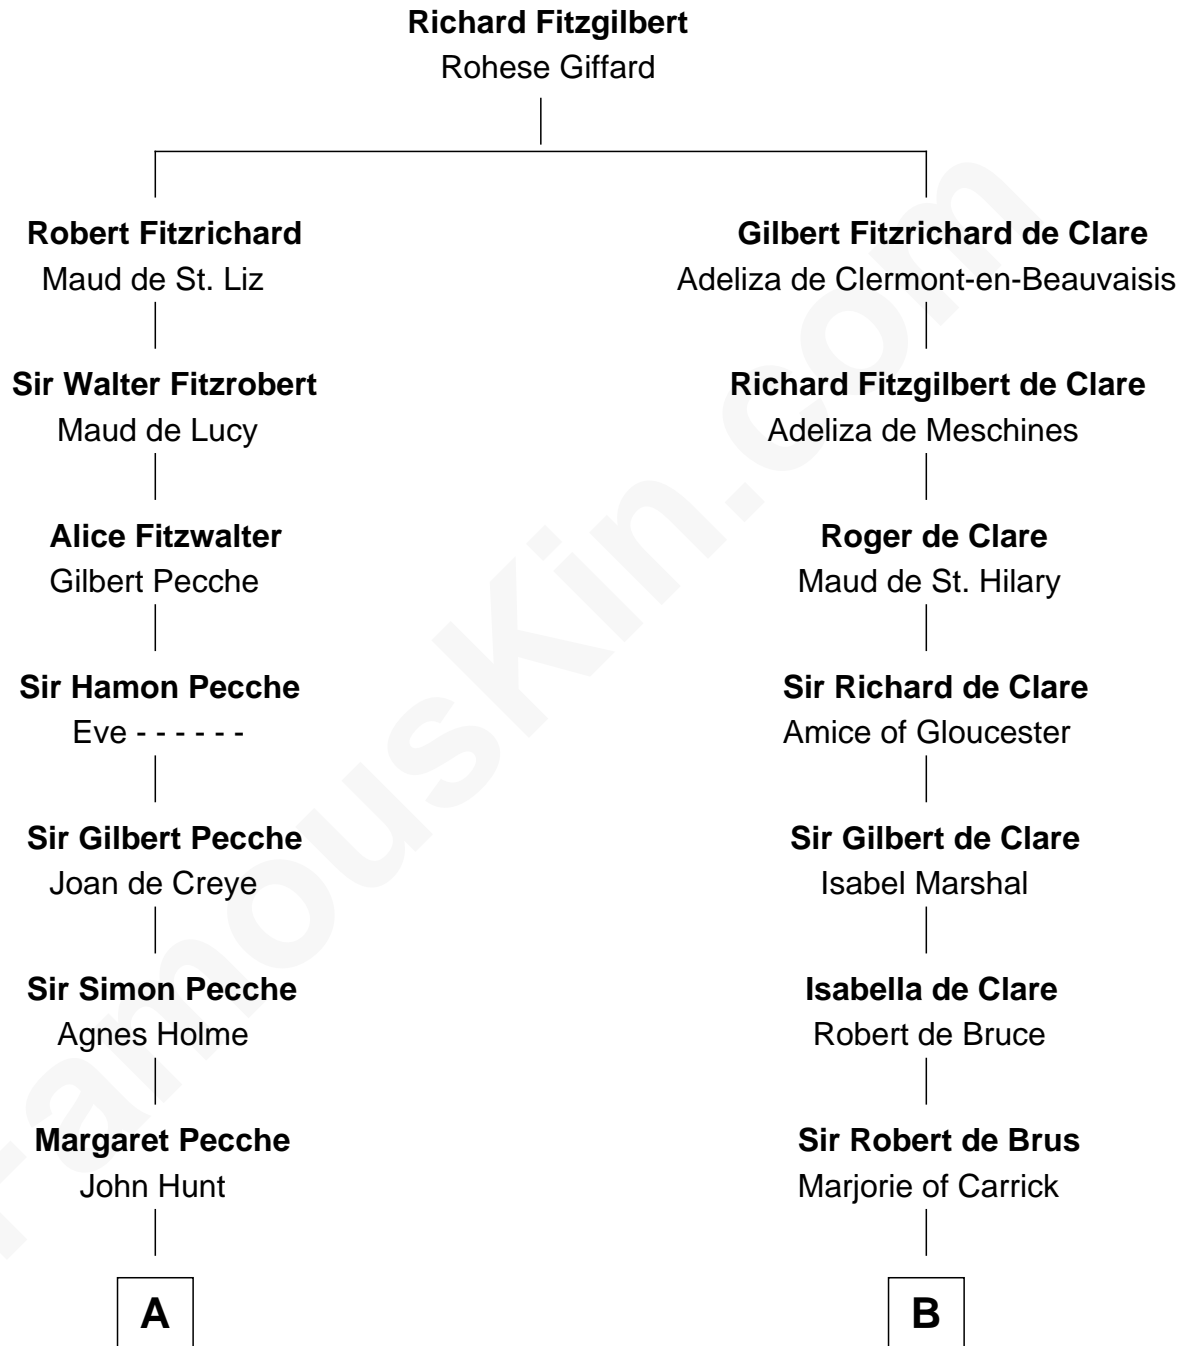

# FamousKin.com

## Relationship Chart of General William Whipple

*Signer of the Declaration of Independence*

18th cousin 3 times removed of

**Philip Livingston**

*Signer of the Declaration of Independence*

**C**

**William Whipple**