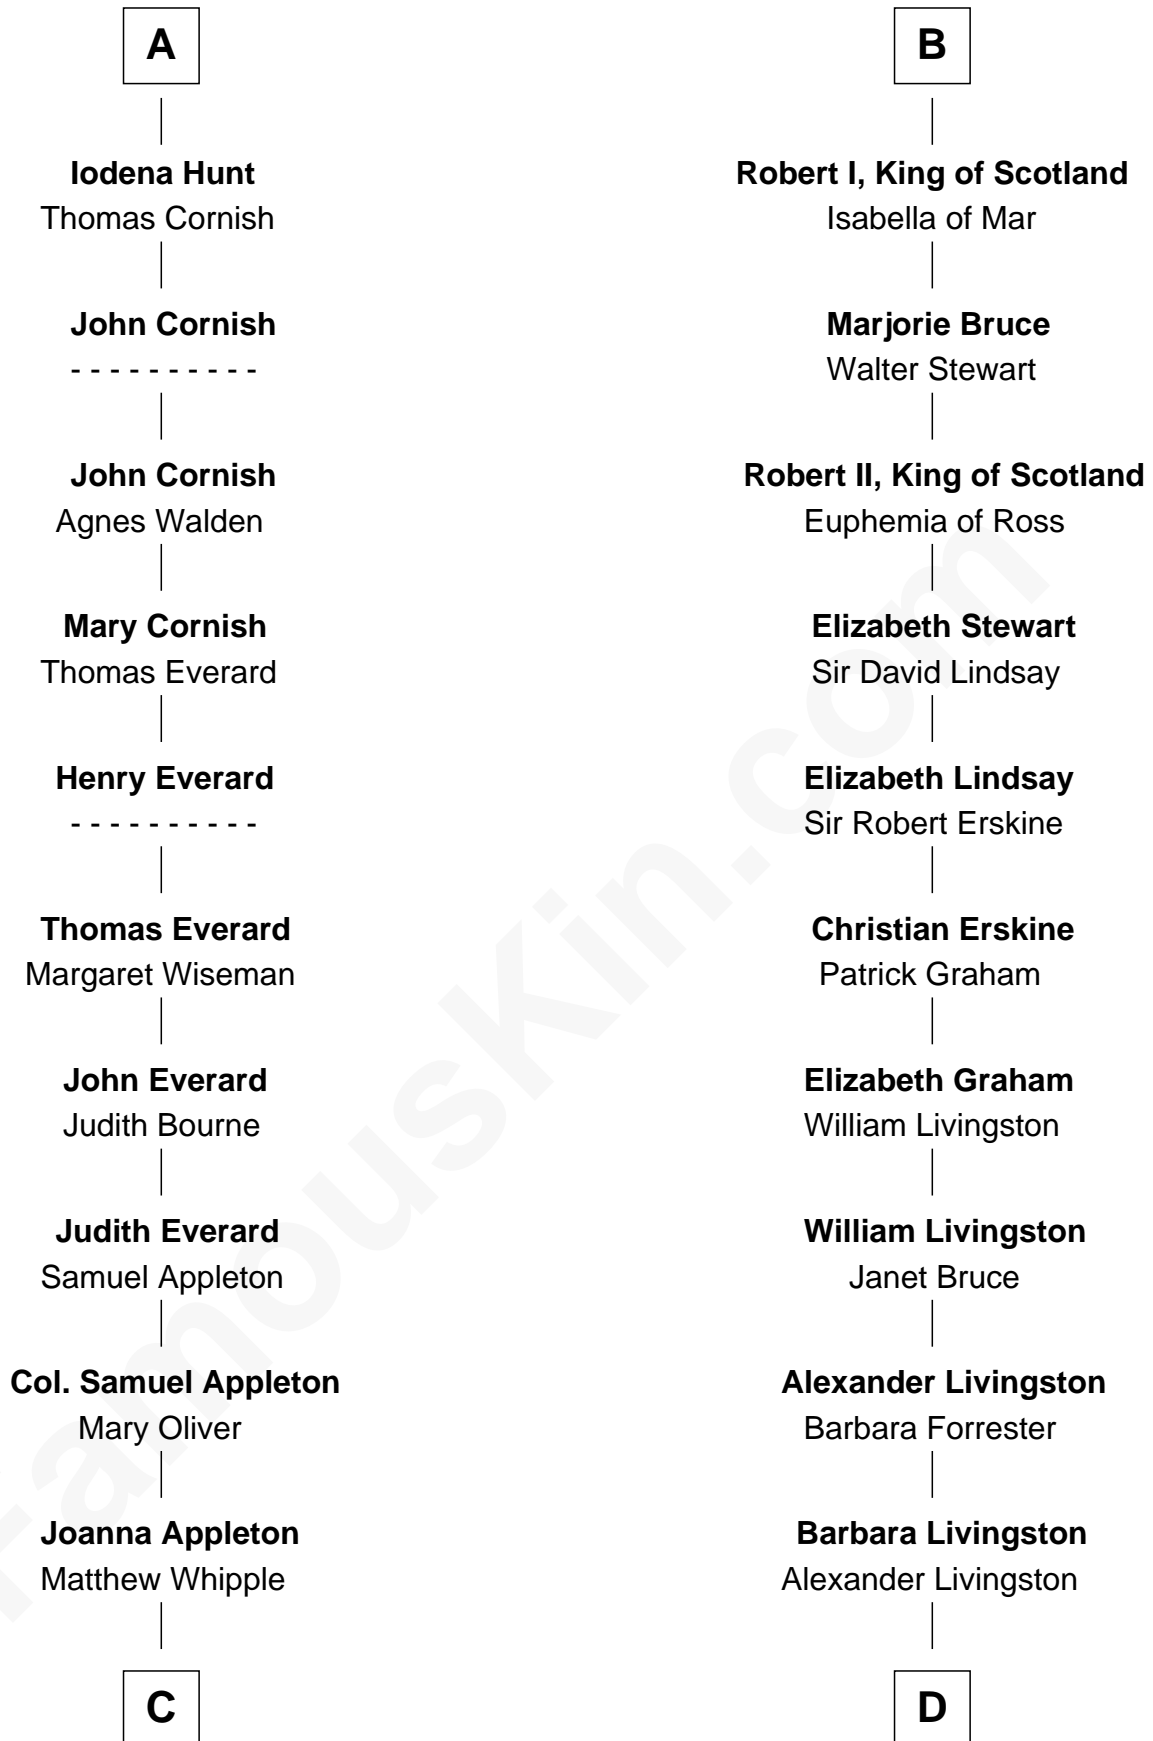

## Relationship Chart of General William Whipple

*Signer of the Declaration of Independence*

18th cousin 3 times removed of

**Philip Livingston**

*Signer of the Declaration of Independence*

**C**

**William Whipple**

Mary Cutts

**General William Whipple**

*Signer of Declaration of Independence*

**D**

**William Livingston**

Agnes Livingston

**Rev. John Livingston**

Janet Fleming