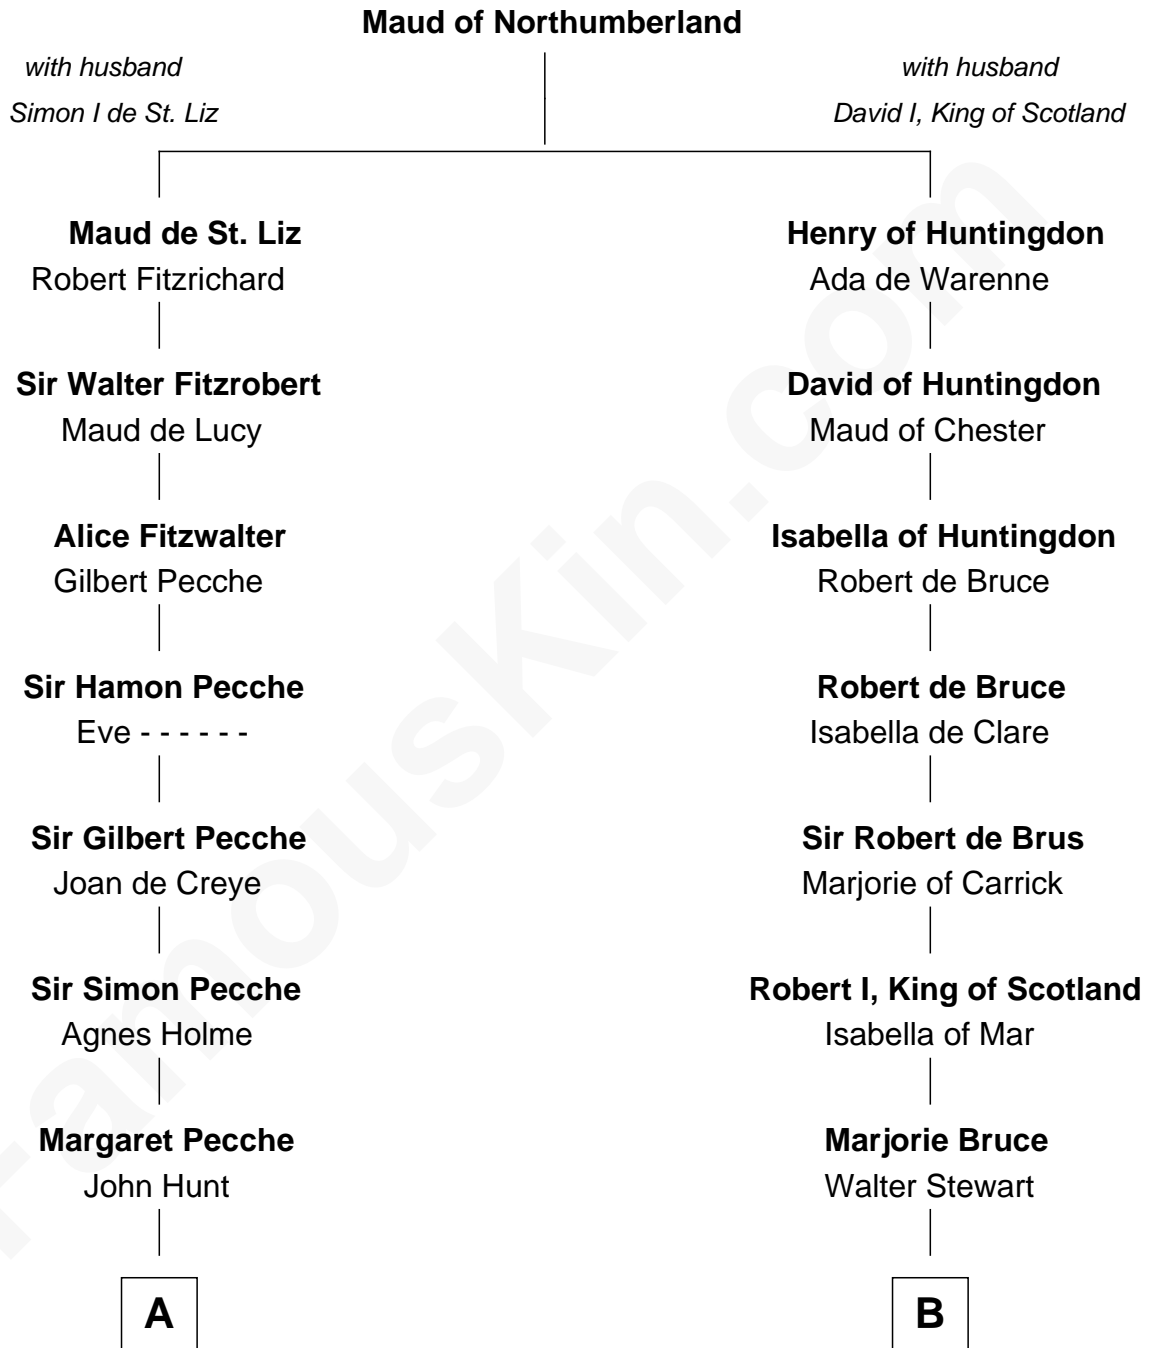

FamousKin.com

Relationship Chart of

General William Whipple

Signer of the Declaration of Independence

18th cousin 1 time removed of

Philip Livingston

Signer of the Declaration of Independence

C

William Whipple

Mary Cutts

General William Whipple

Signer of Declaration of Independence

D

Robert Livingston

Alida Schuyler

Philip Livingston