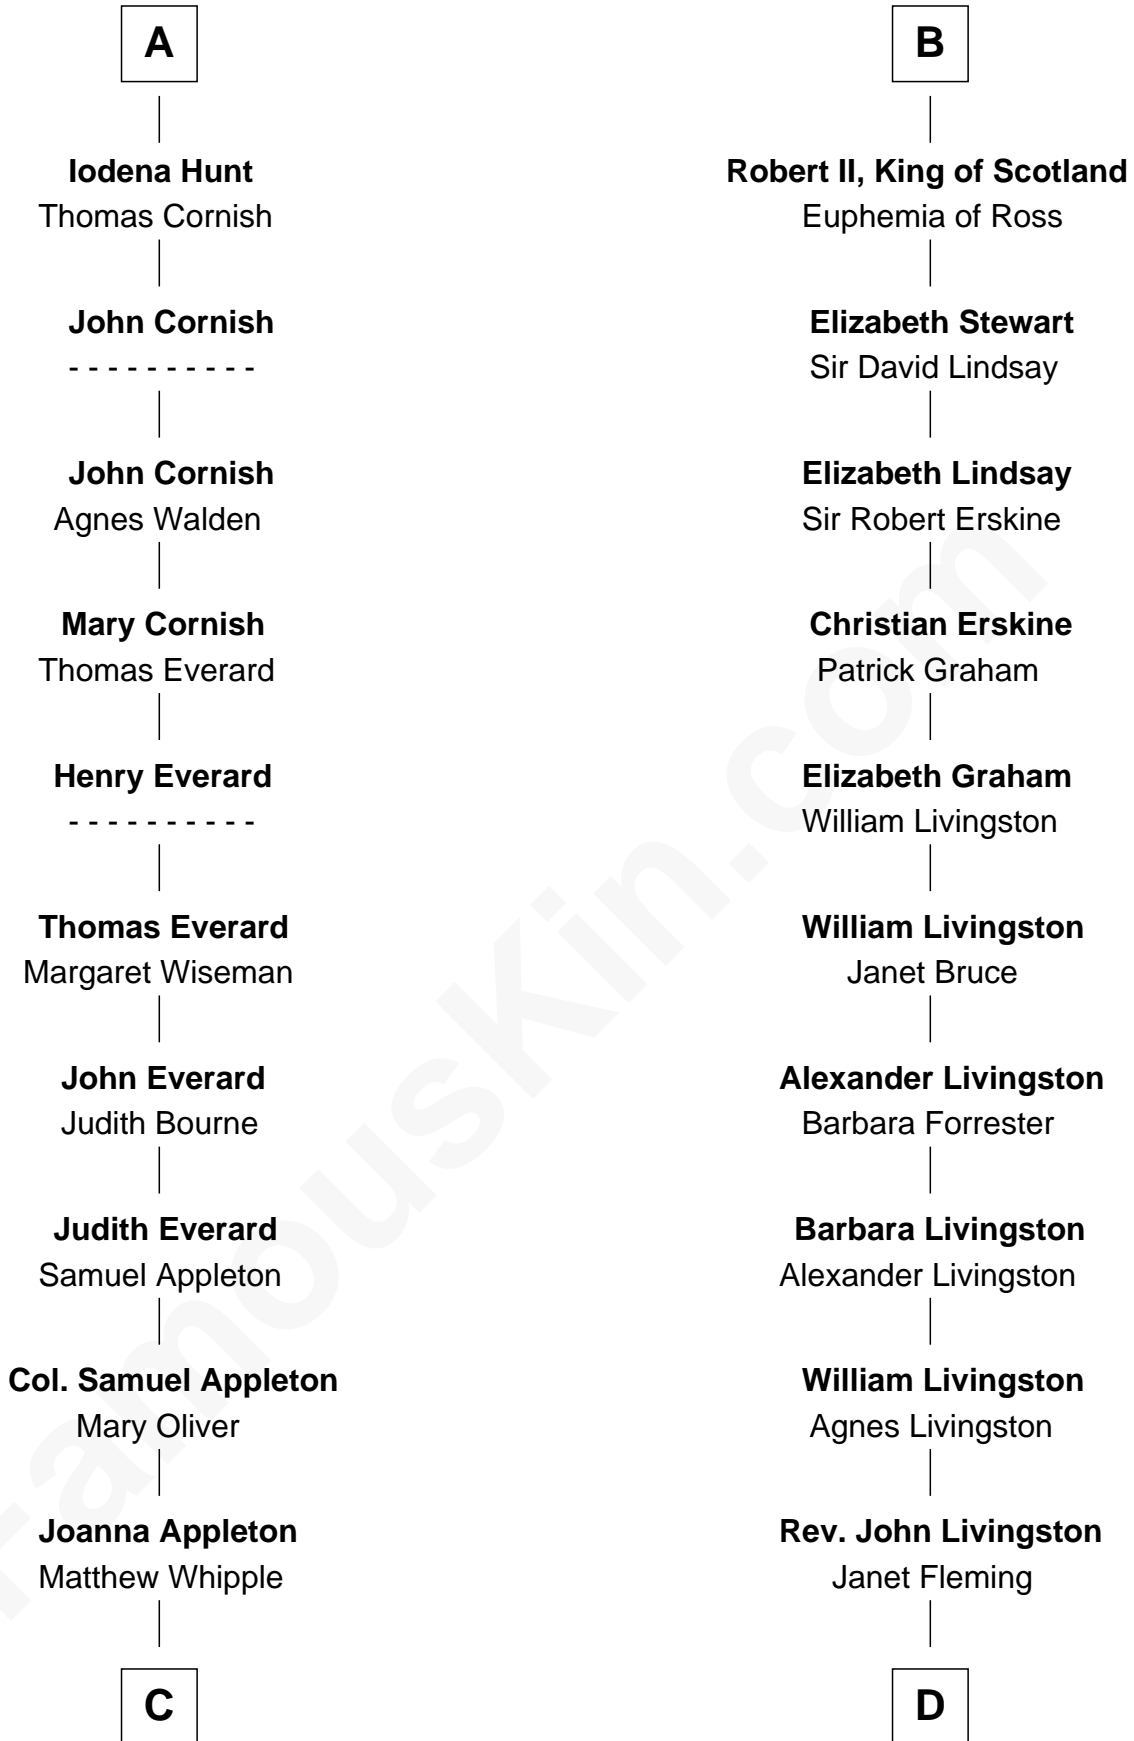

FamousKin.com

Relationship Chart of

General William Whipple

Signer of the Declaration of Independence

18th cousin 1 time removed of

Philip Livingston

Signer of the Declaration of Independence

C

William Whipple

Mary Cutts

General William Whipple

Signer of Declaration of Independence

D

Robert Livingston

Alida Schuyler

Philip Livingston