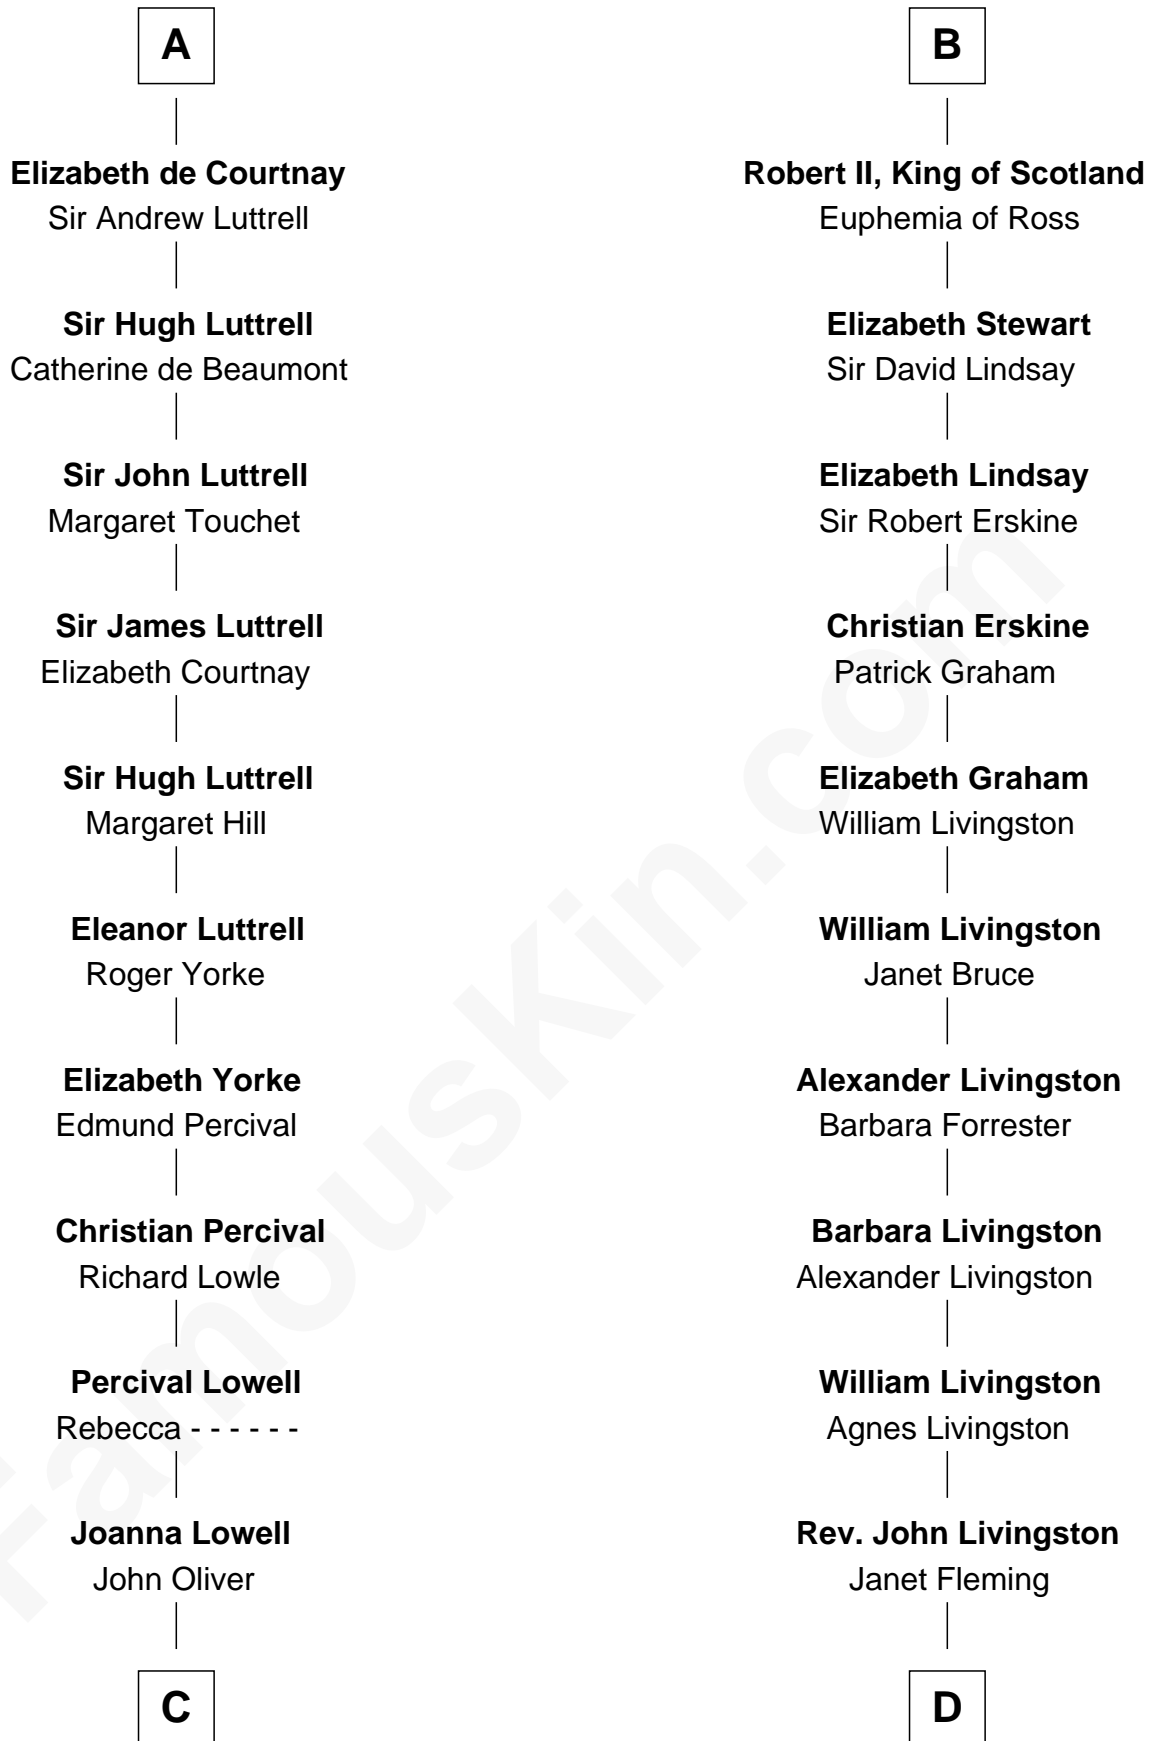

FamousKin.com

Relationship Chart of

General William Whipple

Signer of the Declaration of Independence

19th cousin 1 time removed of

Philip Livingston

Signer of the Declaration of Independence

Robert de Beaumont

Sir Hugh de Courtenay
Agnes de St. John

Sir Hugh de Courtnay
Margaret de Bohun

A

Hawise de Beaumont
William FitzRobert

Amice of Gloucester
Sir Richard de Clare

Sir Gilbert de Clare
Isabel Marshal

Isabella de Clare
Robert de Bruce

Sir Robert de Brus
Marjorie of Carrick

Robert I, King of Scotland
Isabella of Mar

Marjorie Bruce
Walter Stewart

B

C

Mary Oliver
Col. Samuel Appleton

Joanna Appleton
Matthew Whipple

William Whipple
Mary Cutts