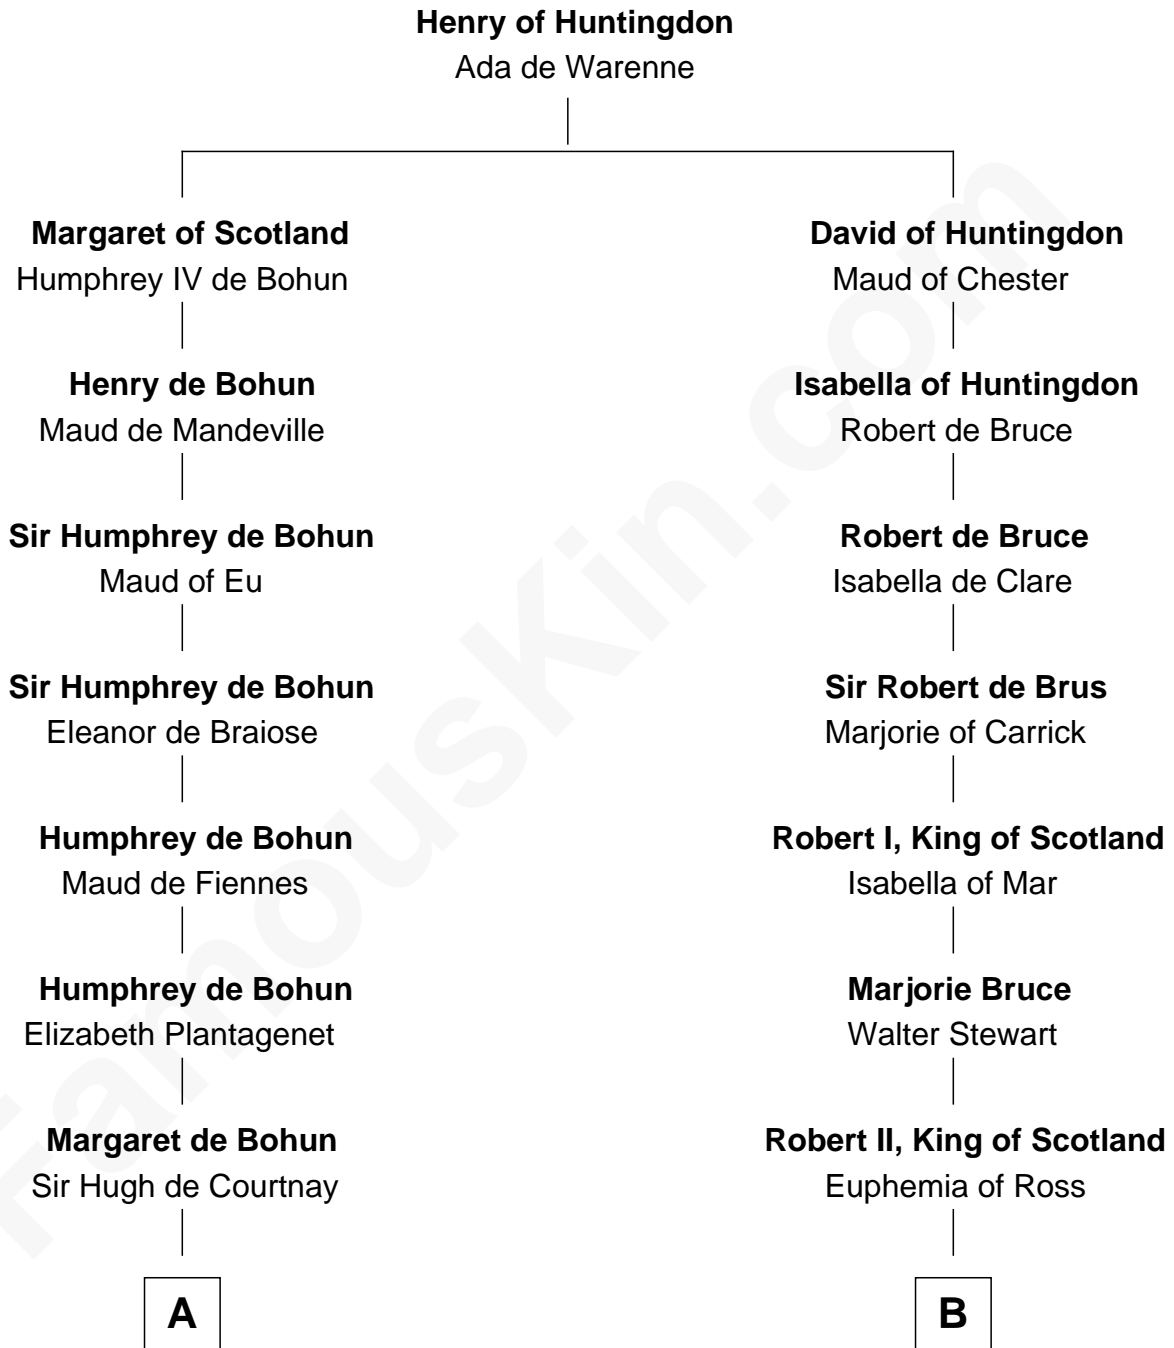

FamousKin.com

Relationship Chart of General William Whipple

Signer of the Declaration of Independence

18th cousin 2 times removed of

Philip Livingston

Signer of the Declaration of Independence

C

Mary Oliver
Col. Samuel Appleton

Joanna Appleton
Matthew Whipple

William Whipple
Mary Cutts

General William Whipple
Signer of Declaration of Independence

D

Philip Livingston
Catrina Van Brugh

Philip Livingston
Signer of Declaration of Independence