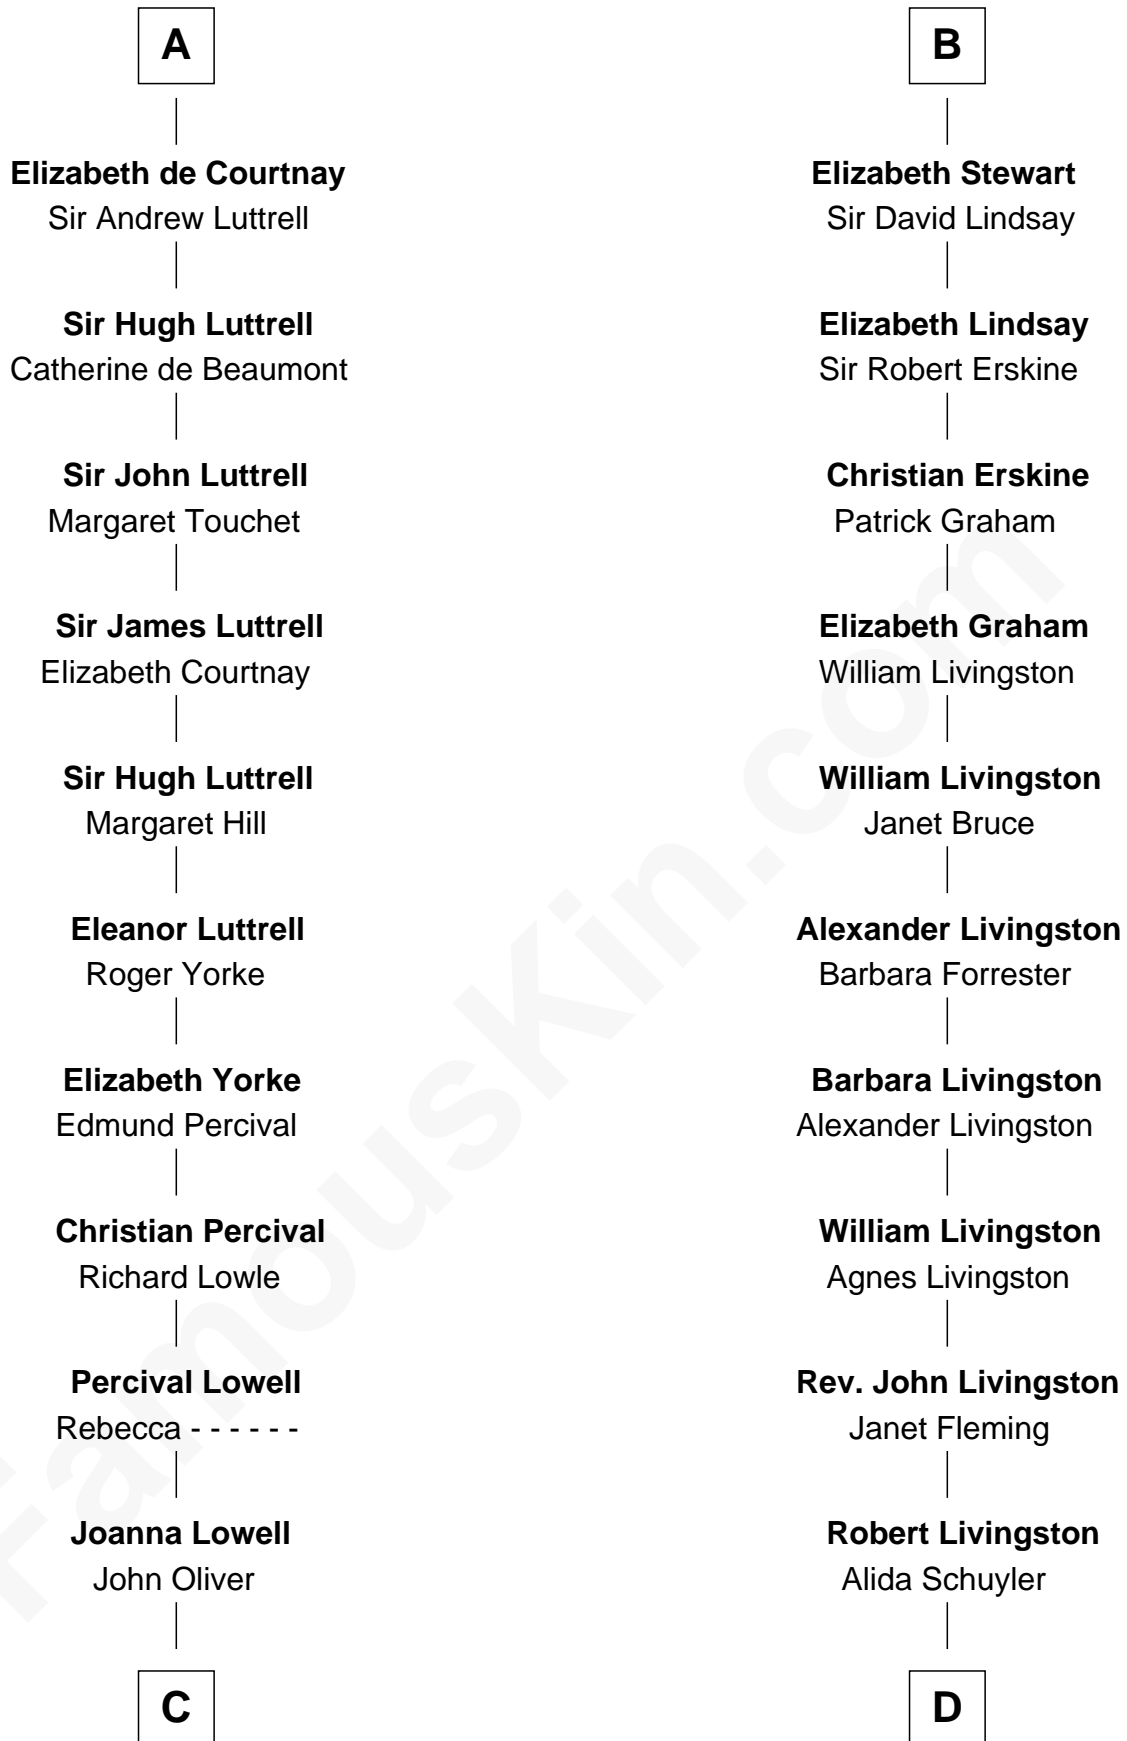

FamousKin.com

Relationship Chart of General William Whipple

Signer of the Declaration of Independence

18th cousin 2 times removed of

Philip Livingston

Signer of the Declaration of Independence

C

Mary Oliver
Col. Samuel Appleton

Joanna Appleton
Matthew Whipple

William Whipple
Mary Cutts

General William Whipple
Signer of Declaration of Independence

D

Philip Livingston
Catrina Van Brugh

Philip Livingston
Signer of Declaration of Independence