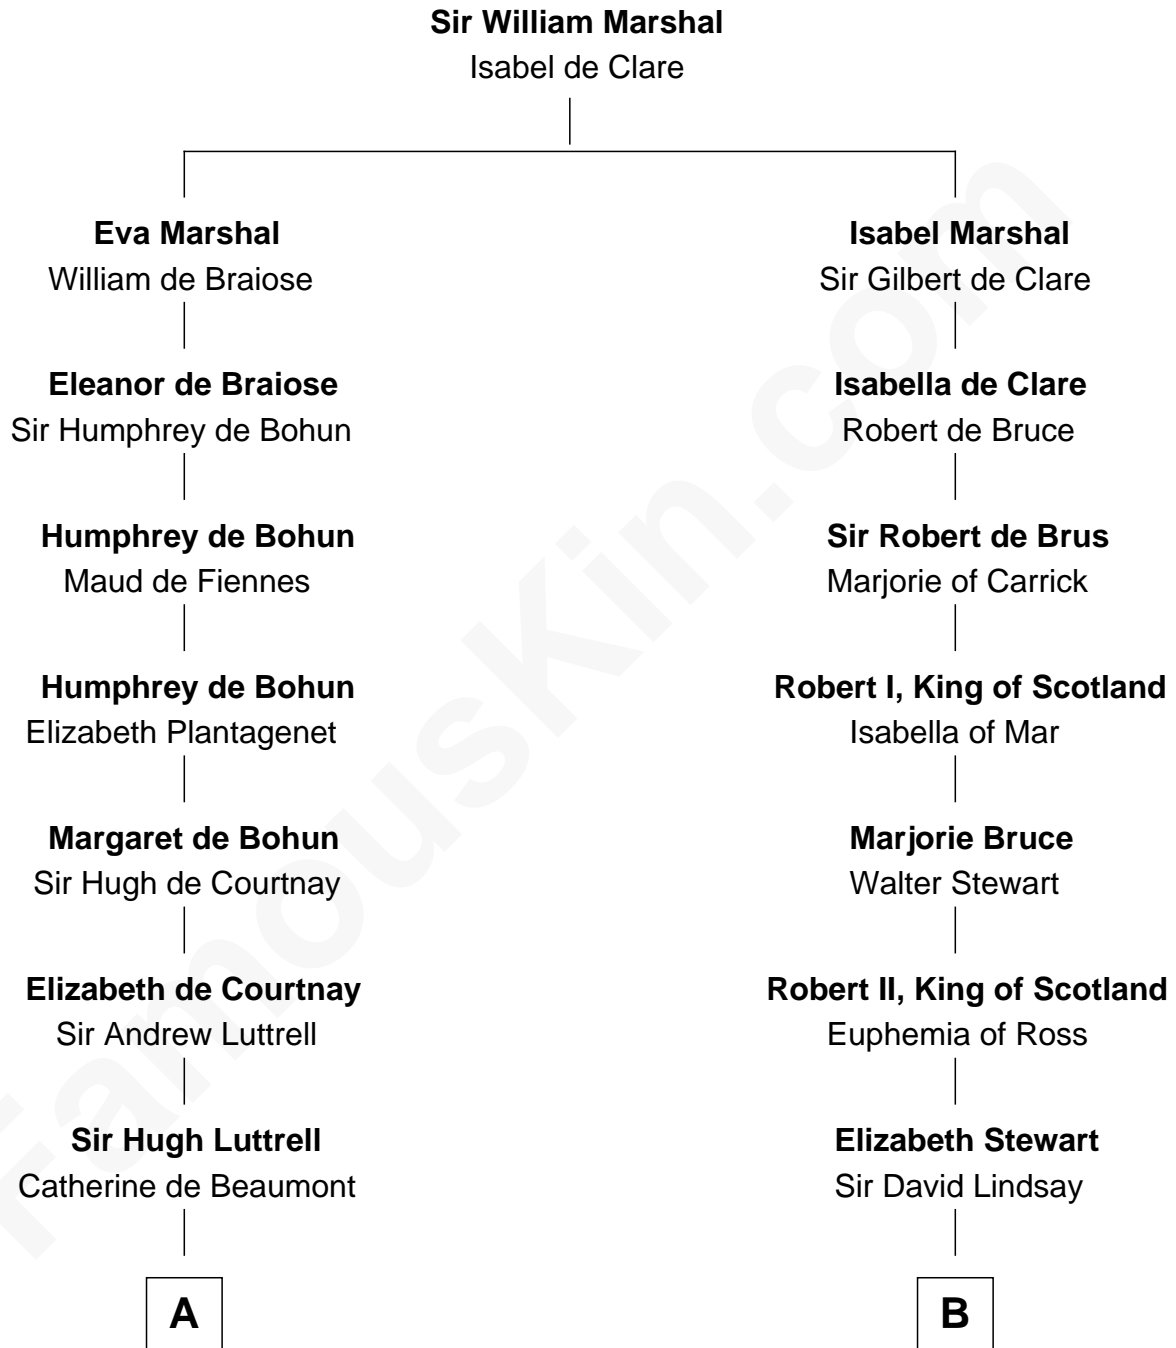

FamousKin.com

Relationship Chart of General William Whipple

Signer of the Declaration of Independence

17th cousin 1 time removed of

Philip Livingston

Signer of the Declaration of Independence

C

William Whipple

Mary Cutts

General William Whipple

Signer of Declaration of Independence

FamousKin.com