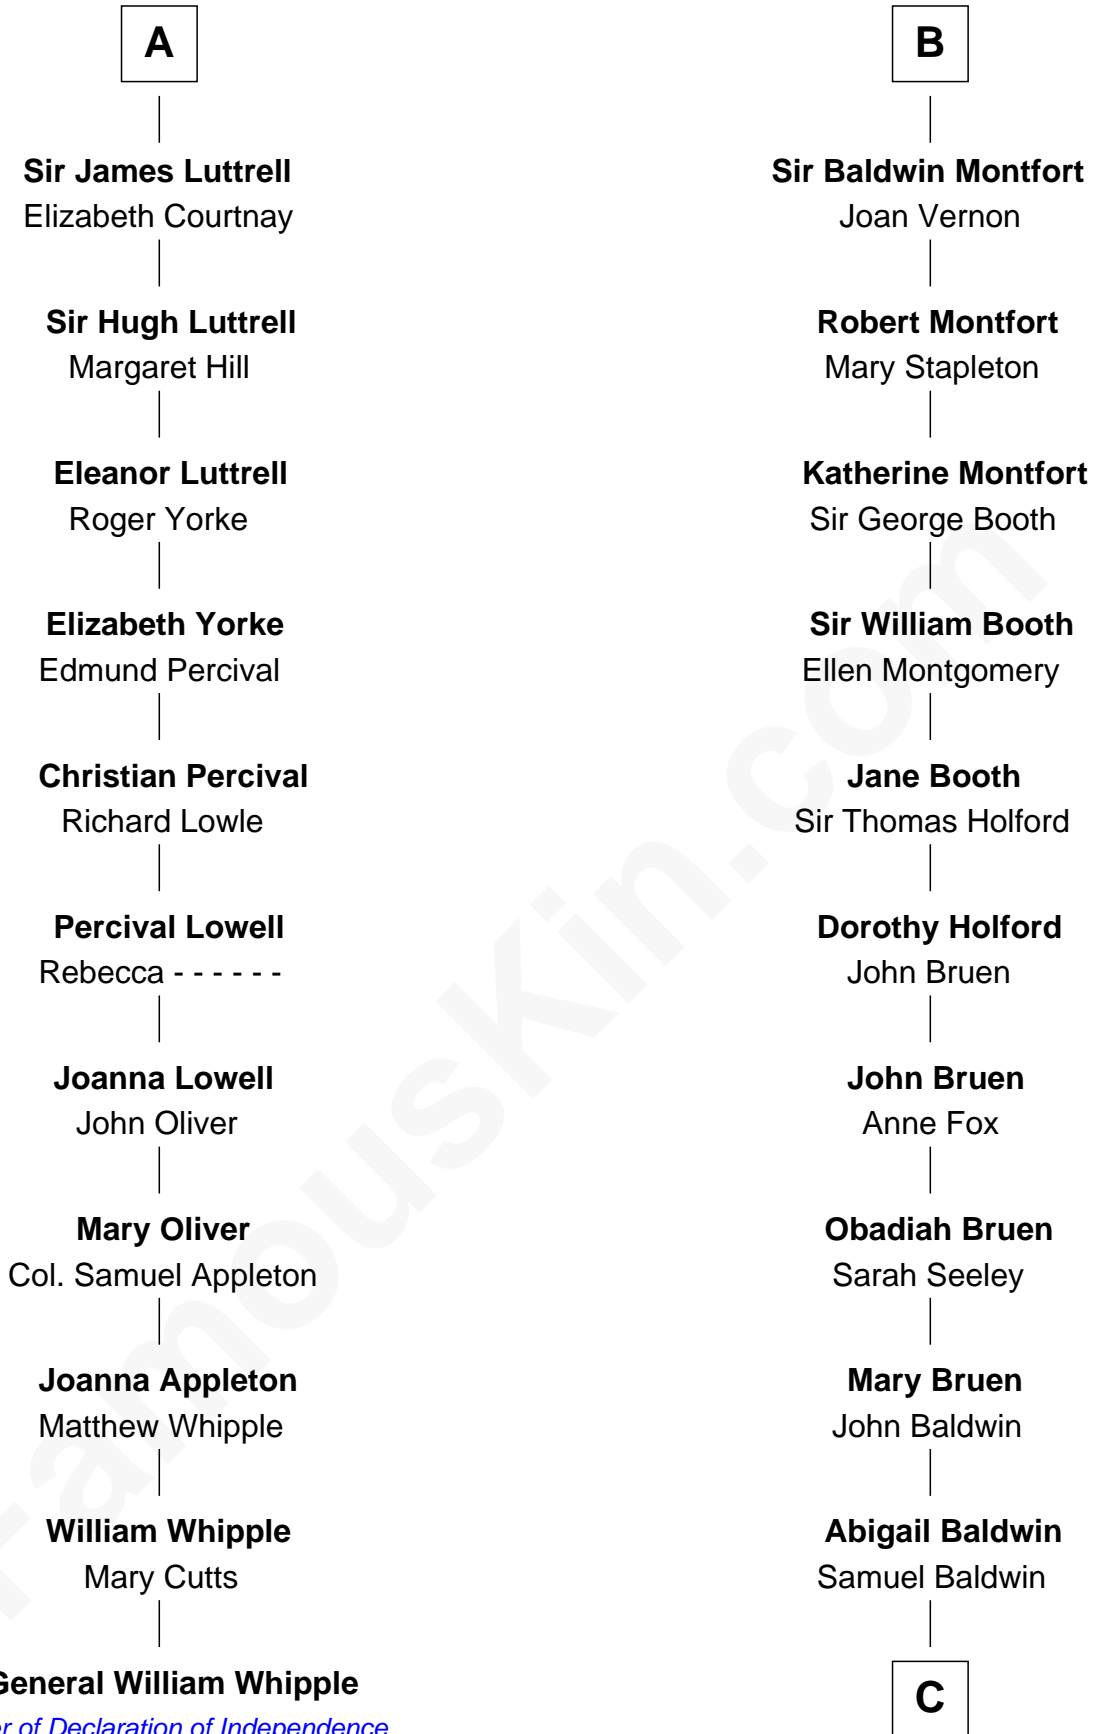

FamousKin.com

Relationship Chart of

General William Whipple

Signer of the Declaration of Independence

17th cousin 2 times removed of

Abraham Baldwin

Signer of the U.S. Constitution

Sir Humphrey de Bohun

Alice de Bohun

Roger V de Toeni

Ralph VII de Toeni

Mary - - - - -

Alice de Toeni

Guy de Beauchamp

Maud de Beauchamp

Sir Geoffrey de Say

Idonea de Say

Sir John de Clinton

Margaret de Clinton

Sir Baldwin de Montfort

Sir William Montfort

Margaret Pecche

B

C

Timothy Baldwin

Bathsheba Stone

Michael Baldwin

Lucy Dudley

Abraham Baldwin

Signer of the U.S. Constitution

FamousKin.com