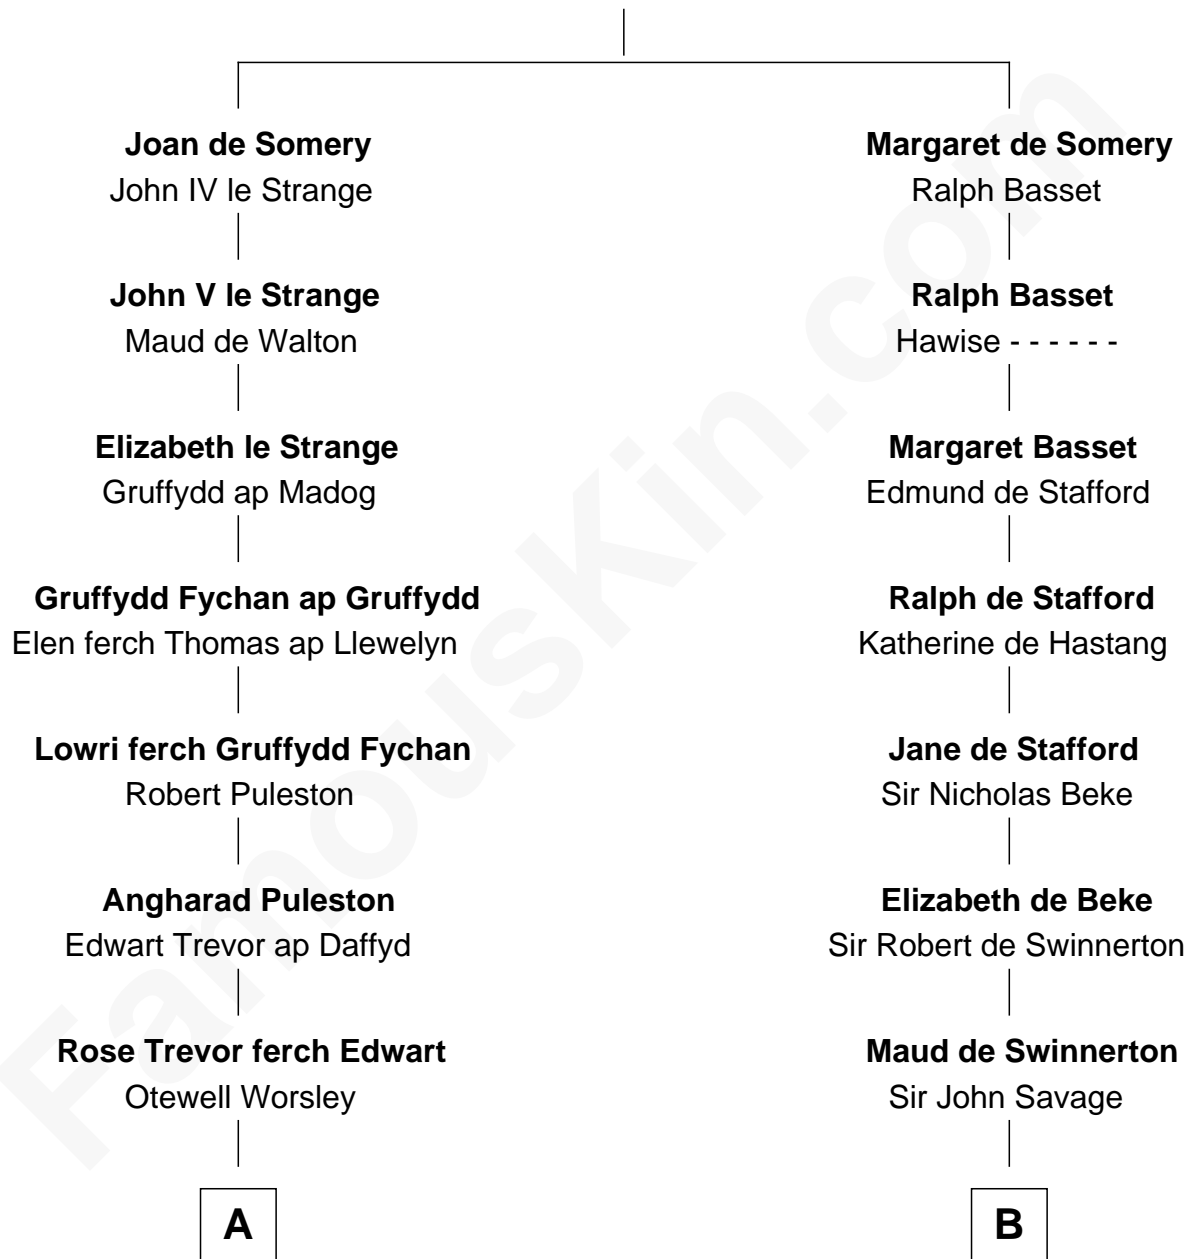

## Relationship Chart of General William Whipple

*Signer of the Declaration of Independence*

15th cousin 4 times removed of

**Abraham Baldwin**

*Signer of the U.S. Constitution*

**Sir Roger de Somery**

Nichole d'Aubenev

**C**

—  
**Timothy Baldwin**

Bathsheba Stone

—  
**Michael Baldwin**

Lucy Dudley

—  
**Abraham Baldwin**

*Signer of the U.S. Constitution*

FamousKin.com