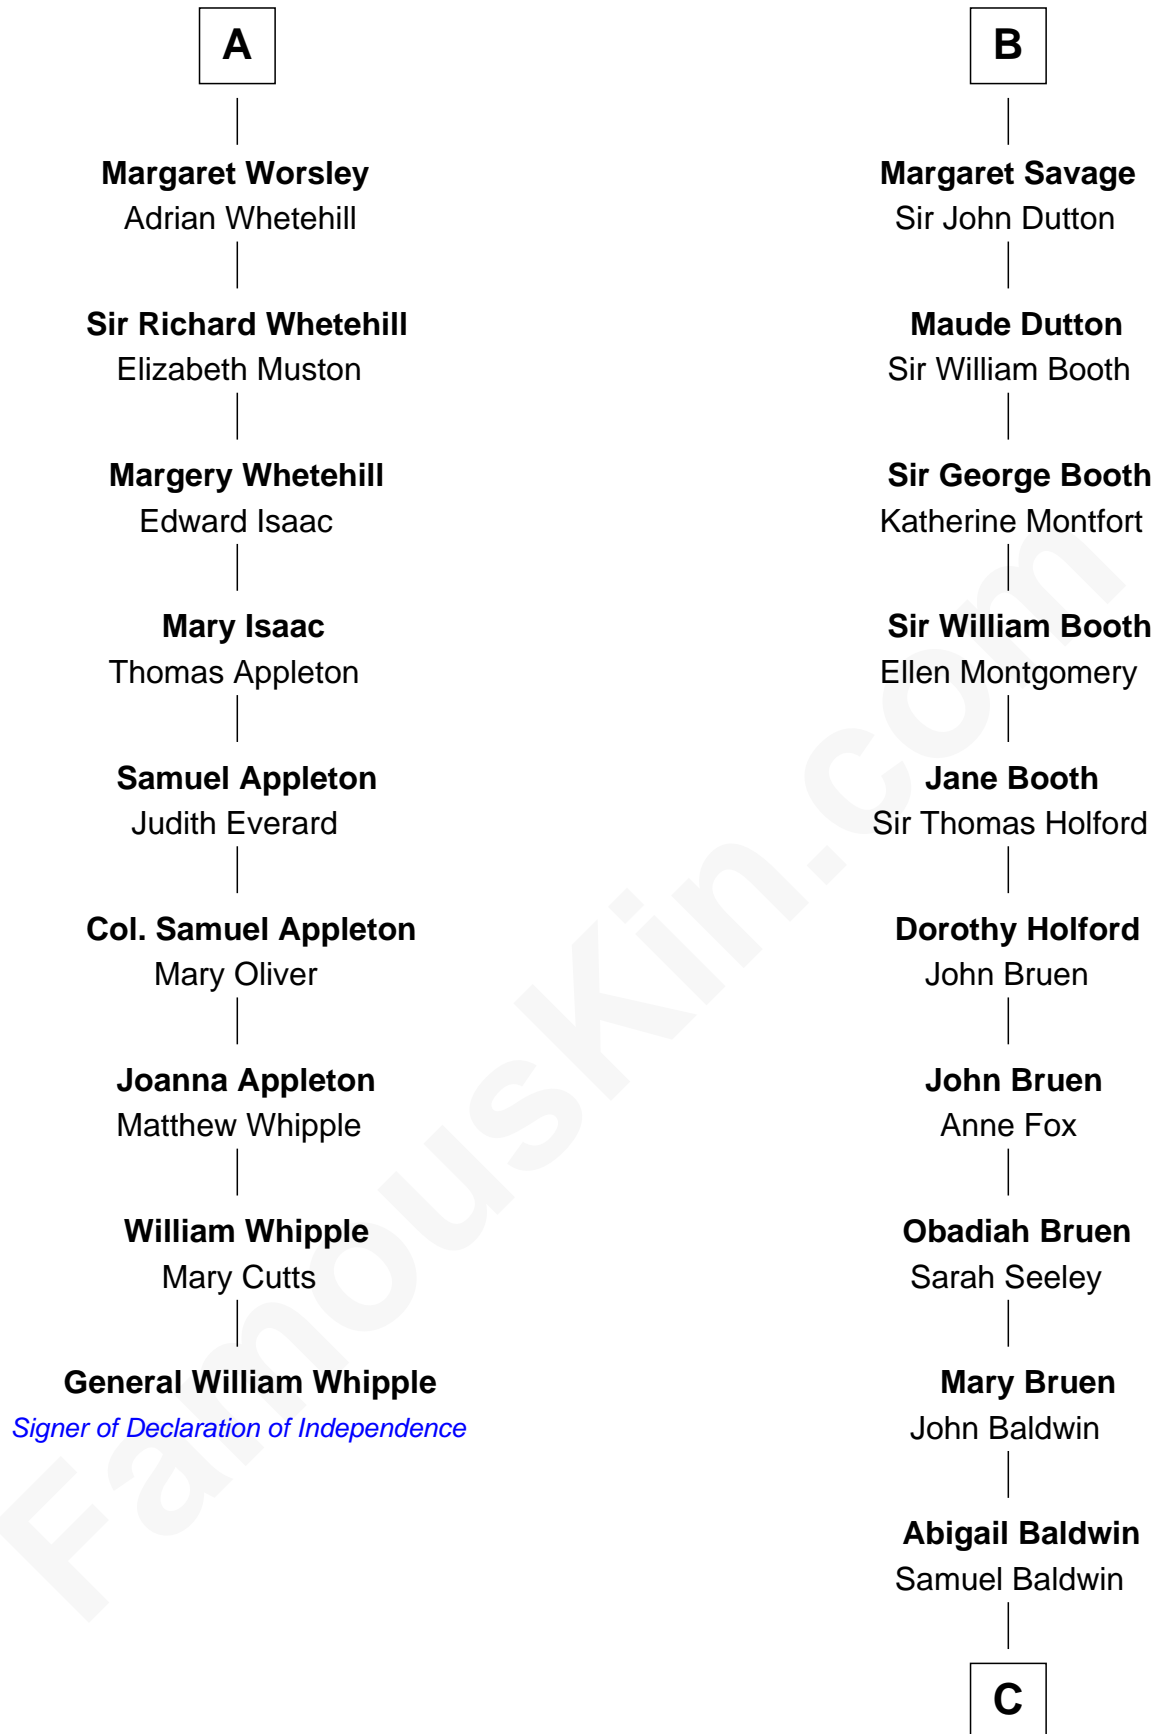

## Relationship Chart of General William Whipple

*Signer of the Declaration of Independence*

15th cousin 4 times removed of

**Abraham Baldwin**

*Signer of the U.S. Constitution*

**Sir Roger de Somery**

Nichole d'Aubenev

**C**

—  
**Timothy Baldwin**

Bathsheba Stone

—  
**Michael Baldwin**

Lucy Dudley

—  
**Abraham Baldwin**

*Signer of the U.S. Constitution*

FamousKin.com