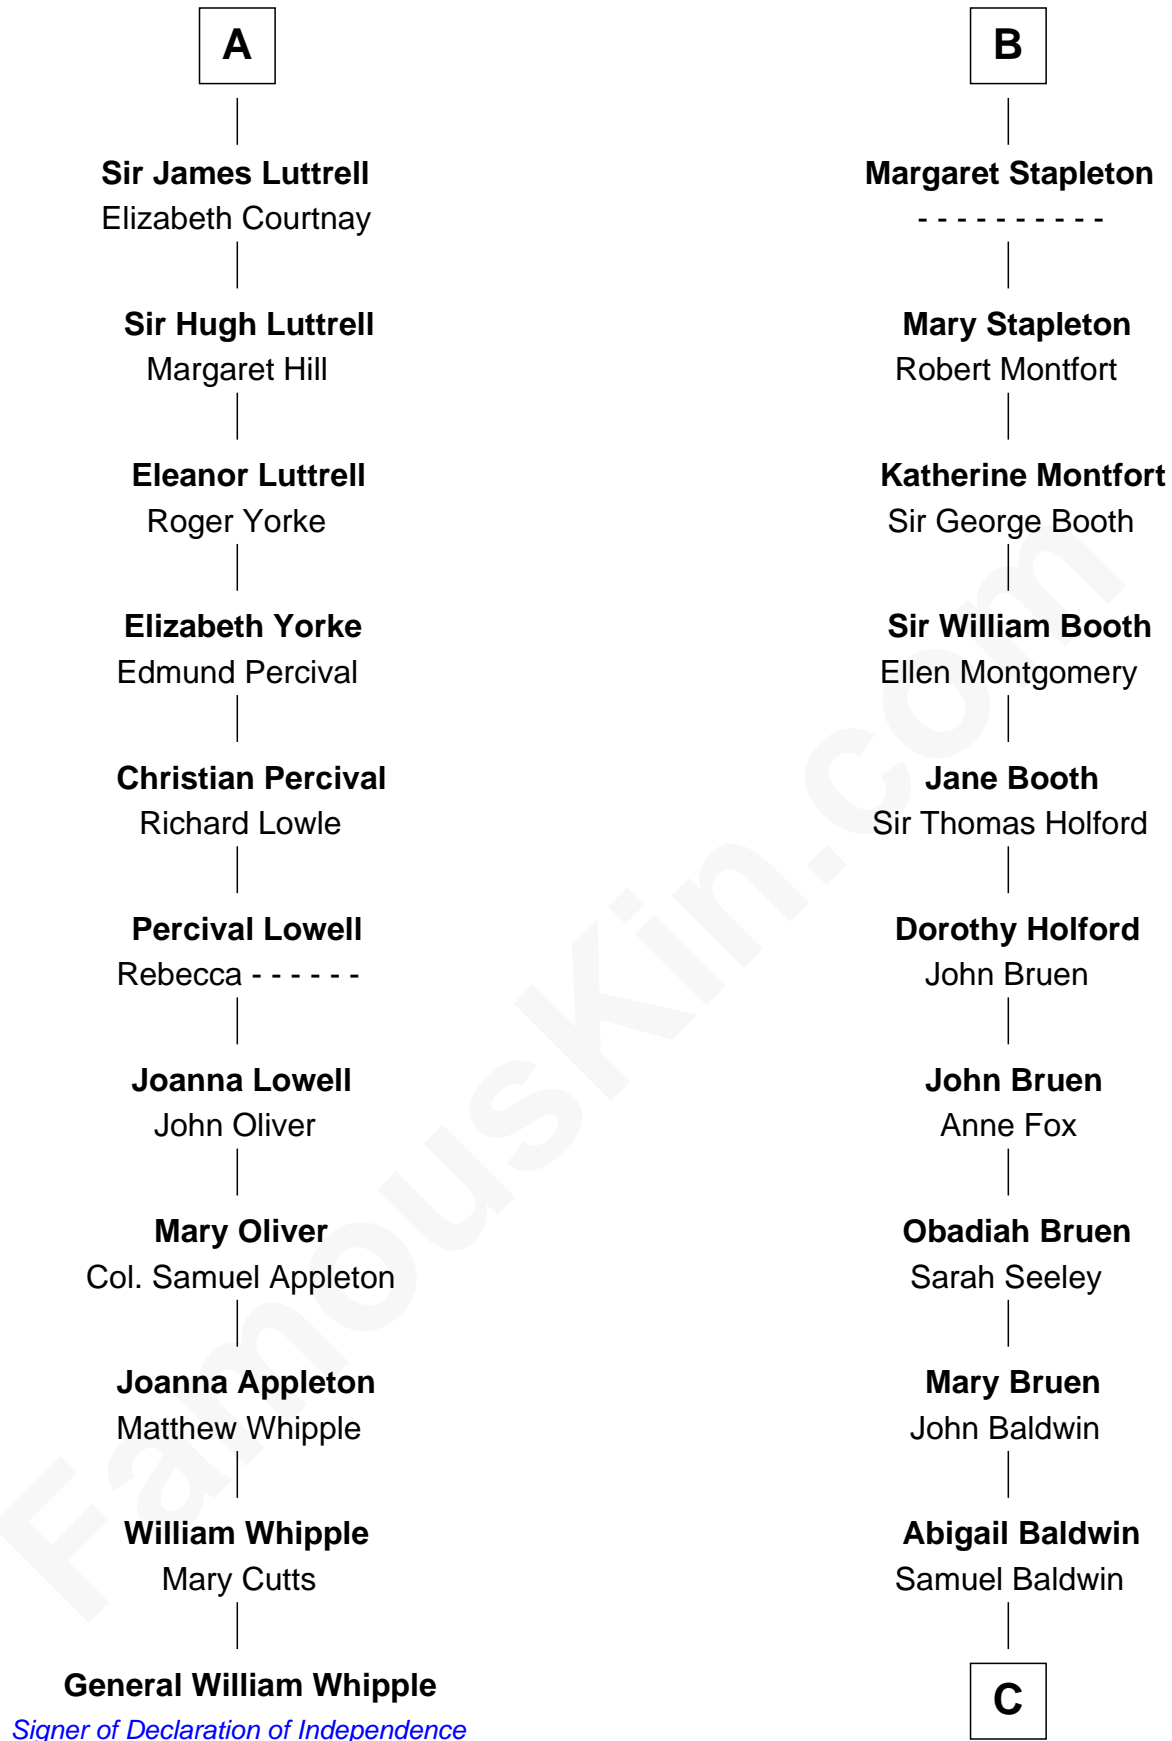

FamousKin.com

Relationship Chart of General William Whipple

Signer of the Declaration of Independence

17th cousin 2 times removed of

Abraham Baldwin

Signer of the U.S. Constitution

C

Timothy Baldwin
Bathsheba Stone

Michael Baldwin
Lucy Dudley

Abraham Baldwin
Signer of the U.S. Constitution

FamousKin.com