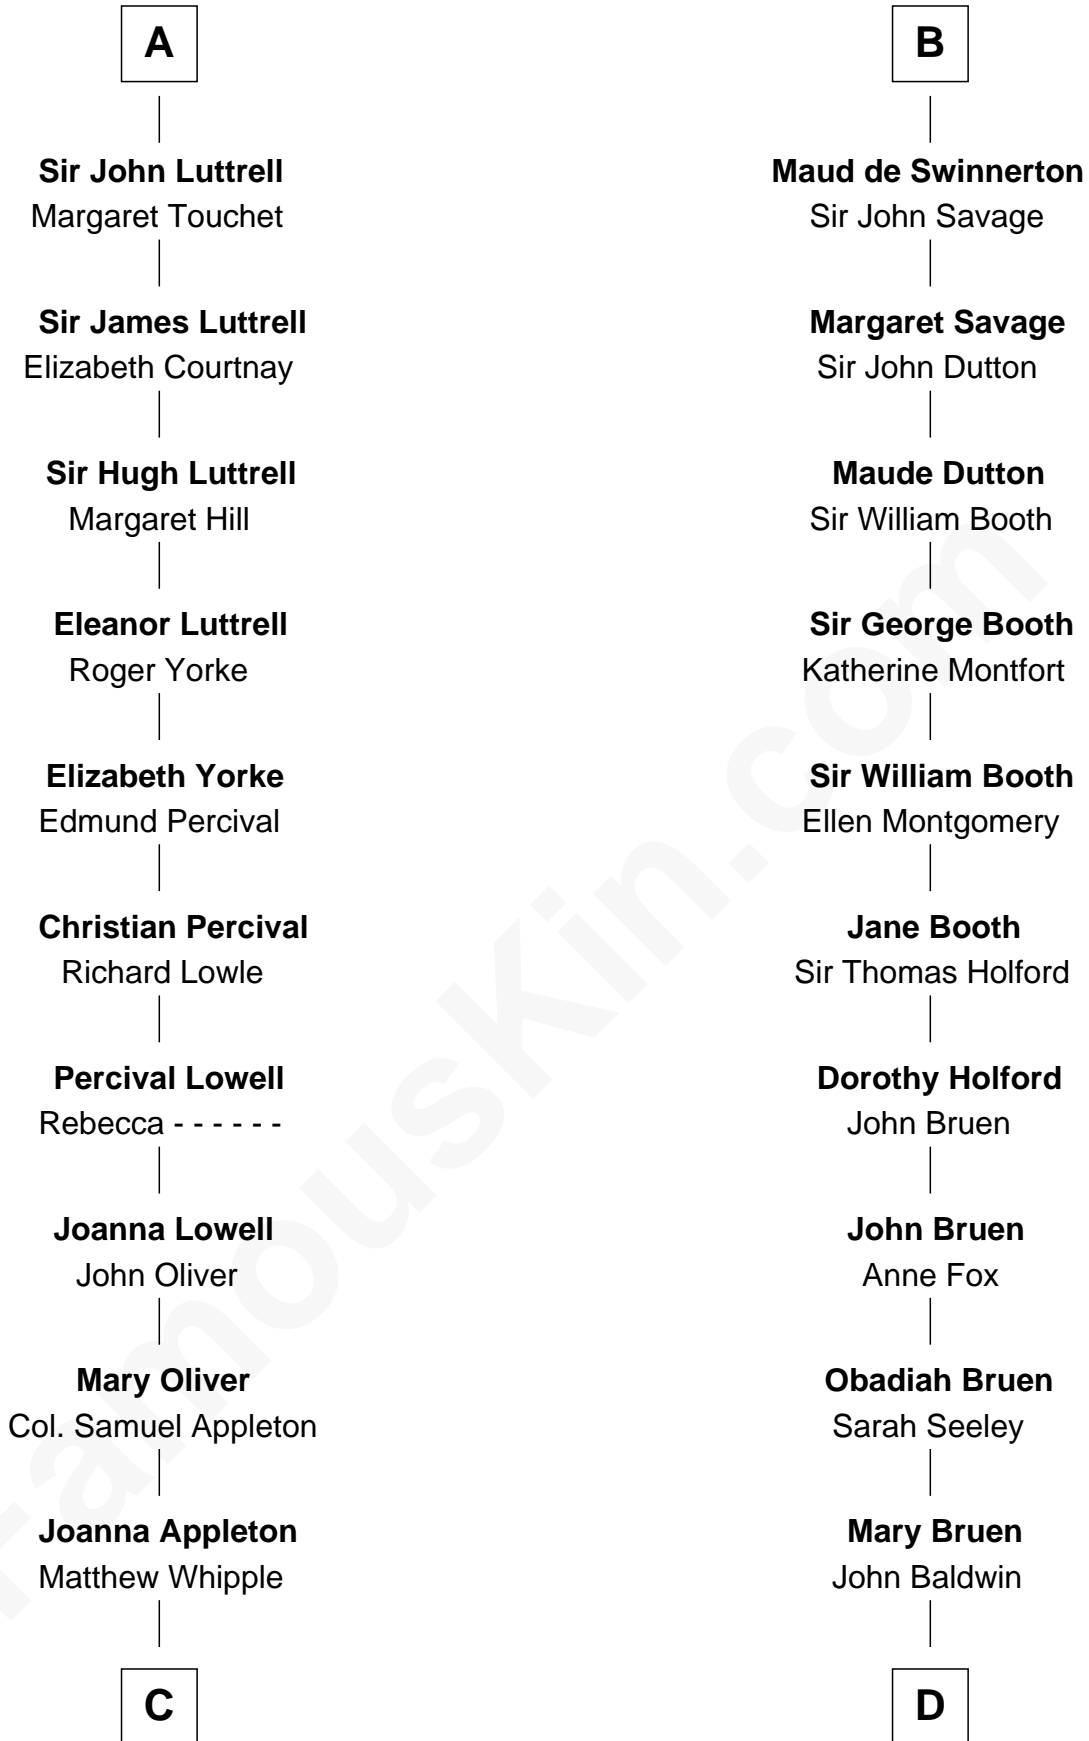

FamousKin.com

Relationship Chart of General William Whipple

Signer of the Declaration of Independence

18th cousin 2 times removed of

Abraham Baldwin

Signer of the U.S. Constitution

C

William Whipple

Mary Cutts

General William Whipple

Signer of Declaration of Independence

D

Abigail Baldwin

Samuel Baldwin

Timothy Baldwin

Bathsheba Stone