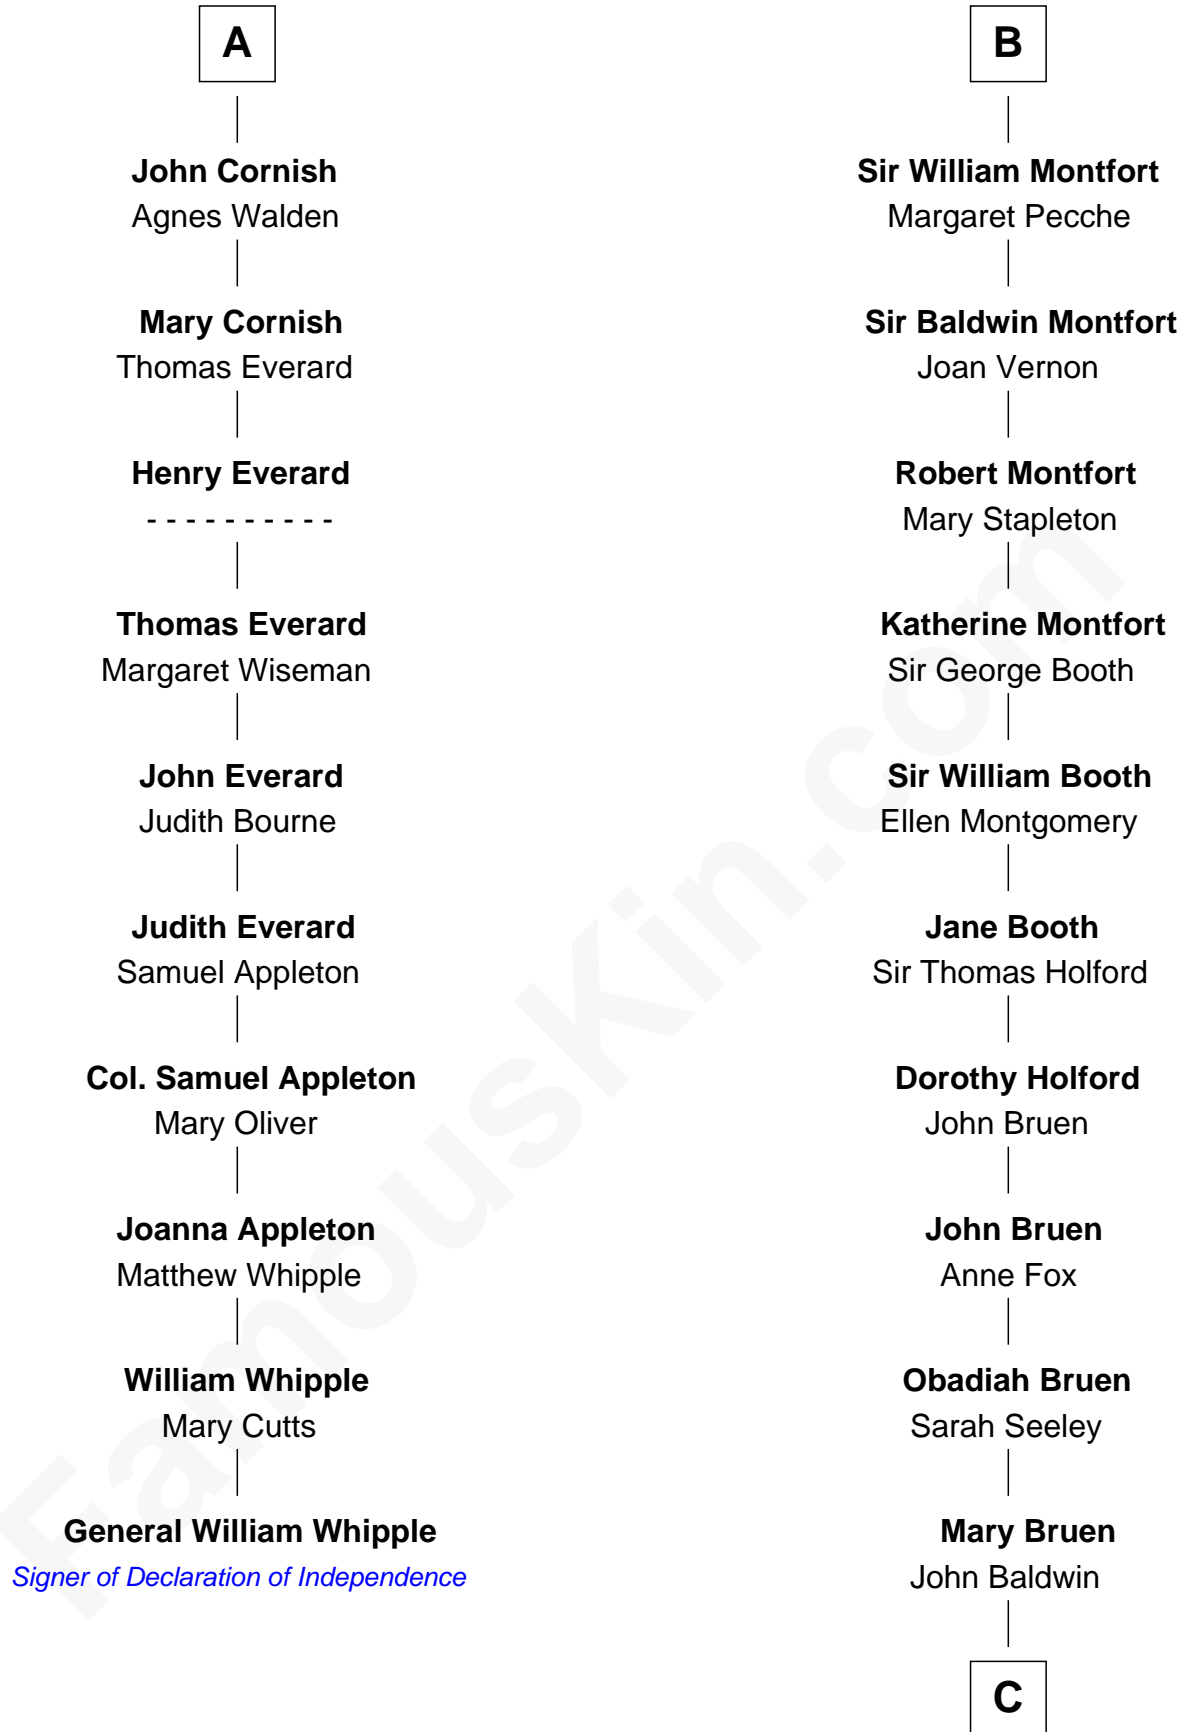

FamousKin.com

Relationship Chart of

General William Whipple

Signer of the Declaration of Independence

16th cousin 4 times removed of

Abraham Baldwin

Signer of the U.S. Constitution

C

Abigail Baldwin
Samuel Baldwin

Timothy Baldwin
Bathsheba Stone

Michael Baldwin
Lucy Dudley

Abraham Baldwin
Signer of the U.S. Constitution