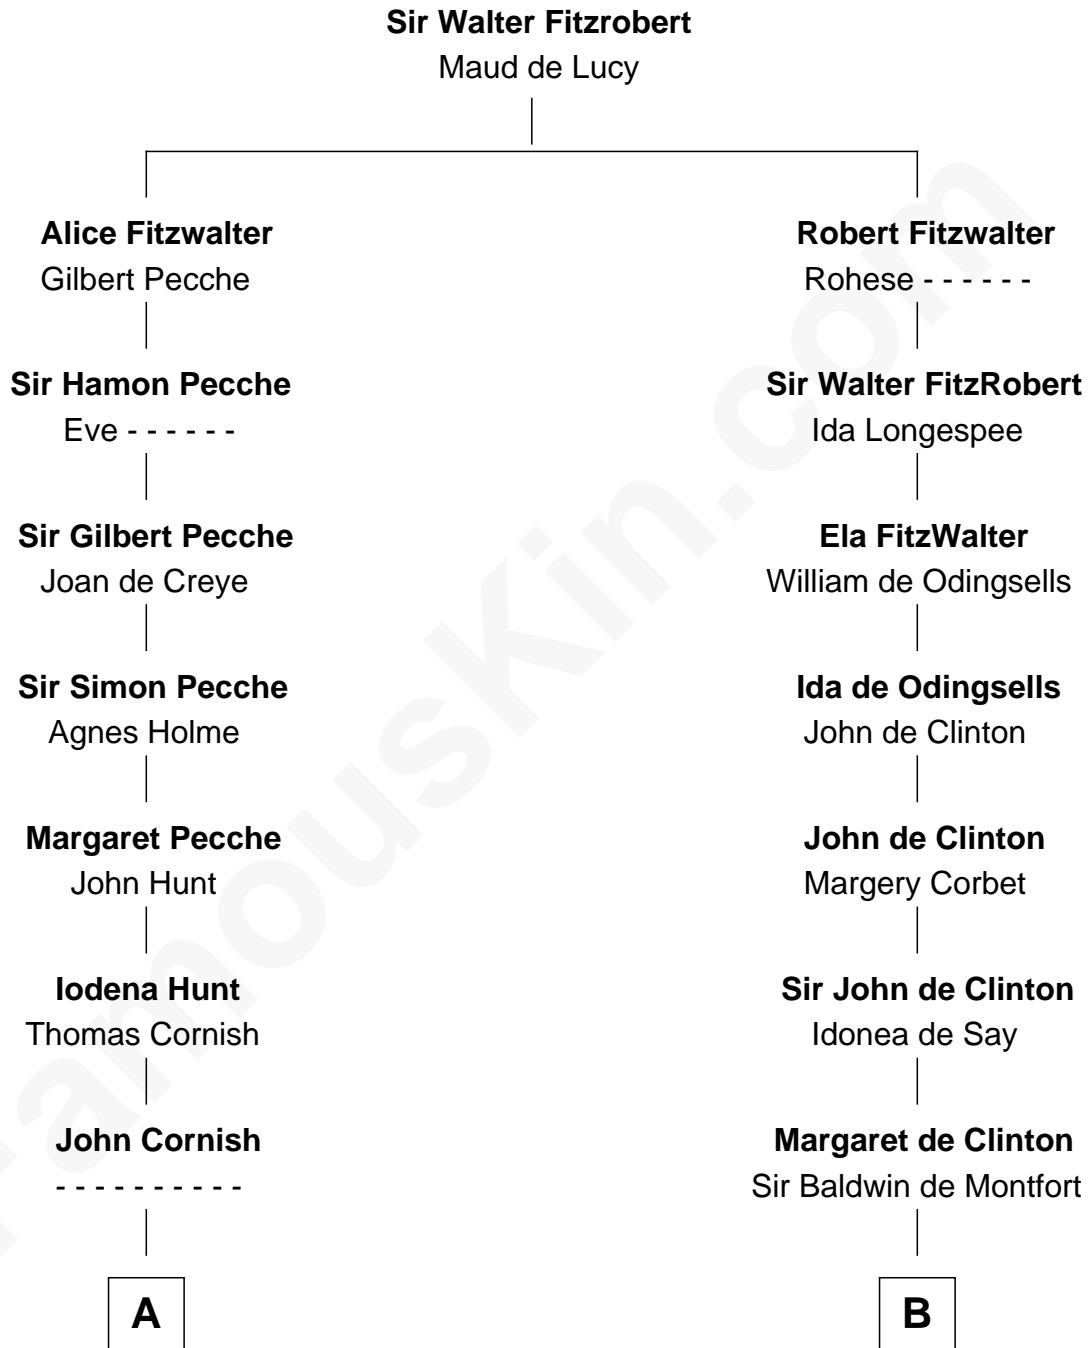

FamousKin.com

Relationship Chart of

General William Whipple

Signer of the Declaration of Independence

16th cousin 4 times removed of

Abraham Baldwin

Signer of the U.S. Constitution

C

Abigail Baldwin
Samuel Baldwin

Timothy Baldwin
Bathsheba Stone

Michael Baldwin
Lucy Dudley

Abraham Baldwin
Signer of the U.S. Constitution