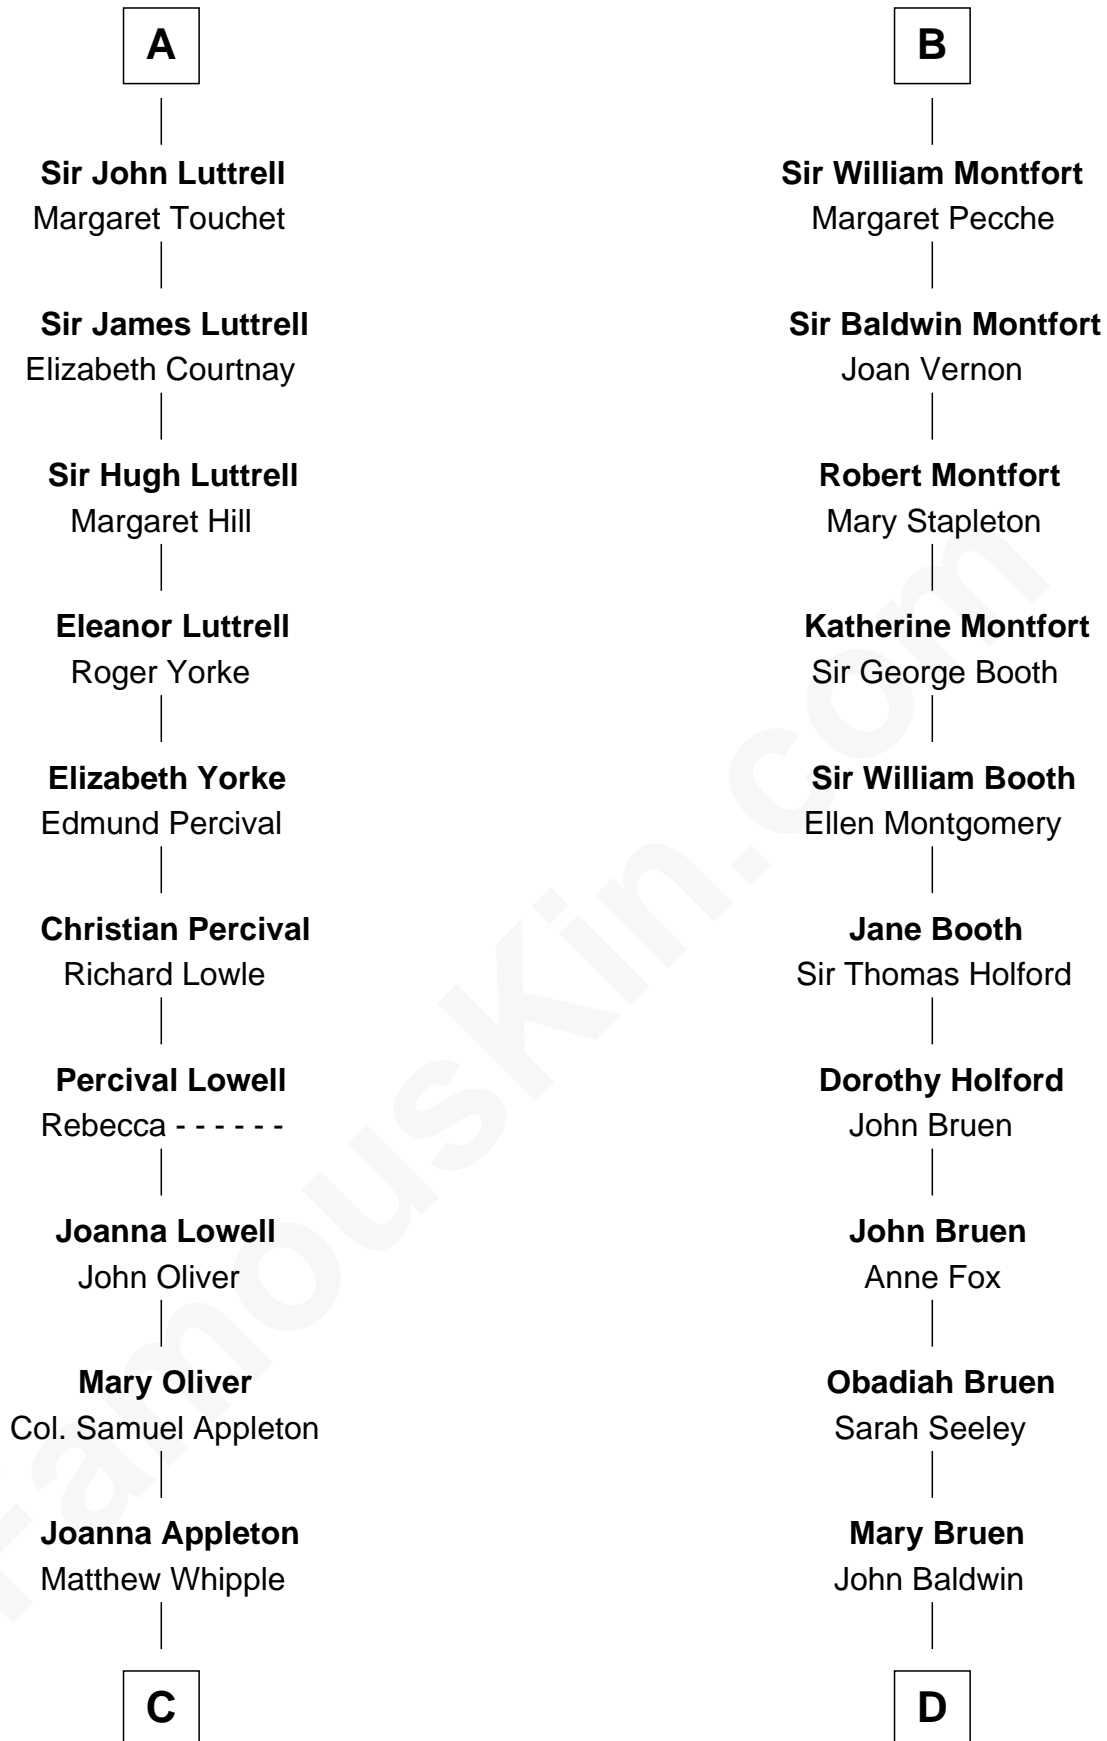

FamousKin.com

Relationship Chart of General William Whipple

Signer of the Declaration of Independence

18th cousin 2 times removed of

Abraham Baldwin

Signer of the U.S. Constitution

Sir William Marshal

Isabel de Clare

C

William Whipple

Mary Cutts

General William Whipple

Signer of Declaration of Independence

D

Abigail Baldwin

Samuel Baldwin

Timothy Baldwin

Bathsheba Stone

Michael Baldwin

Lucy Dudley

Abraham Baldwin

Signer of the U.S. Constitution

FamousKin.com