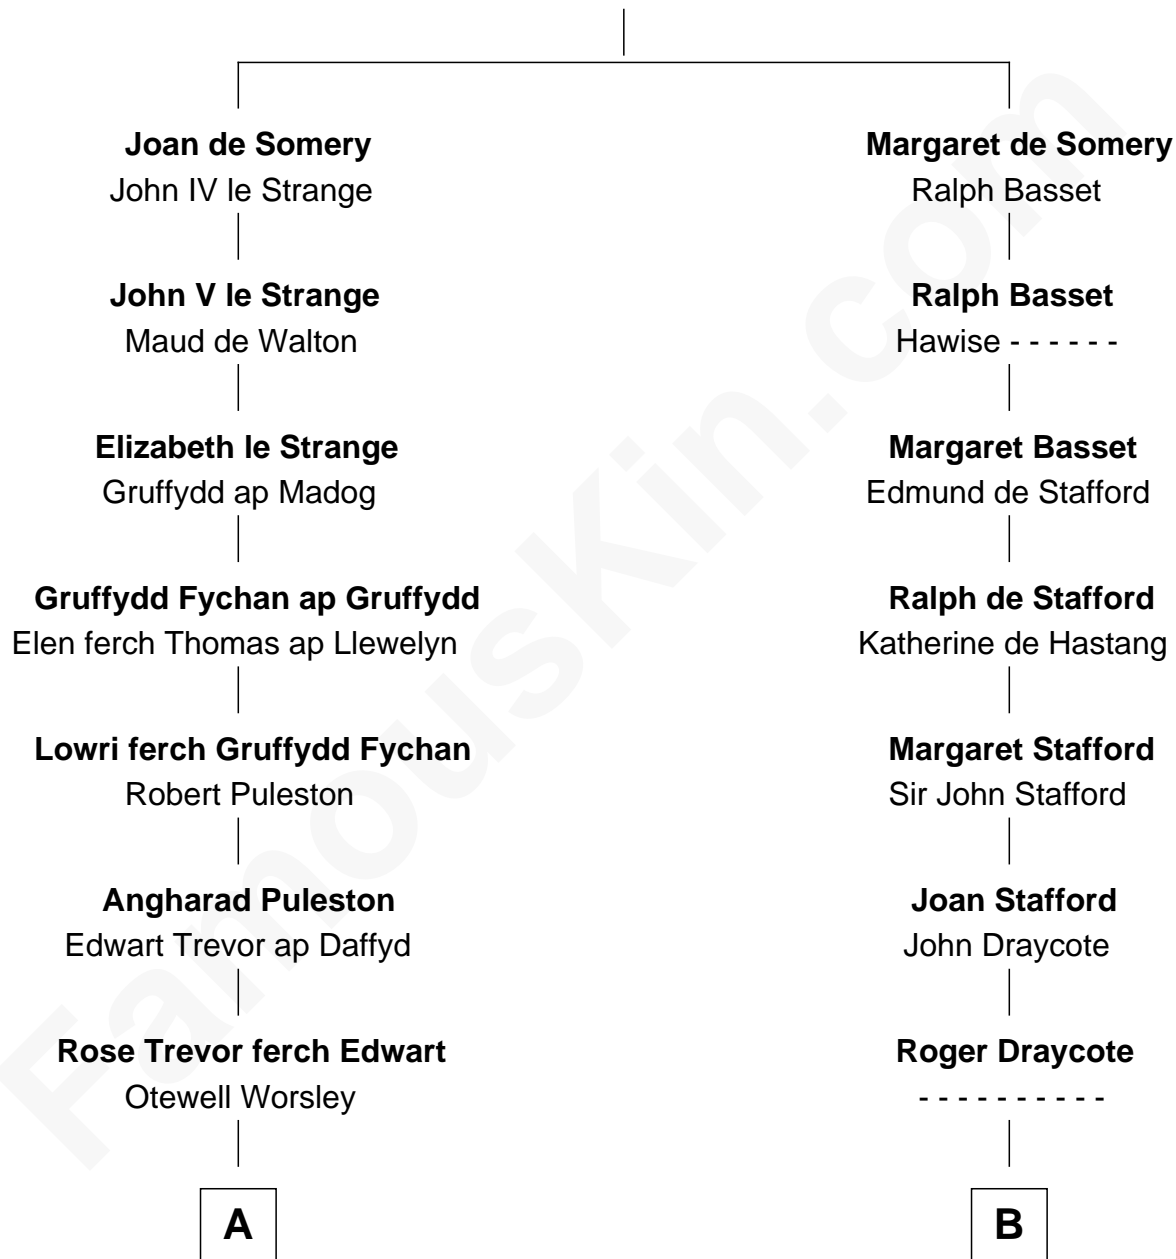

FamousKin.com

Relationship Chart of

General William Whipple

Signer of the Declaration of Independence

15th cousin 3 times removed of

Charles Carroll

Signer of the Declaration of Independence

Sir Roger de Somery

Nichole d'Aubenev

C

Elizabeth Brooke

Charles Carroll

Charles Carroll

Signer of Declaration of Independence

FamousKin.com