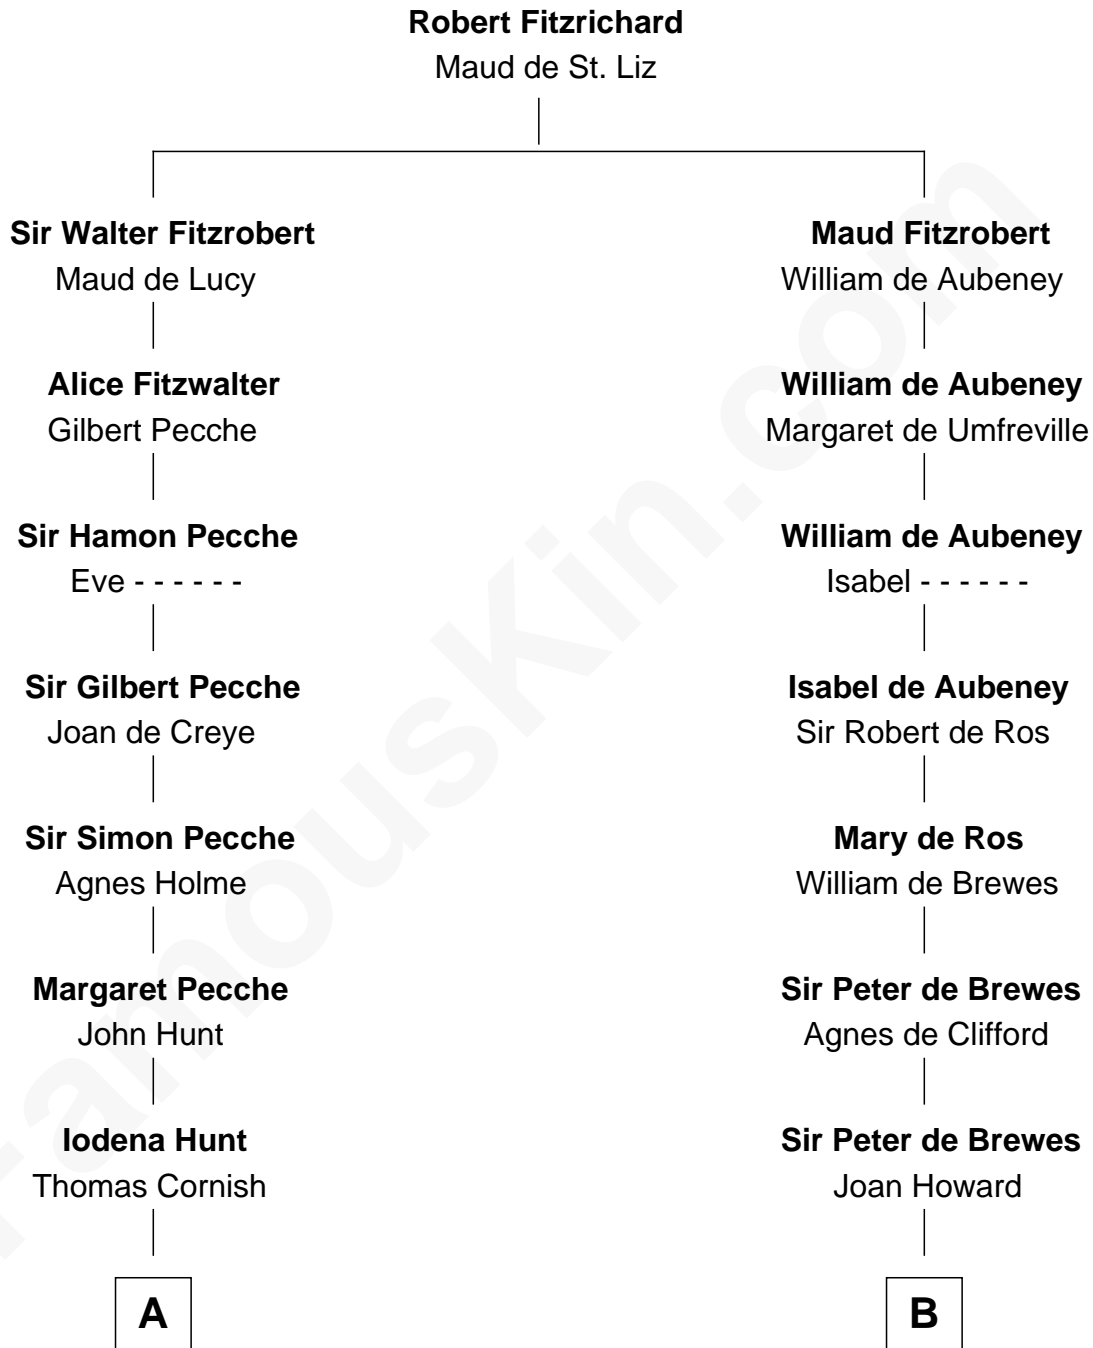

FamousKin.com

Relationship Chart of

General William Whipple

Signer of the Declaration of Independence

17th cousin 3 times removed of

Charles Carroll

Signer of the Declaration of Independence

C

Nicholas Sewall
Susanna Burgess

Jane Sewall
Clement Brooke

Elizabeth Brooke
Charles Carroll

Charles Carroll

Signer of Declaration of Independence