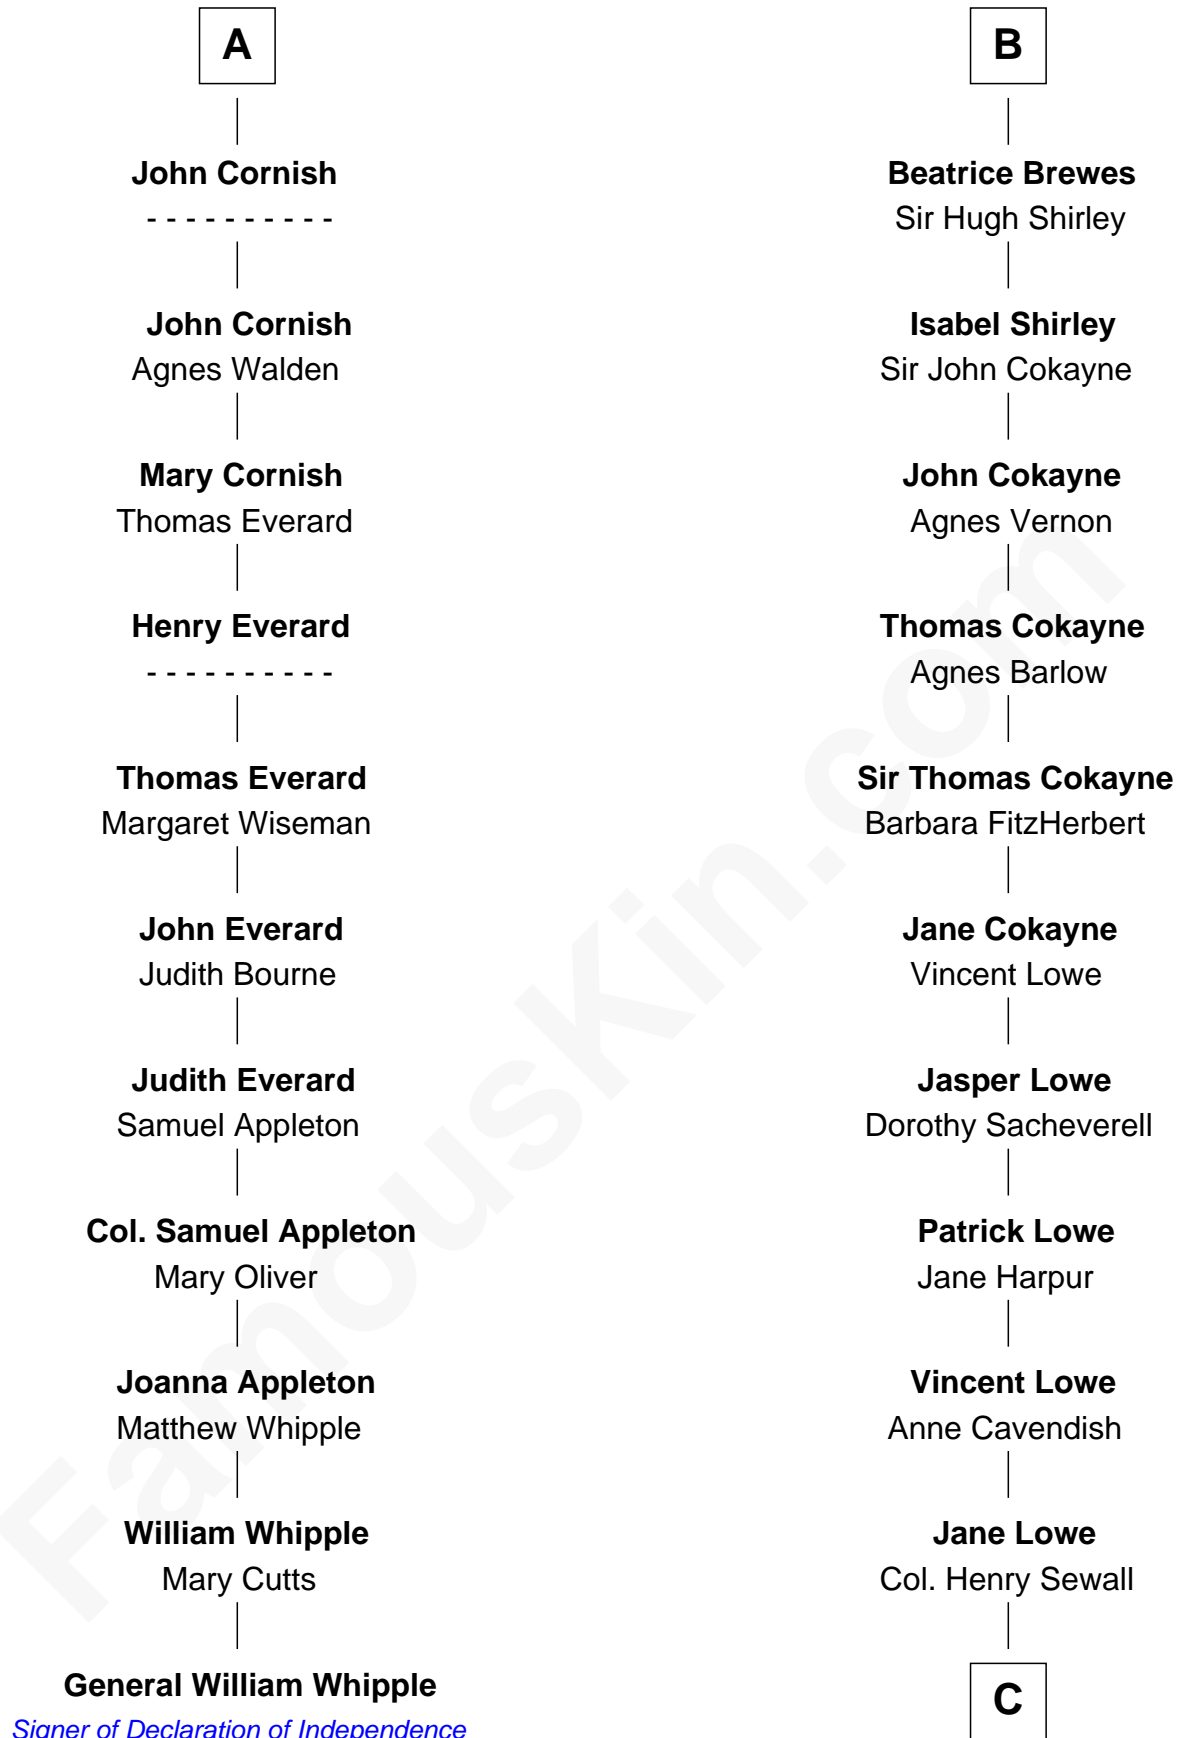

FamousKin.com

Relationship Chart of

General William Whipple

Signer of the Declaration of Independence

17th cousin 3 times removed of

Charles Carroll

Signer of the Declaration of Independence

C

Nicholas Sewall
Susanna Burgess

Jane Sewall
Clement Brooke

Elizabeth Brooke
Charles Carroll

Charles Carroll

Signer of Declaration of Independence